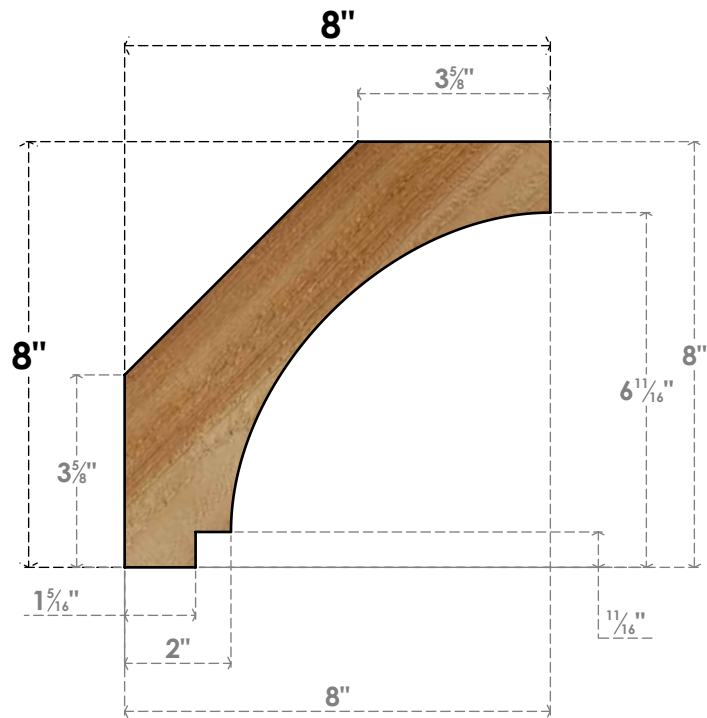

# BRC04X08X08IMP00RWR

4"W X 8"D X 8"H IMPERIAL ROUGH SAWN BRACE, WESTERN RED CEDAR

**SIDE**

**FRONT**

EKENA MILLWORK  
 2300 WEST MAIN ST.  
 CLARKSVILLE, TX 75426  
 TOLL FREE: 866-607-0453  
 WWW.EKENAMILLWORK.COM

**NOTES**

1. INSTALLATION TO BE COMPLETED IN ACCORDANCE WITH MANUFACTURER'S SPECIFICATIONS.
2. DRAWING MAY NOT BE TO SCALE
3. THIS DRAWING IS INTENDED FOR DESIGN AND PLANNING PURPOSES ONLY.
4. ALL INFORMATION CONTAINED HEREIN WAS CURRENT AT THE TIME OF DEVELOPMENT BUT MUST BE REVIEWED AND APPROVED BY THE PRODUCT MANUFACTURER TO BE CONSIDERED ACCURATE.
5. PRODUCTS ARE NOT KILN DRIED. THIS ITEM IS UNIQUE AND WILL CONTAIN THE NATURAL VARIATIONS THAT THE WOOD SPECIES OFFERS. THIS MAY RESULT IN VARIATIONS UP TO 1/4"