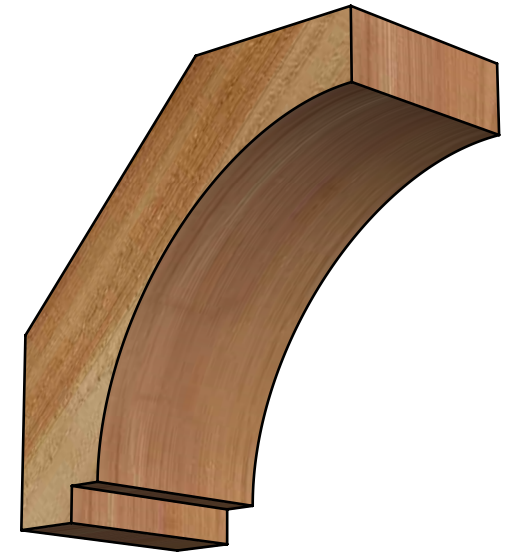

# BRC04X08X08IMP00RWR

4"W X 8"D X 8"H IMPERIAL ROUGH SAWN BRACE, WESTERN RED CEDAR

**SIDE**

**FRONT**

EKENA MILLWORK  
 2300 WEST MAIN ST.  
 CLARKSVILLE, TX 75426  
 TOLL FREE: 866-607-0453  
 WWW.EKENAMILLWORK.COM