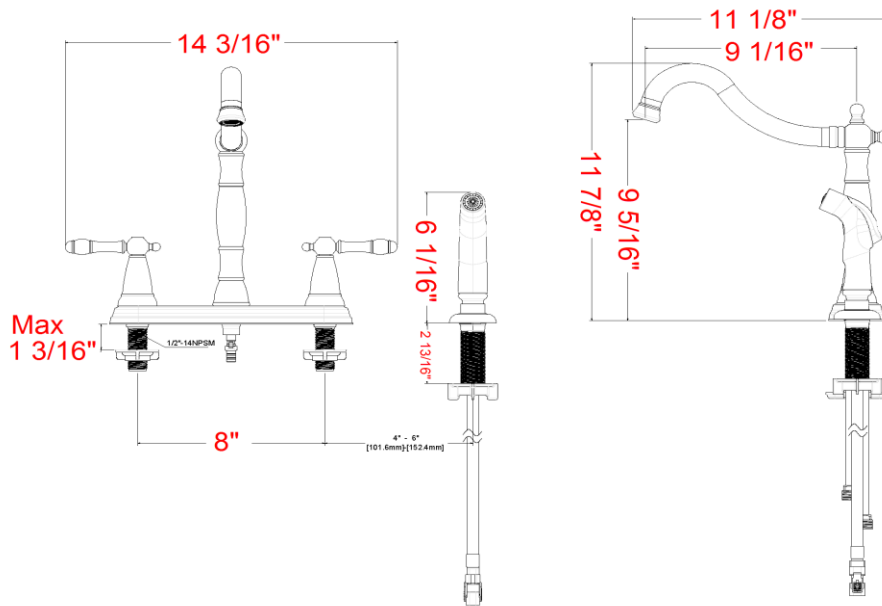

Dimensions

Warranty & Compliances

Warranty	Lifetime Limited Warranty, Lifetime Limited Finish Warranty
IAPMO/UPC	CUPC compliant
ASME	ASME A112.18.1/ CSA B125.1
NSF/ANSI	NSF/ANSI 61
Lead Free	Fed. Public Law 111-380 (1/2014)
ADA	Compliant

NSF / ANSI 61

Order Codes & Finishes/Colors

Oil Rubbed Bronze (US10B)	523233	
Satin Nickel (US15)	523241	

Type:

Job:

Order Code:

Approvals:

Design House reserves the right to make changes in materials, specifications & models at any time. Design House also reserves the right to discontinue product without notice or obligation.