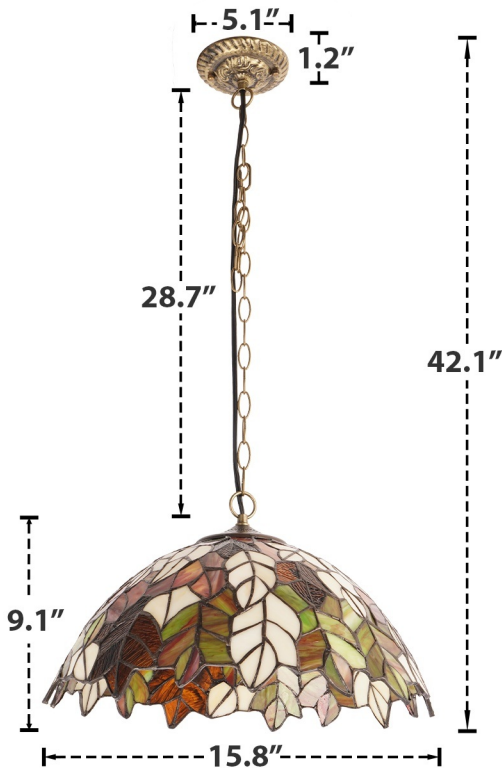

PRODUCT DIMENSION

LAMP BODY COLOR: ANTIQUE BRONZE

MATERIAL: IRON + GLASS

E26 BASE X1

MAX 40W PER BULB, 110V

(BULB NOT INCLUDED)

PRODUCT WEIGHT: 8.6 LB