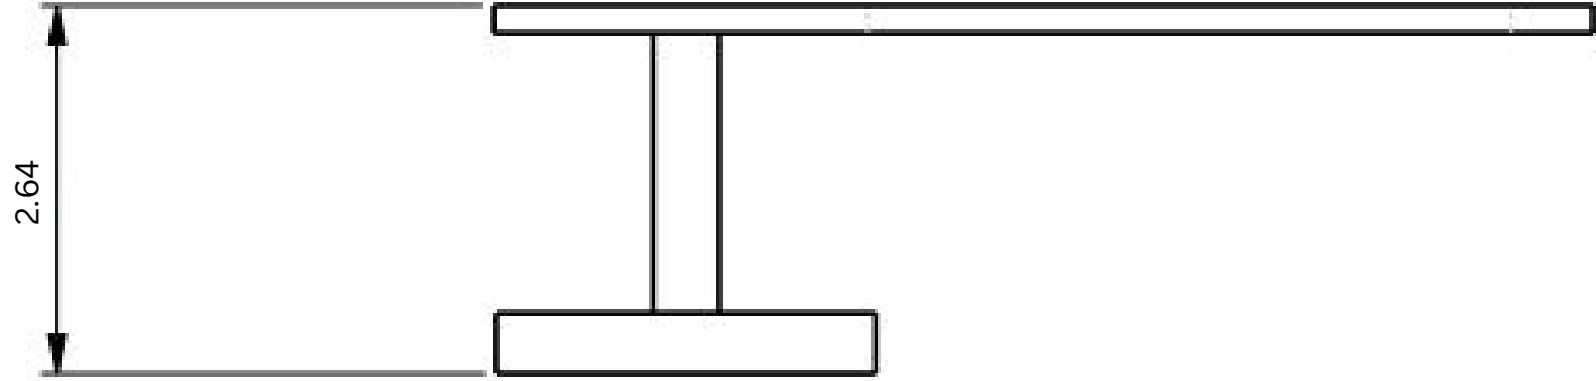

Dimensions

(Measurements in inches)

Toilet Paper Holder