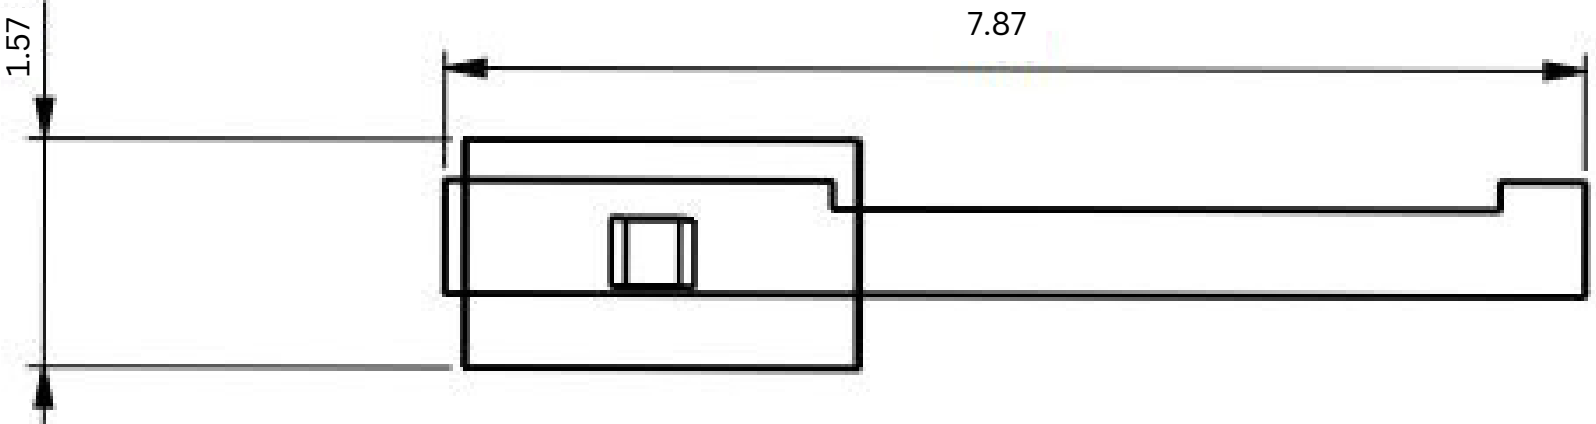

Dimensions

(Measurements in inches)

Toilet Paper Holder