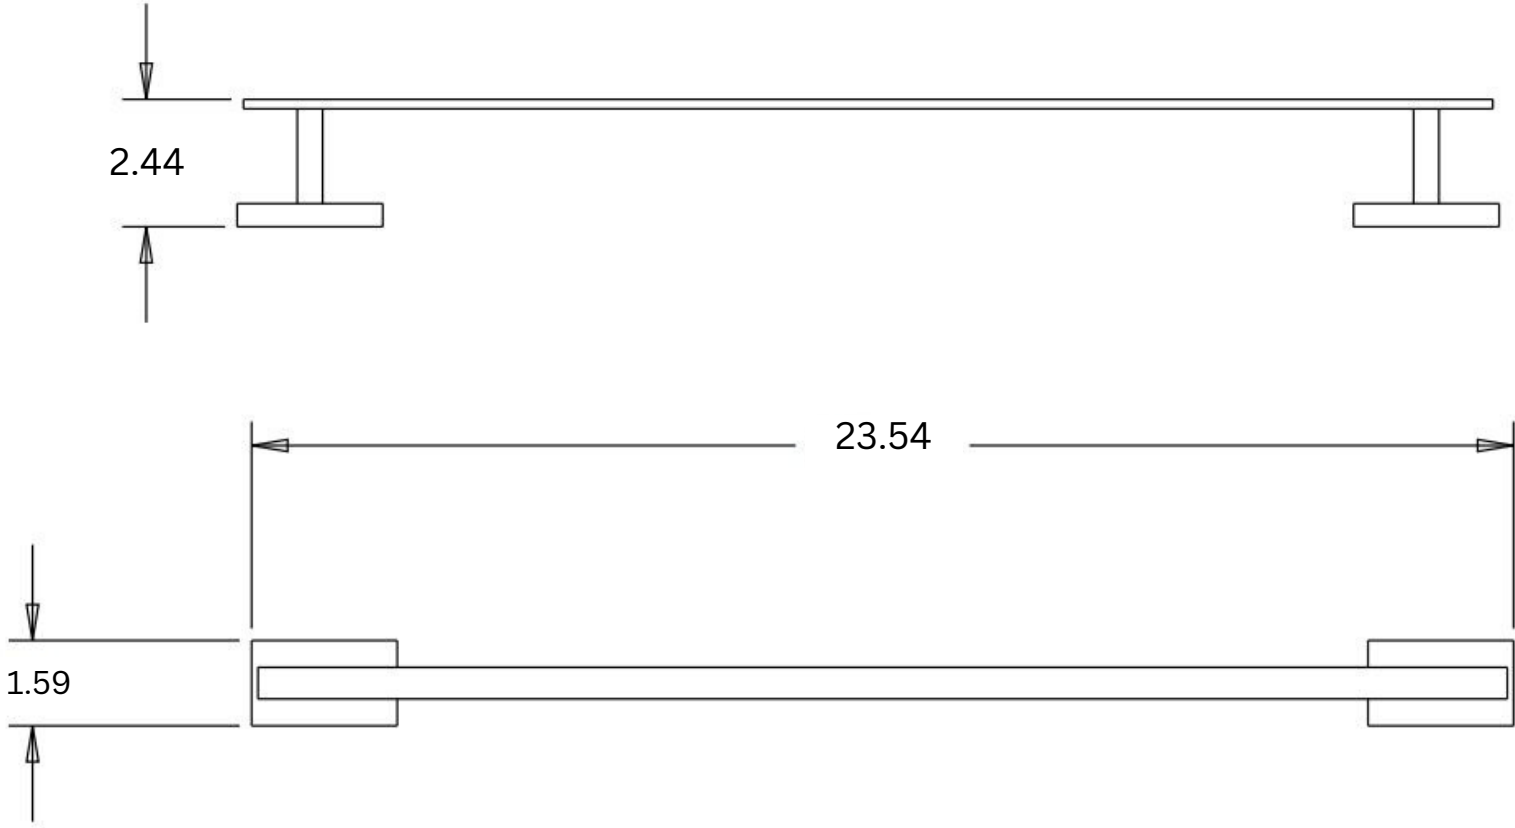

Dimensions

(Measurements in inches)

24" Towel Bar

Series	Model No.	Finish
Genoa	GE1003	Polished Chrome

Features

- ▶ Made of brass
- ▶ Includes installation hardware
- ▶ Matching accessories available by series
- ▶ Concealed bracket mounting system
- ▶ Rust, tarnish resistant
- ▶ No assembly required

Dimensions

(Measurements in inches)

Toilet Paper Holder

Series	Model No.	Finish
Genoa	GE1004	Polished Chrome

Features

- ▶ Made of brass
- ▶ Includes installation hardware
- ▶ Matching accessories available by series
- ▶ Concealed disc mounting system
- ▶ Rust, tarnish resistant
- ▶ No assembly required

Dimensions

(Measurements in inches)

Robe Hook