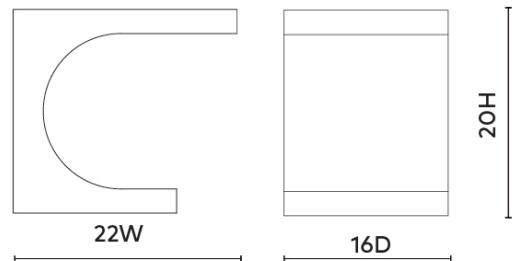

DALI LARGE SIDE TABLE, ANTIQUE BRASS

DAL-105-803

- 22w x 16d x 20h
- Antique Brass Cladding and Interior

ANTIQU
BRASS