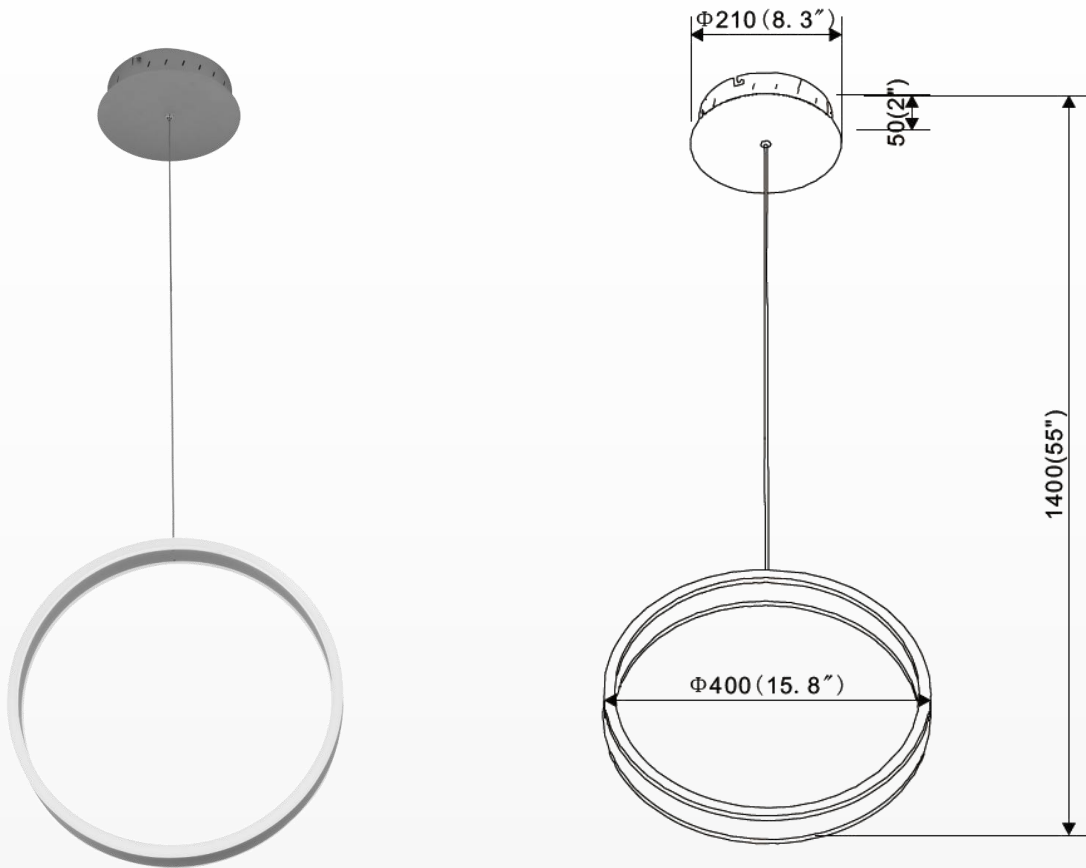

LIGHTING

LED Pendant Lights

SPECIFICATION

- Dimension: 15.8"×55"
- Wattage: 34W
- Voltage: 120V
- Temp: 3000K
- Lumens: 1028LM
- Dimmable: ELV , DIMMING 5%-100%
- CRI: > 80
- Material : Iron+Aluminum+Acrylic
- Lifespan : 50000hs
- Warranty: 3 years
- Operation temperature : -20°C-40°C