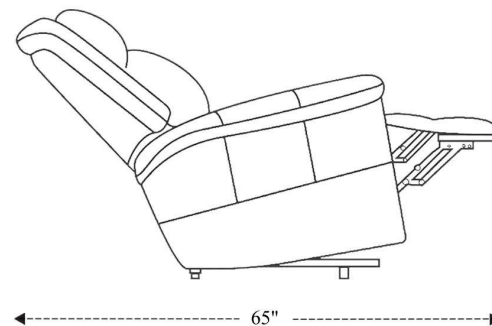

# Power Reclining Sofa

Overall Dimensions	87" x 39" x 41.5"
Overall Width	87"
Overall Depth	39"
Overall Height	41.5"
Overall Weight	271.2 lbs.
Fully Reclined	65"
Distance from Wall	4"
Back of Seat to end of Chaise	40"
Leg Height <small>(Distance from Foot Rest to Floor in Full Recline)</small>	21"
Head Height <small>(Distance from Headrest to Floor in Full Recline)</small>	33"

Seat Width	23"
Seat Depth	21.5"
Seat Height	21"
Arm Width	8.5"
Arm Depth	18.5"
Arm Height	26"
Back Width	25"
Back Height	22"
Headrest Extended from Back	7"