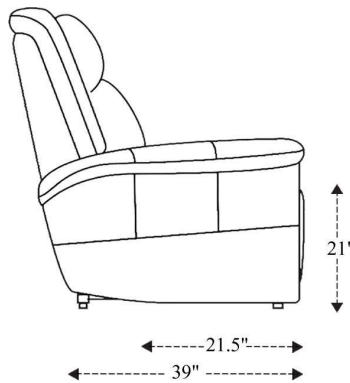

# Power Reclining Sofa

Overall Dimensions	87" x 39" x 41.5"
Overall Width	87"
Overall Depth	39"
Overall Height	41.5"
Overall Weight	271.2 lbs.
Fully Reclined	65"
Distance from Wall	4"
Back of Seat to end of Chaise	40"
Leg Height <small>(Distance from Foot Rest to Floor in Full Recline)</small>	21"
Head Height <small>(Distance from Headrest to Floor in Full Recline)</small>	33"

Seat Width	23"
Seat Depth	21.5"
Seat Height	21"
Arm Width	8.5"
Arm Depth	18.5"
Arm Height	26"
Back Width	25"
Back Height	22"
Headrest Extended from Back	7"