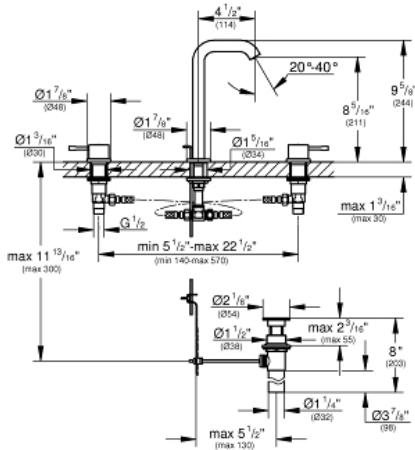

ESSENCE
8" Widespread Two-Handle
Bathroom Faucet L-Size
MODEL # 20431GNA

Pure Freude
an Wasser

GROHE

Product Description:

ESSENCE

8" Widespread Two-Handle Bathroom Faucet L-Size

Standard Specification:

- 1/2" (13mm) ceramic cartridge (90° turn)
- GROHE StarLight finish
- GROHE EcoJoy Mousseur 1.2 gpm
- GROHE QuickFix rapid installation system
- 1 1/4" pop-up waste set
- Pressure resistant flexible connection hoses (between spout and side valves)
- 1/2" x 7/16" (13mm x 10.5mm) union nut