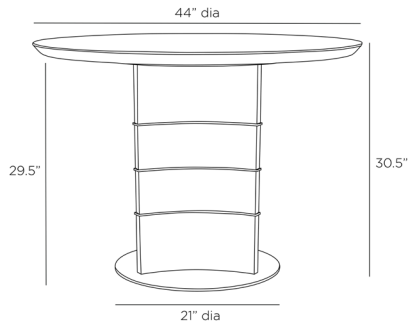

ARTERIOS

VETRALLA DINING TABLE

FDS02
H: 30.5 IN, Dia: 44.00 IN
Oyster
Contract Suitable As Is

Transform any dining room or entry with the effortlessly stylish Vetralla table. The piece is crafted in oyster oak veneer with a geometric pedestal base that features antique brass inlays that wrap the pedestal horizontally. The tabletop is carved in a scalloped silhouette. A round, antique brass disc completes the inspired table. Finish will vary.

APPEARANCE

Material	Brass, Oak Veneer
Finish	Antique Brass
Finish Will Vary	true
Top Coat/Sealant	true

DIMENSIONS

Foot Print	Dia: 21.00 IN
Table Top	H: 1 IN, Dia: 44.00 IN
Bevel	Yes
Bevel Size	1"
Clearance	29.5"
Diagonal Dimension	53.5 IN

SHIPPING

Shipping Requirements	TruckShip
Product Weight	165 LBS
Gross Weight 1	175 LBS
Shipping Box 1	H: 23.62 IN, L: 47.24 IN, W: 34.06 IN
Shipping Box 2	H: 23.62 IN, L: 47.24 IN, W: 34.06 IN

ADDITIONAL INFO