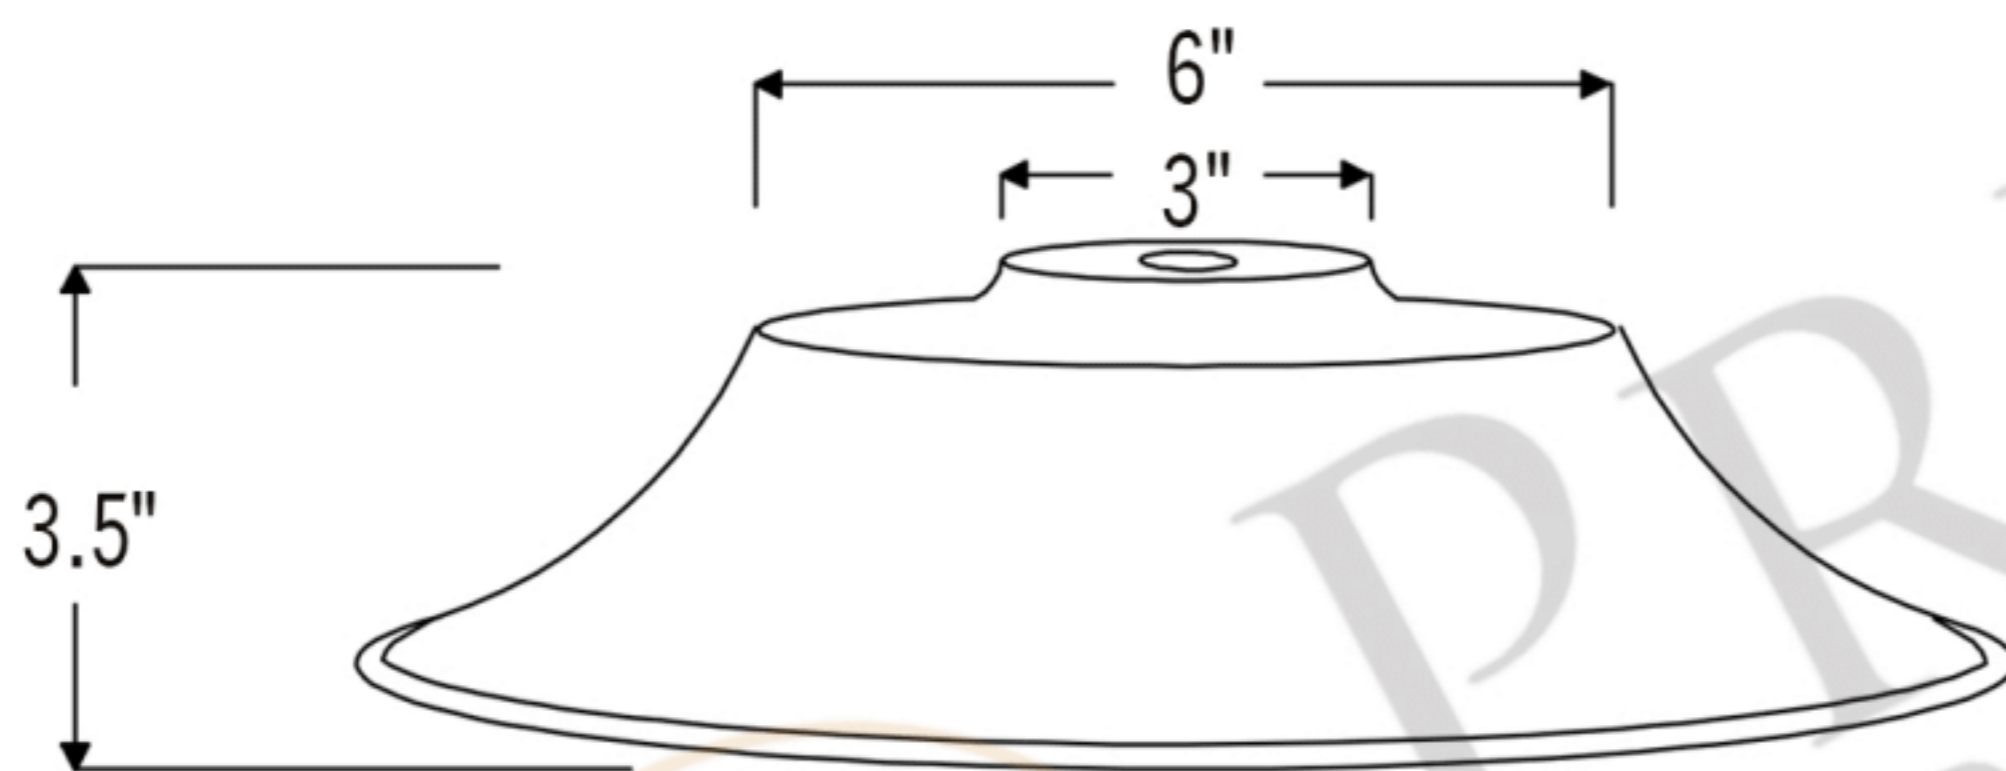

PREMIER
COPPER PRODUCTS

MODEL NUMBER: SH-L400DB

- * Description: Hand Hammered Copper 13" Large Pendant Light Shade
- * Copper Shade Only
- * Canopy Kit NOT Included
- * Pendant Type: Down Lighting
- * Outer Dimension: 13" x 3.5"
- * Socket Hole Dimension: 1.25"
- * Finish: Oil Rubbed Bronze
- * Rim: Copper Wrapped Wire
- * Material Gauge: 18