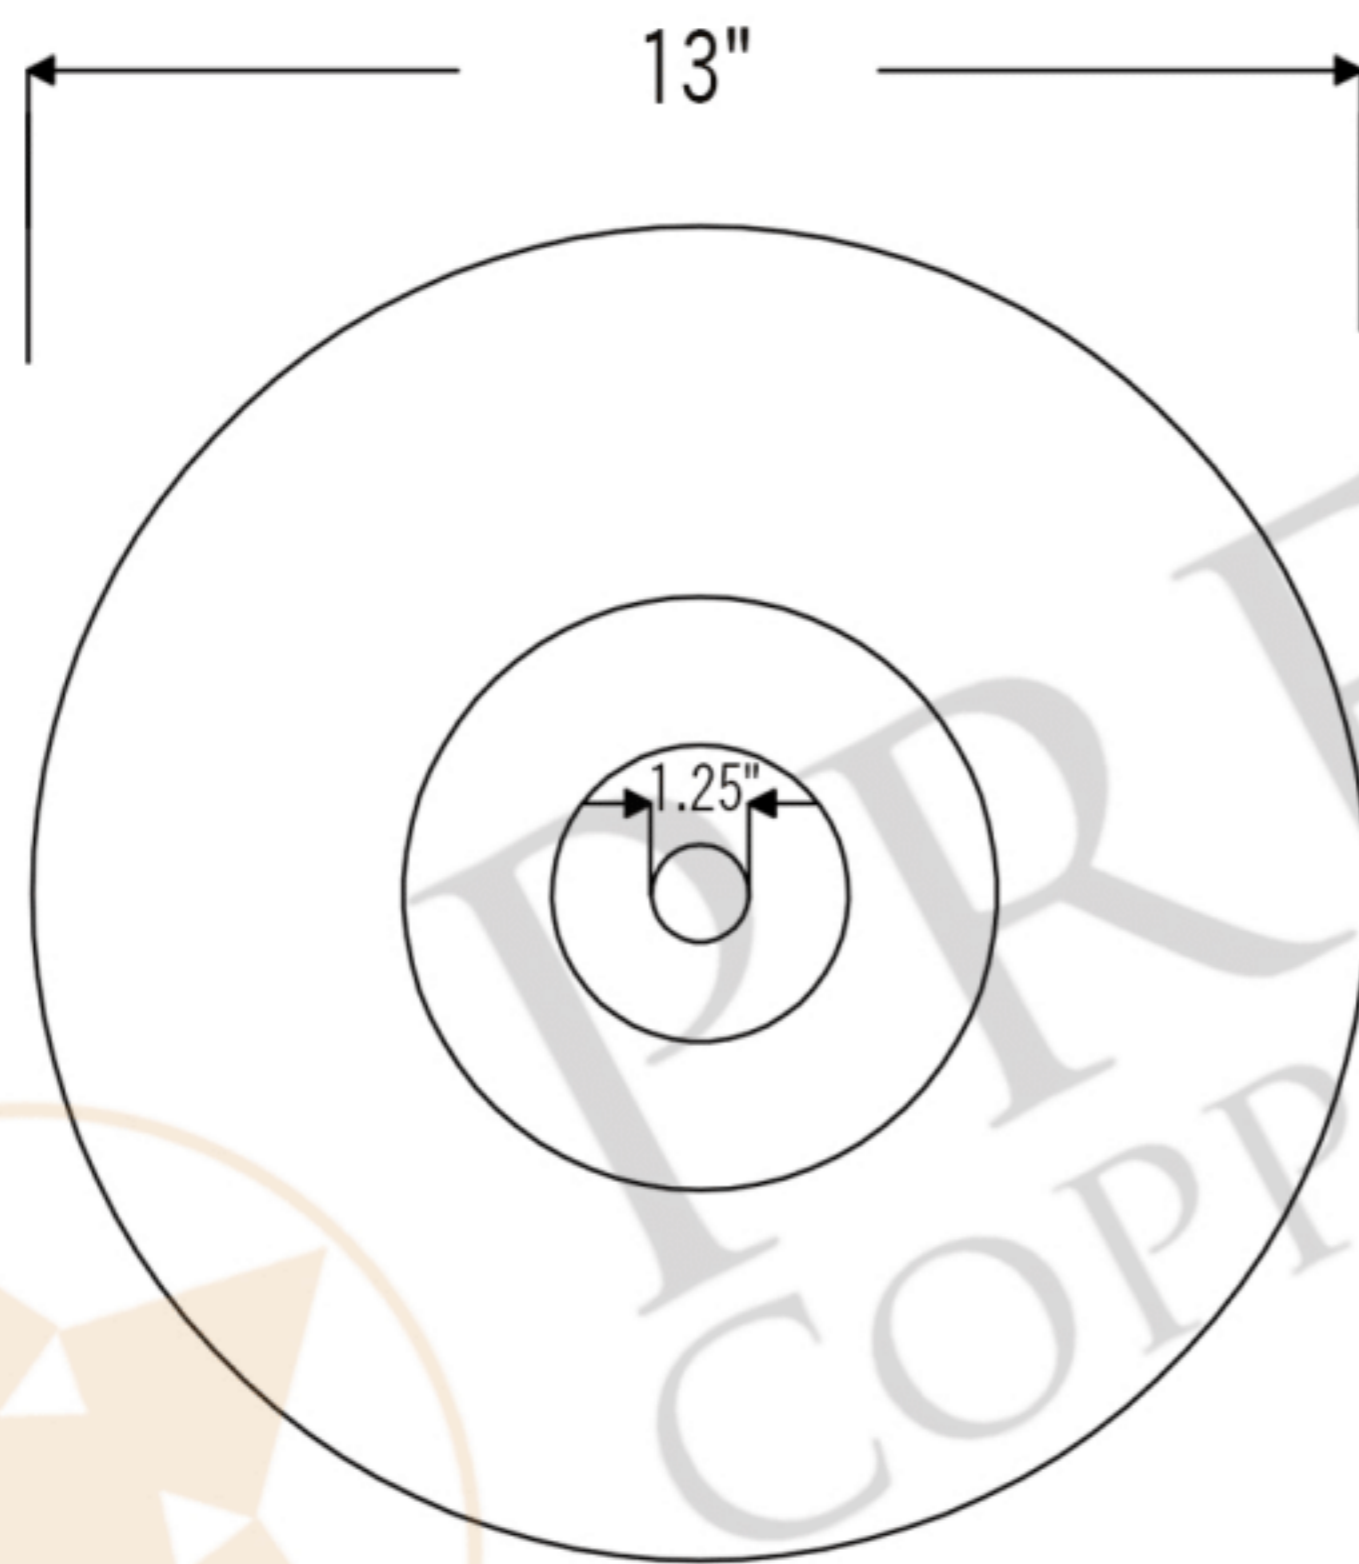

PREMIER
COPPER PRODUCTS

MODEL NUMBER: SH-L400DB

- * Description: Hand Hammered Copper 13" Large Pendant Light Shade
- * Copper Shade Only
- * Canopy Kit NOT Included
- * Pendant Type: Down Lighting
- * Outer Dimension: 13" x 3.5"
- * Socket Hole Dimension: 1.25"
- * Finish: Oil Rubbed Bronze
- * Rim: Copper Wrapped Wire
- * Material Gauge: 18