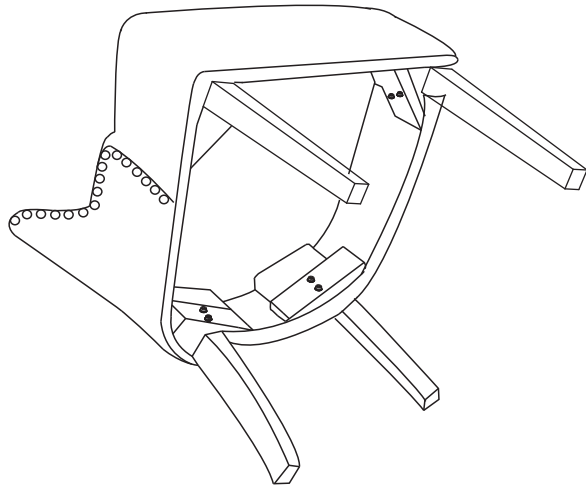

ASSEMBLY INSTRUCTION

Legs come packed underneath the seat

Put the screws in the holes, tight the screws, but not too tight, 90% is ok.

Put the screws in the holes, tight the screws, but not too tight, 90% is ok.

HARDWARE LIST	CODE	PARTS	QTY.
	A	M8x55MM  	4
	D	M8x60MM  	4
	C	ALLEN KEY 	1
	B	BACK LEG	2
	F	FRONT LEG	2

3

Tight all the screws to 100%

4

Stick the black part on the seat