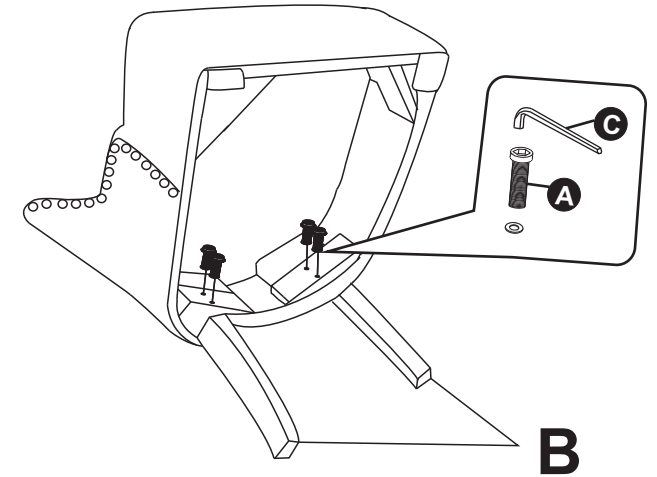

ASSEMBLY INSTRUCTION

Legs come packed underneath the seat

Put the screws in the holes, tight the screws, but not too tight, 90% is ok.

Put the screws in the holes, tight the screws, but not too tight, 90% is ok.

HARDWARE LIST	CODE	PARTS	QTY.
	A	M8x55MM  	4
	D	M8x60MM  	4
	C	ALLEN KEY 	1
	B	BACK LEG	2
	F	FRONT LEG	2

3

Tight all the screws to 100%

4

Stick the black part on the seat