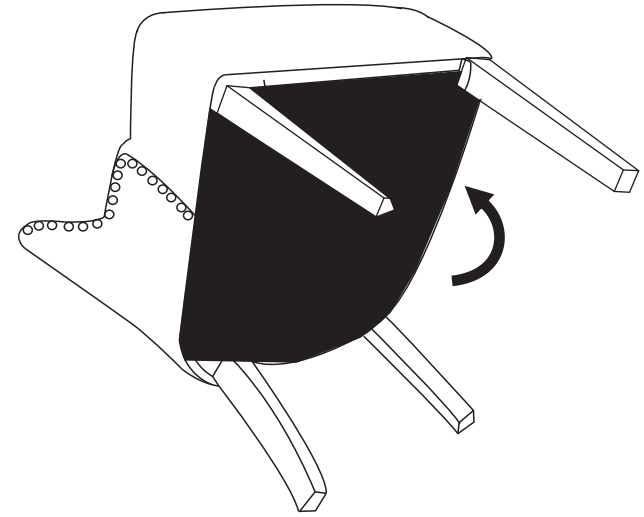

ASSEMBLY INSTRUCTION

Legs come packed underneath the seat

Put the screws in the holes, tight the screws, but not too tight, 90% is ok.

Put the screws in the holes, tight the screws, but not too tight, 90% is ok.

HARDWARE LIST	CODE	PARTS	QTY.
	A	M8x55MM  	4
	D	M8x60MM  	4
	C	ALLEN KEY 	1
	B	BACK LEG	2
	F	FRONT LEG	2

3

Tight all the screws to 100%

4

Stick the black part on the seat