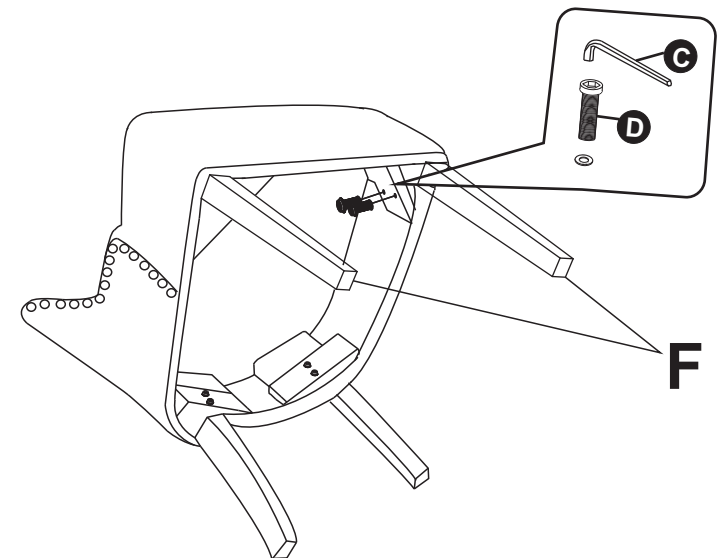

ASSEMBLY INSTRUCTION

Legs come packed underneath the seat

Put the screws in the holes, tight the screws, but not too tight, 90% is ok.

Put the screws in the holes, tight the screws, but not too tight, 90% is ok.

HARDWARE LIST	CODE	PARTS	QTY.
	A	M8x55MM  	4
	D	M8x60MM  	4
	C	ALLEN KEY 	1
	B	BACK LEG	2
	F	FRONT LEG	2

3

Tight all the screws to 100%

4

Stick the black part on the seat