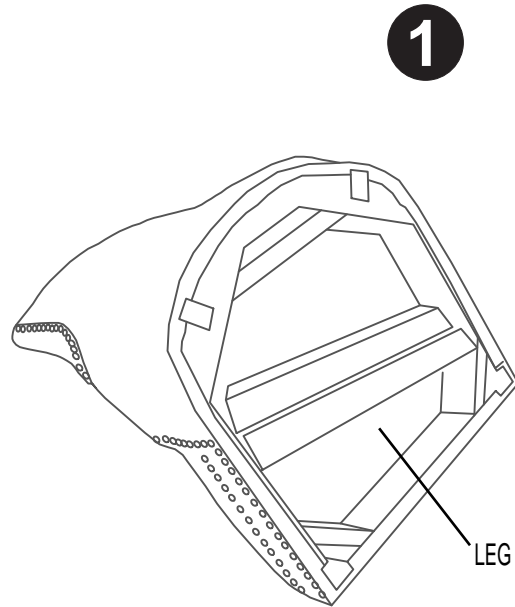

ASSEMBLY INSTRUCTION

Legs come packed underneath the seat

Put the screws in the holes, tight the screws, but not too tight, 90% is ok.

Put the screws in the holes, tight the screws, but not too tight, 90% is ok.

HARDWARE LIST	CODE	PARTS	QTY.
	A	M8x55MM  	4
	D	M8x60MM  	4
	C	ALLEN KEY 	1
	B	BACK LEG	2
	F	FRONT LEG	2

3

Tight all the screws to 100%

4

Stick the black part on the seat