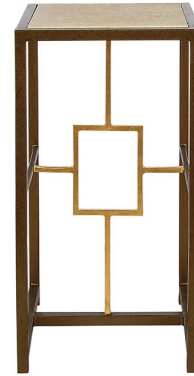

Fifth Square Pedestal Table

ELLAHOME

SKU#

PT06

Overall

30"h x 16"w x 16"d

Description

A captivating look blends modern with transitional and throws in a hint of retro, producing a pedestal table that accents a living room or family space. This pedestal table features a steel frame with an ornate rectangular accent and a stone top that adds a bit of drama.

Materials

Steel/ Stone

Finish Options

-  AB Antique Black
-  BB Bronzed Brass
-  DO Deep Ocean
-  DG Distressed Gray
-  FB Flat Black
-  GL Gold Leaf (+15%)
-  MB Metallic Bronze
-  MG Metallic Graphite
-  OW Oyster White
-  SL Silver Leaf (+15%)

Top Options

-  CM Carrera Marble
-  LT Lite Travertine

Weight

45 lb

Floor Protection

Rubber Plug