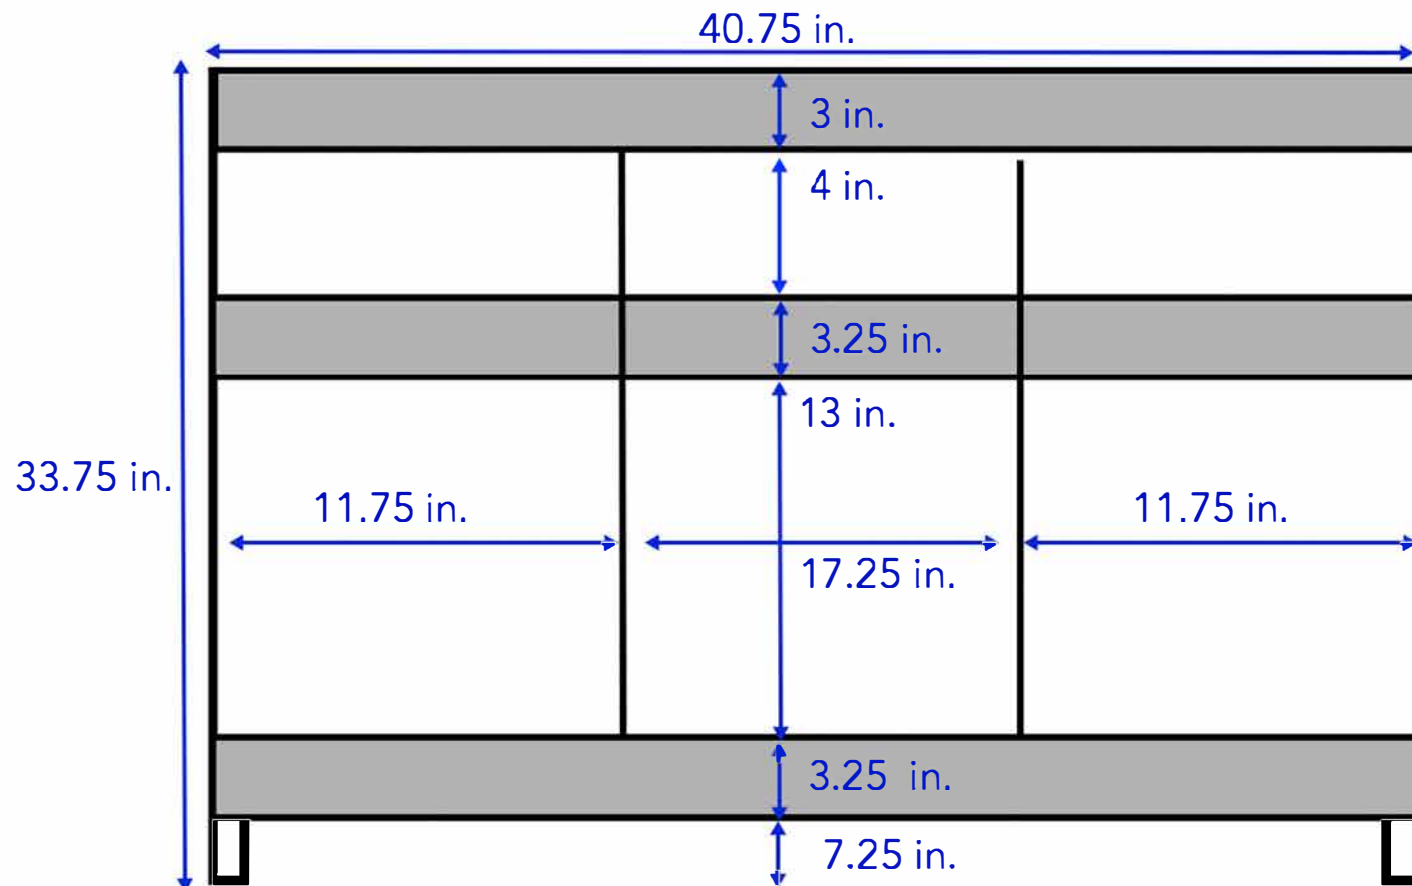

# 42-inch Vanity (Back)

All measurements are approximate and rounded to the nearest quarter inch.  
Please allow for a slight margin of error.