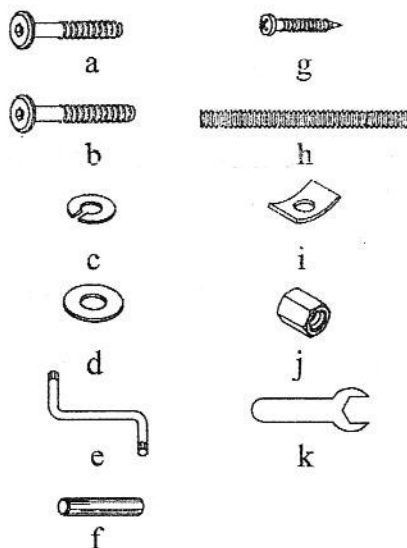

# HEADBOARD FOOTBOARD RAILS

## Assembly Instruction

### A. Components :

1. Headboard Panel	1 x
2. Footboard Panel	1 x
3. HB Right Leg	1 x
4. HB Left Leg	1 x
5. Stretcher	1 x
6. Bed Rail	2 x
7. Slat	4 x
8. Slat Support	4 x

### B. Hardware :

a. Allen Bolt Short	2 x
b. Allen Bolt Long	8 x
c. Lock Washer	8 x
d. Flat Washer	8 x
e. Allen Key	1 x
f. Dowel	4 x
g. Screw	8 x
h. Stud Bolt	8 x
i. Square Washer	8 x
j. Hex Nut	8 x
k. Wrench	1 x