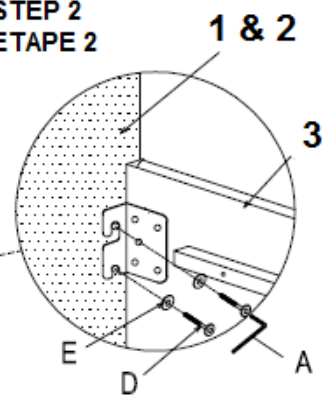

**STEP 2
ETAPE 2**