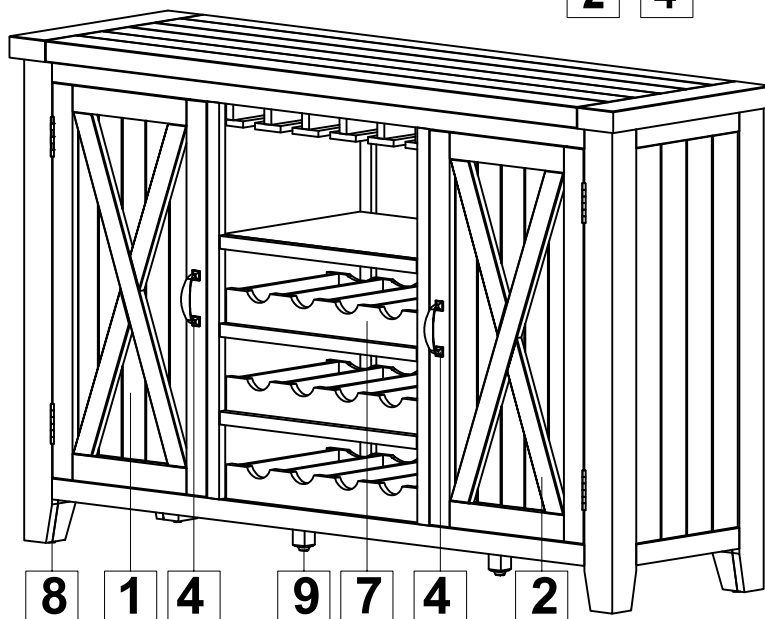

ASSEMBLY INSTRUCTIONS & PARTS IDENTIFICATION

OUTER BANKS SERVER WITH BOTTLE AND GLASS STORAGE

Thank you for purchasing this quality product. Be sure to check all packing material carefully for small parts that may have come loose inside the carton during shipment.

Parts key							
No	Code	Qty	Description	No	Code	Qty	Description
1	A	1 pc	Left Side Facing Door	6	F	2 pcs	Shelf
2	B	1 pc	Right Side Facing Door	7	G	3 pcs	Bottle Rack
3	C	4 pcs	Door Hinge	8	H	4 pcs	Floor Glide
4	D	2 sets	Door Pull w/Screws	9	I	2 pcs	Floor leveler
5	E	2 sets	Door Catch	10	J	1 set	Anti-Tip Kit