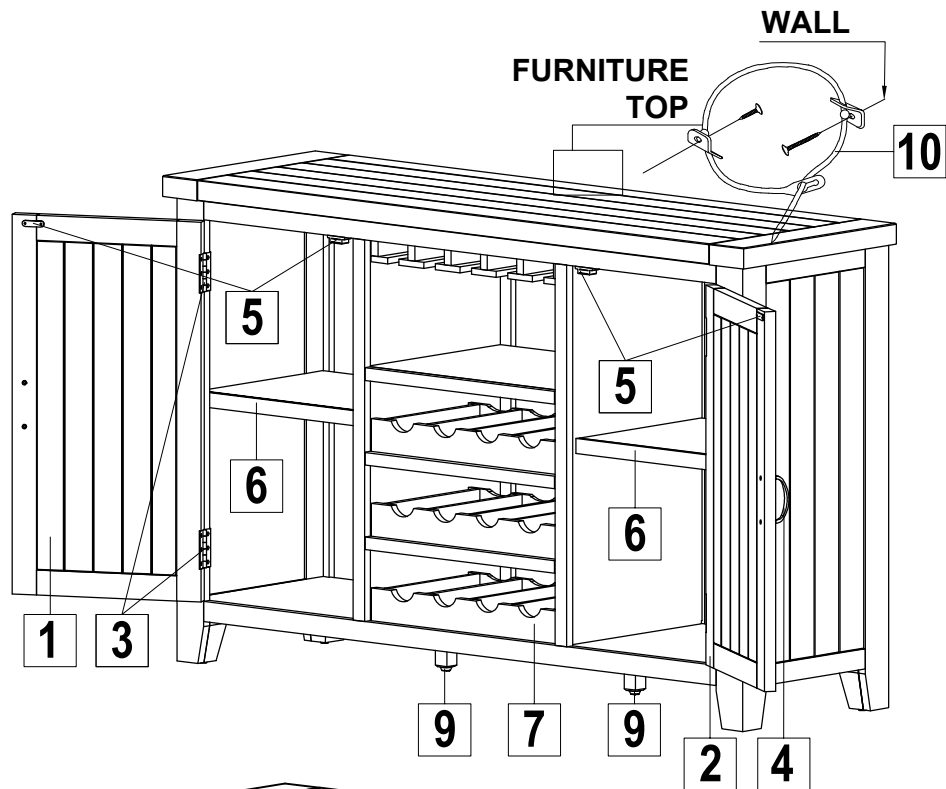

ASSEMBLY INSTRUCTIONS & PARTS IDENTIFICATION

OUTER BANKS SERVER WITH BOTTLE AND GLASS STORAGE

Thank you for purchasing this quality product. Be sure to check all packing material carefully for small parts that may have come loose inside the carton during shipment.

Parts key							
No	Code	Qty	Description	No	Code	Qty	Description
1	A	1 pc	Left Side Facing Door	6	F	2 pcs	Shelf
2	B	1 pc	Right Side Facing Door	7	G	3 pcs	Bottle Rack
3	C	4 pcs	Door Hinge	8	H	4 pcs	Floor Glide
4	D	2 sets	Door Pull w/Screws	9	I	2 pcs	Floor leveler
5	E	2 sets	Door Catch	10	J	1 set	Anti-Tip Kit

PLEASE NOTE :

To help prevent the possibility of tip-over, install the ANTI-TIP OVER restraint provided.

MADE IN VIET NAM