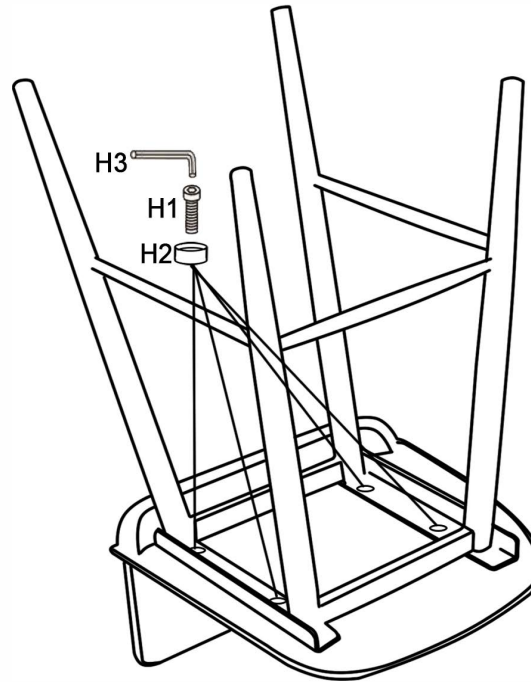

PARTS AND HARDWARE.

PARTS LIST

No.	DESCRIPTION	IMAGE	Q'TY
P1	SEAT		1
P2	METAL LEGS		1

HARDWARE LIST

No.	DESCRIPTION	IMAGE	Q'TY
H1	BOLT (6X16MM)		4
H2	FLAT WASHER (25x17MM)		4
H3	ALLEN KEY		1

NOTES.

Thank you for purchasing this quality product! Be sure to check all packing material carefully for small part that may have come loose inside the carton during shipping.

CAUTION: Ensure not to overtighten screws to reduce the risk of stripping or breakage.

STEP 1.