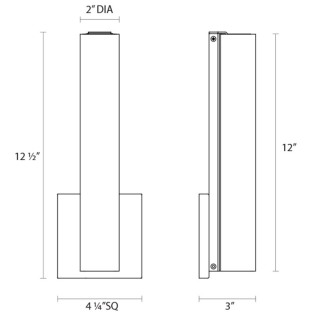

Project:

Spec Sheet

Dimensions

Height:	12"
Width:	4.25"
Extends:	3"
Minimum Extension:	3"
Maximum Extension:	3"
Size:	12"
Canopy/Backplate/Base Depth:	4.25
Canopy/Backplate/Base Height:	4.25

Electrical Specs

Installation

Installation:	Licensed electrician required
Installation Orientation:	Horizontal

Shipping

Carton 1 L x W x H:	21" X 7" X 7"
Carton 1 Gross Weight:	3 LBS
Fixture Weight:	3

Shade

Shade 1 Material:	Tubular Etched Glass
-------------------	----------------------