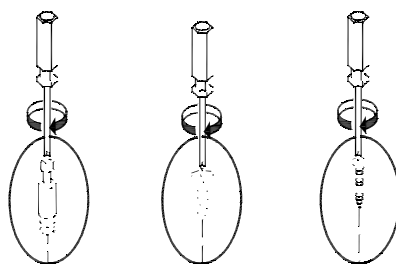

User Manual

End Table

Warning:The top of the end table is not intended for sitting.

Assembly Instructions

General Assembly Guidelines

- I .Please ensure that all parts and hardware are available before assembly.
- II . Follow each step carefully to ensure the proper assembly of this product.
- III. For ease of assembly, two people are recommended to assemble this product.
- IV . The three main types of hardware are: wood dowels , screws and bolts.
- V . The glue is to secure wood dowels in place. When first inserting dowels, locate the appropriate hole for the dowel, and place a small amount of glue in the hole then insert the dowel. Please remember wipe away the excess glue immediately.

The dowels are necessary to attach assembly parts together in the following steps. Place a small amount of glue on the end of the dowel before attaching parts together. Please remember wipe away the excess glue immediately.

VI. A Phillips head screwdriver is required for the assembly of this product.

VII.Steps for assembly of three-in-one screws.

VIII.Screw fixation diagram for all fittings.

Parts List

- ① x 1
- ② x 1
- ③ x 1
- ④ x 1
- ⑤ x 1
- ⑥ x 1
- ⑦ x 1
- ⑧ x 1
- ⑨ x 1
- ⑩ x 1
- ⑪ x 1
- ⑫ x 1
- ⑬ x 1
- ⑭ x 1
- ⑮ x 1
- ⑯ x 1
- ⑰ x 1
- ⑱ x 1
- ⑲ x 1
- ⑳ x 1
- ㉑ x 1
- ㉒ x 1

Hardware List

Ø15
A x 48+4pcs

B x 48+4pcs

Ø6*30mm
C x 26+2pcs

D x 1pcs

Ø5/32"*10mm
E x 1pcs

Ø3.5*30mm
F x 8+1pcs

Ø3.5*12mm
G x 28+2pcs