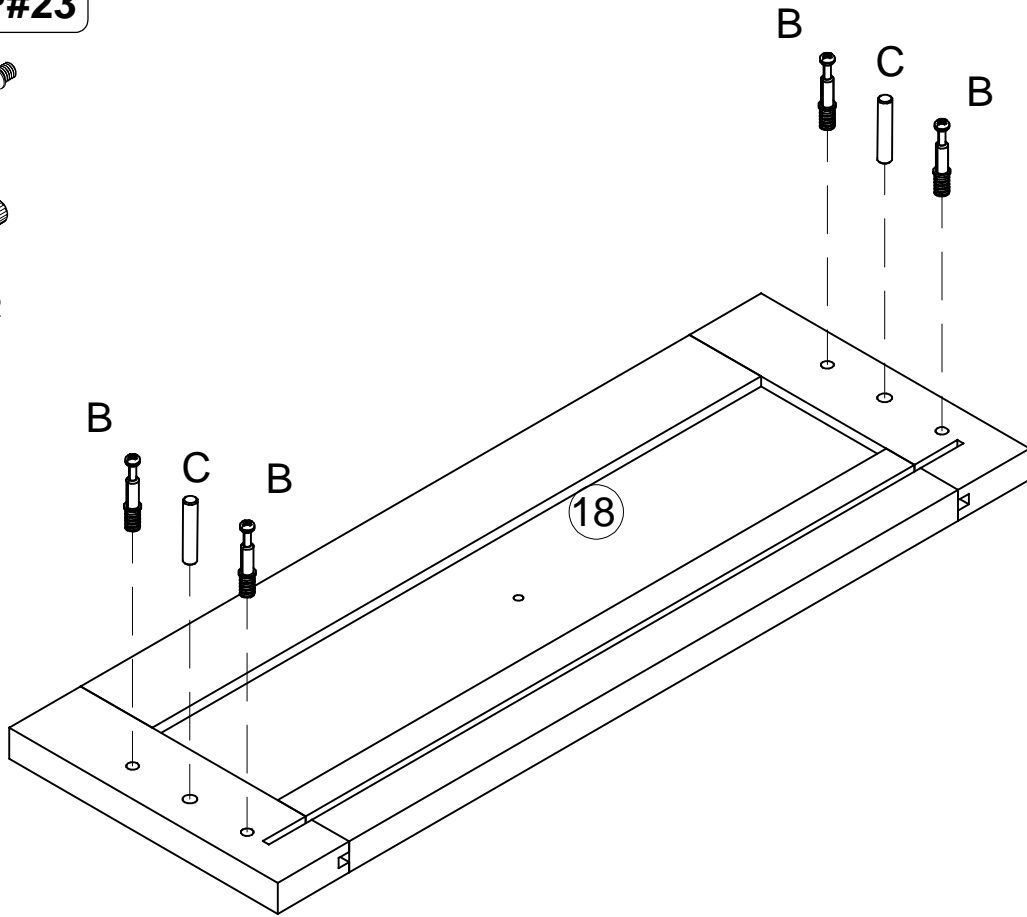

F x 4

STEP#16

L x 1

STEP#17

STEP#18

STEP#19

STEP#20

STEP#21

A x 6

STEP#22

Slide the ball slide to the front end of the guide rail

Attention:

1. Pull out the rail installed on the cabinet.
 2. Align the slide runners on the drawer with the unit and push it carefully inside until it stops.
- ★ If the drawer does not go in smoothly please take it out and repeat the steps.

STEP#23

B x 4

C x 2

STEP#24

A x 4

STEP#25

STEP#26

STEP#27