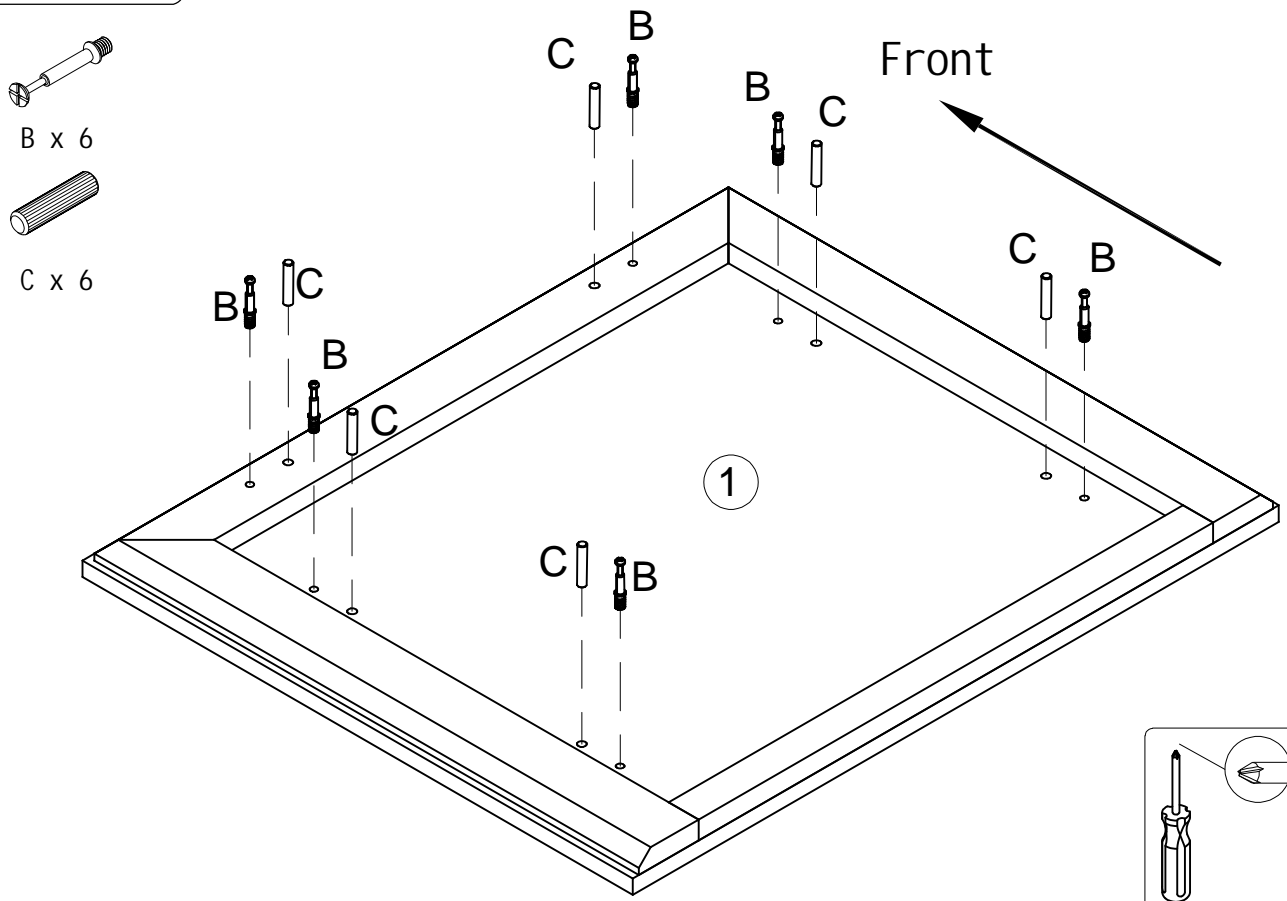

F x 4

STEP#16

L x 1

STEP#17

STEP#18

STEP#19

STEP#20

STEP#21

A x 6

STEP#22

Slide the ball slide to the front end of the guide rail

Attention:

1. Pull out the rail installed on the cabinet.
 2. Align the slide runners on the drawer with the unit and push it carefully inside until it stops.
- ★ If the drawer does not go in smoothly please take it out and repeat the steps.