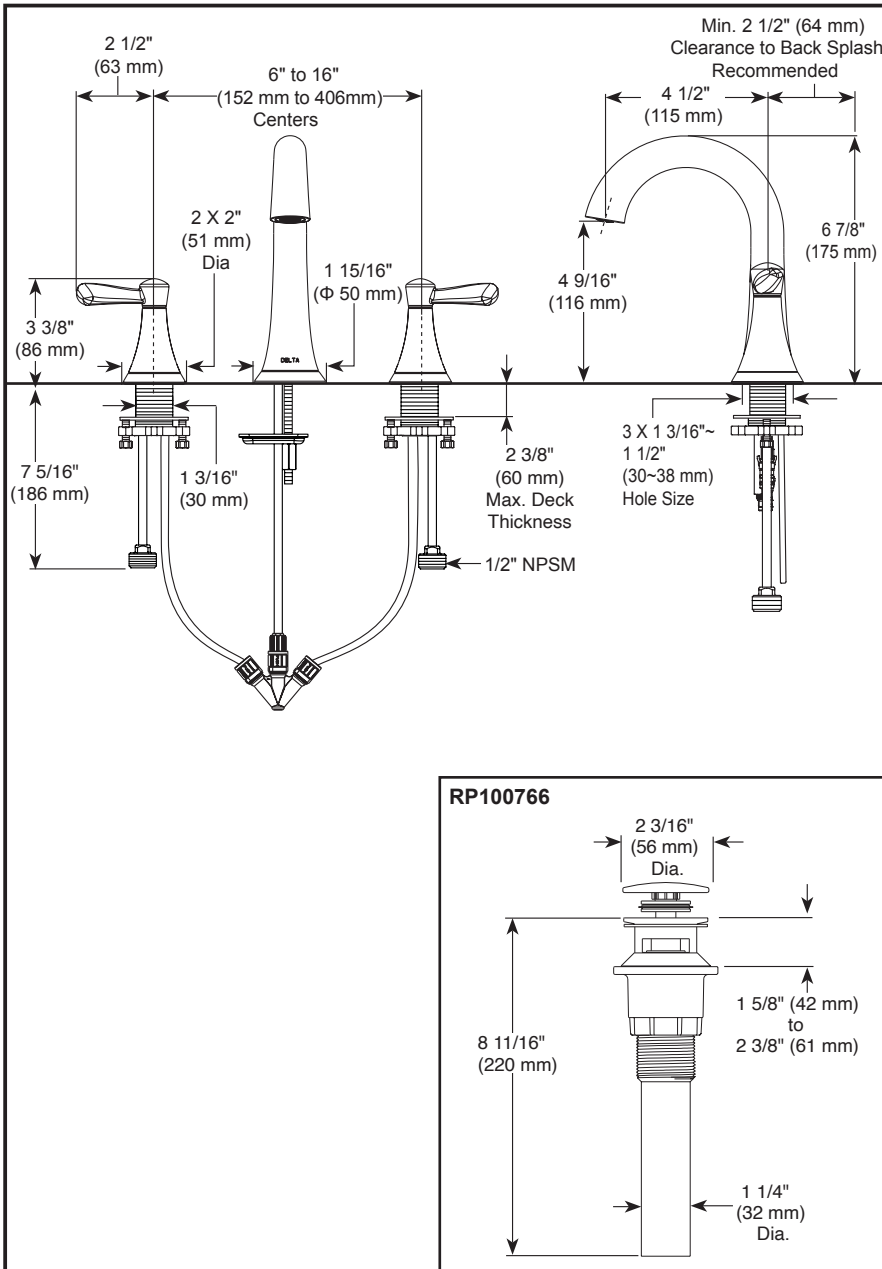

WARRANTY

- Parts and Finish - Lifetime limited warranty; or for commercial purchasers, 10 years for multi-family residential (apartments and condominiums) and 5 years for all other commercial uses, in each case from the date the product is received by the original purchaser or their authorized representative (installation contractor, etc.).
- Please go to www.deltafaucet.com for the complete details of our limited warranty.