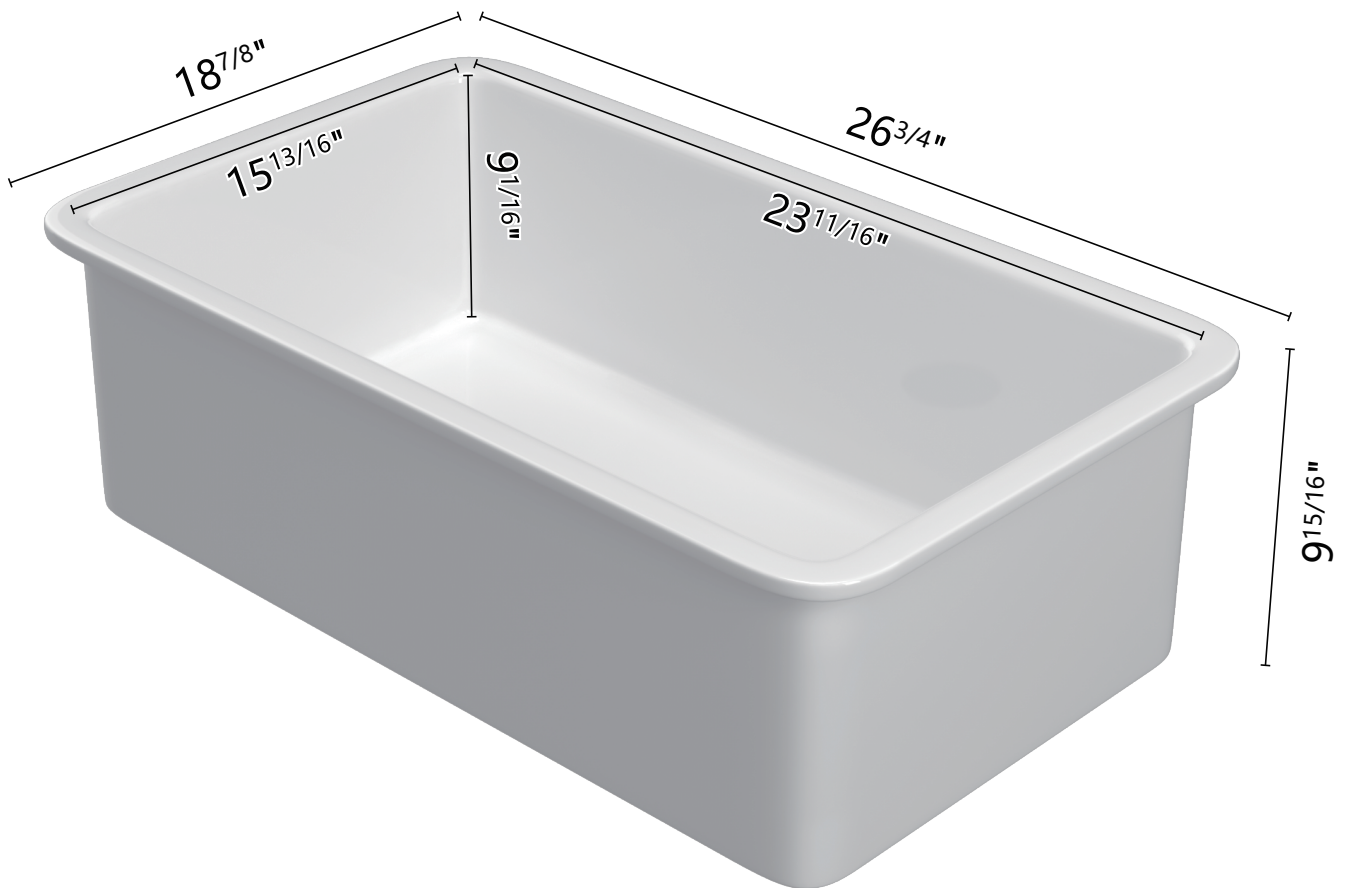

DIMENSION DETAILS

SINK

PRODUCT
INSTRUCTION
VIDEO

27×19×10inch SINGLE SINK

PRODUCT SIZE

KINDLY ATTENTION: To present a perfect installation, please measure the actual sink size for the cutout and trace for the countertop. Do not cut the countertop until you receive the sink. Because this fireclay sink size may vary in size by up to 1/4 inch during the high-temperature firing production.