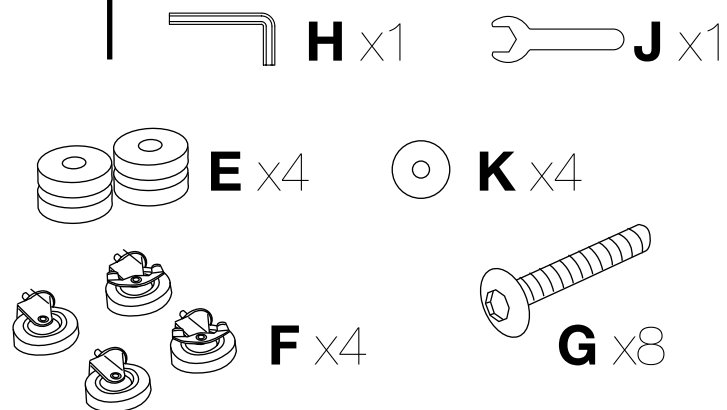

Laundry Cart Instructions

07/31/13

Parts List

Tools Included

1

NOTICE:
Securely tighten casters **F**
with wrench **J**.

2

Once your Laundry cart frame is complete, loop laundry bag **B** over frame **D** and fasten the bag using the hook and loop fasteners.