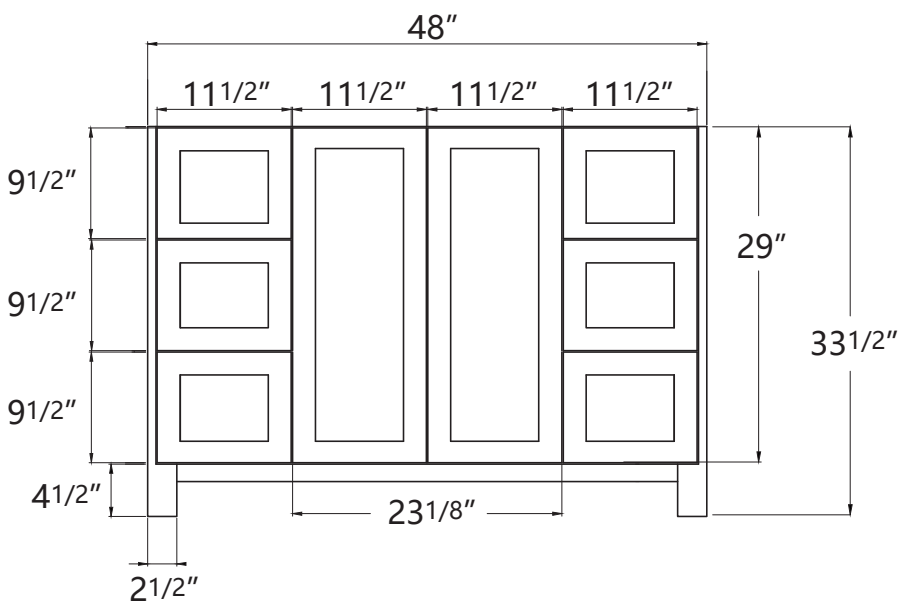

DIMENSION DETAILS

BATHROOM VANITY

PRODUCT
INSTRUCTION
VIDEO

Size 48"

COUNTERTOP SIZE

Top View

Front View

Side View

VANITY SIZE

Front View

Side View