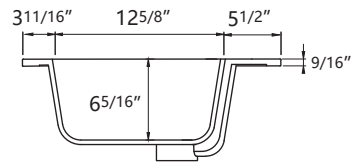

DIMENSION DETAILS

BATHROOM VANITY

PRODUCT
INSTRUCTION
VIDEO

Size 48"

COUNTERTOP SIZE

Top View

Front View

Side View

VANITY SIZE

Front View

Side View