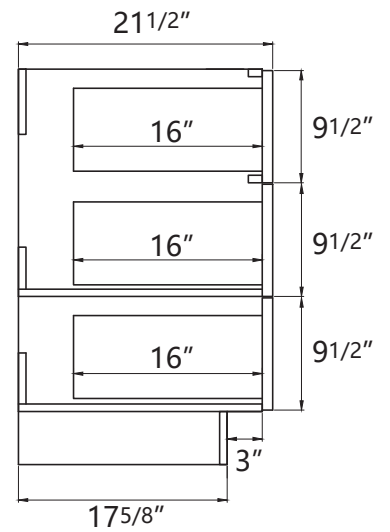

DIMENSION DETAILS

BATHROOM VANITY

PRODUCT
INSTRUCTION
VIDEO

Size 48"

COUNTERTOP SIZE

Top View

Front View

Side View

VANITY SIZE

Front View

Side View