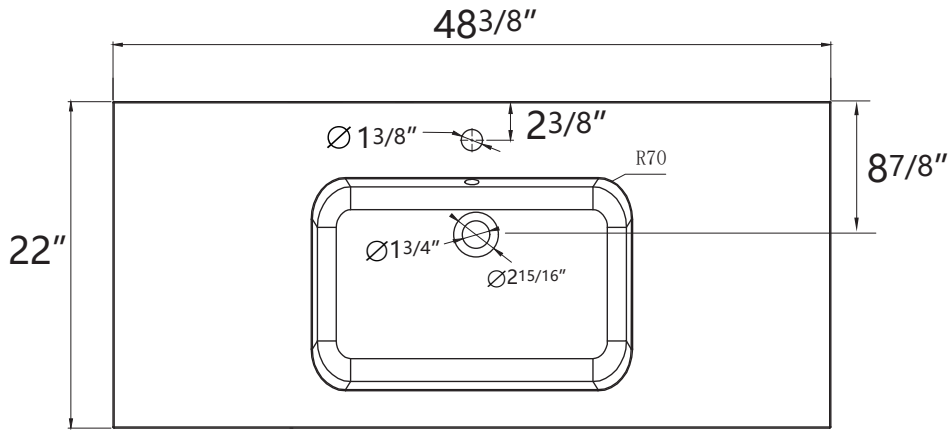

DIMENSION DETAILS

BATHROOM VANITY

PRODUCT
INSTRUCTION
VIDEO

Size 48"

COUNTERTOP SIZE

Top View

Front View

Side View

VANITY SIZE

Front View

Side View