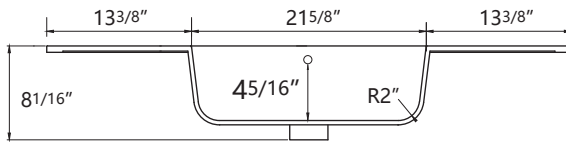

DIMENSION DETAILS

BATHROOM VANITY

PRODUCT
INSTRUCTION
VIDEO

Size 48"

COUNTERTOP SIZE

Top View

Front View

Side View

VANITY SIZE

Front View

Side View