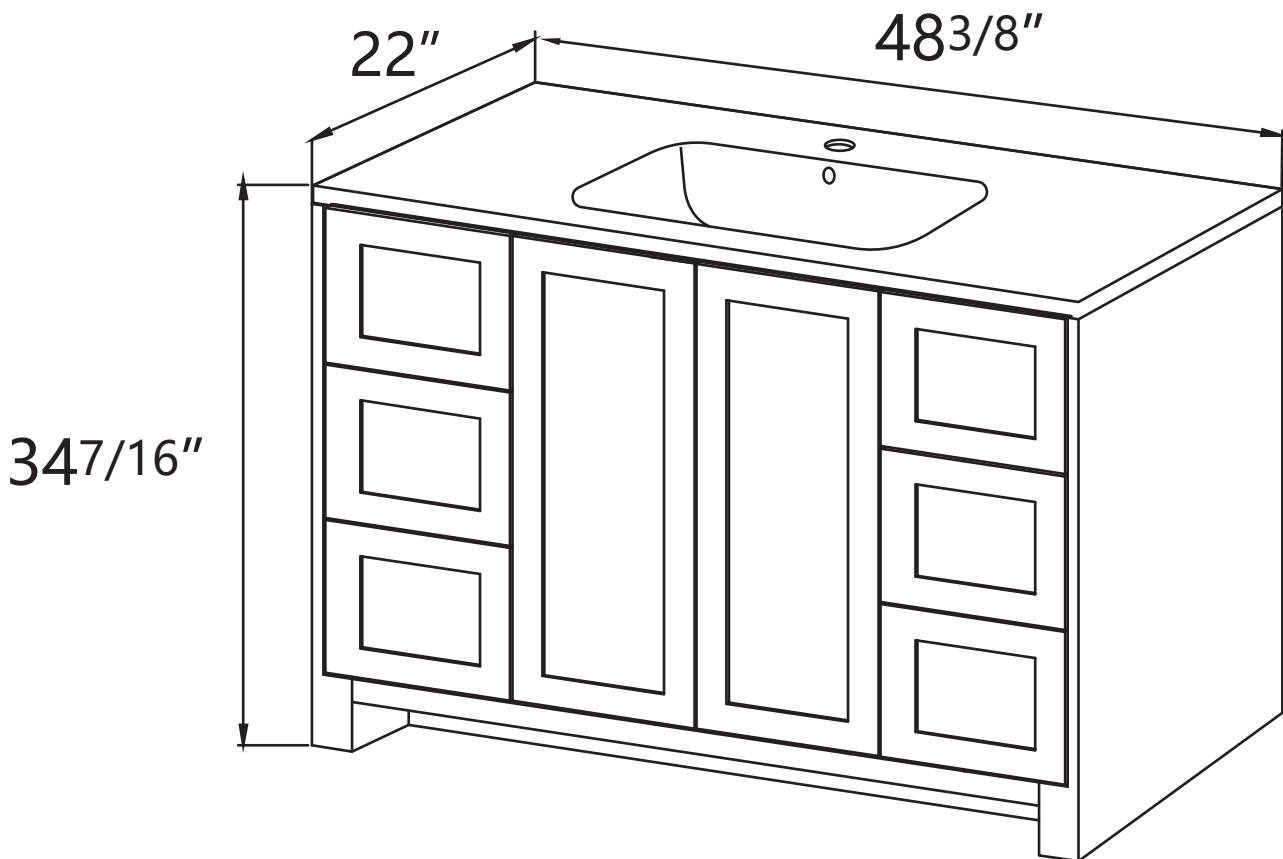

DIMENSION DETAILS

BATHROOM VANITY

PRODUCT
INSTRUCTION
VIDEO

Size 48"

COUNTERTOP SIZE

Top View

Front View

Side View

VANITY SIZE

Front View

Side View