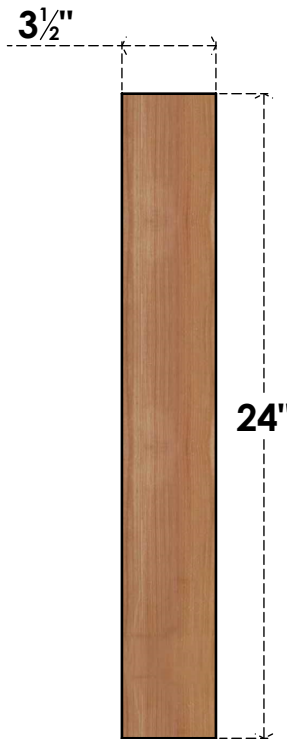

BRC04X20X24TRA00SWR

3 1/2"W X 20"D X 24"H TRADITIONAL SMOOTH BRACE, WESTERN RED CEDAR

SIDE

FRONT

EKENA MILLWORK
2300 WEST MAIN ST.
CLARKSVILLE, TX 75426
TOLL FREE: 866-607-0453
WWW.EKENAMILLWORK.COM

NOTES

1. INSTALLATION TO BE COMPLETED IN ACCORDANCE WITH MANUFACTURER'S SPECIFICATIONS.
2. DRAWING MAY NOT BE TO SCALE
3. THIS DRAWING IS INTENDED FOR DESIGN AND PLANNING PURPOSES ONLY.
4. ALL INFORMATION CONTAINED HEREIN WAS CURRENT AT THE TIME OF DEVELOPMENT BUT MUST BE REVIEWED AND APPROVED BY THE PRODUCT MANUFACTURER TO BE CONSIDERED ACCURATE.
5. PRODUCTS ARE NOT KILN DRIED. THIS ITEM IS UNIQUE AND WILL CONTAIN THE NATURAL VARIATIONS THAT THE WOOD SPECIES OFFERS. THIS MAY RESULT IN VARIATIONS UP TO 1/4"