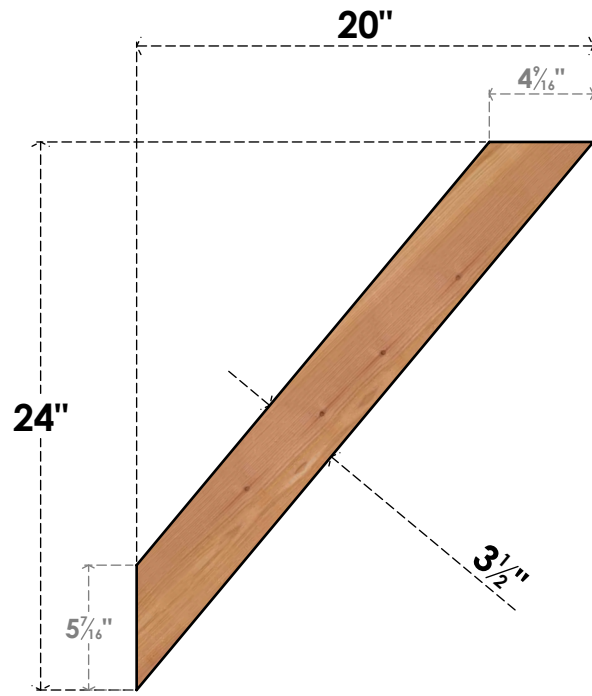

BRC04X20X24TRA00SWR

3 1/2"W X 20"D X 24"H TRADITIONAL SMOOTH BRACE, WESTERN RED CEDAR

SIDE

FRONT

EKENA MILLWORK
2300 WEST MAIN ST.
CLARKSVILLE, TX 75426
TOLL FREE: 866-607-0453
WWW.EKENAMILLWORK.COM

NOTES

1. INSTALLATION TO BE COMPLETED IN ACCORDANCE WITH MANUFACTURER'S SPECIFICATIONS.
2. DRAWING MAY NOT BE TO SCALE
3. THIS DRAWING IS INTENDED FOR DESIGN AND PLANNING PURPOSES ONLY.
4. ALL INFORMATION CONTAINED HEREIN WAS CURRENT AT THE TIME OF DEVELOPMENT BUT MUST BE REVIEWED AND APPROVED BY THE PRODUCT MANUFACTURER TO BE CONSIDERED ACCURATE.
5. PRODUCTS ARE NOT KILN DRIED. THIS ITEM IS UNIQUE AND WILL CONTAIN THE NATURAL VARIATIONS THAT THE WOOD SPECIES OFFERS. THIS MAY RESULT IN VARIATIONS UP TO 1/4"