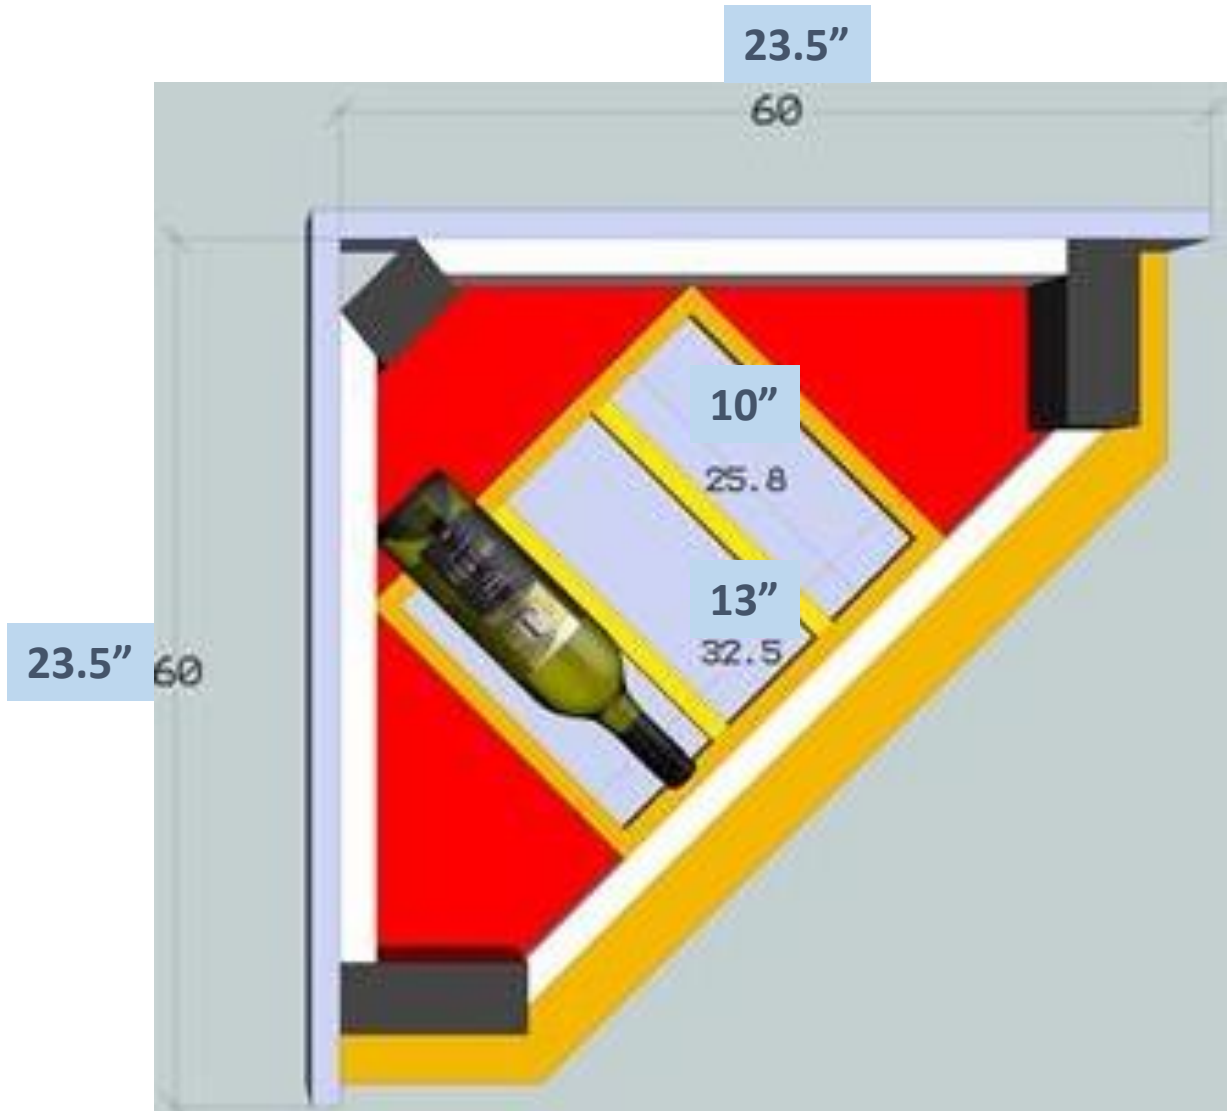

Portofino Corner Wine Cabinet

MAH789

Portofino Corner Wine Cabinet

MAH789

Portofino Corner Wine Cabinet

MAH789