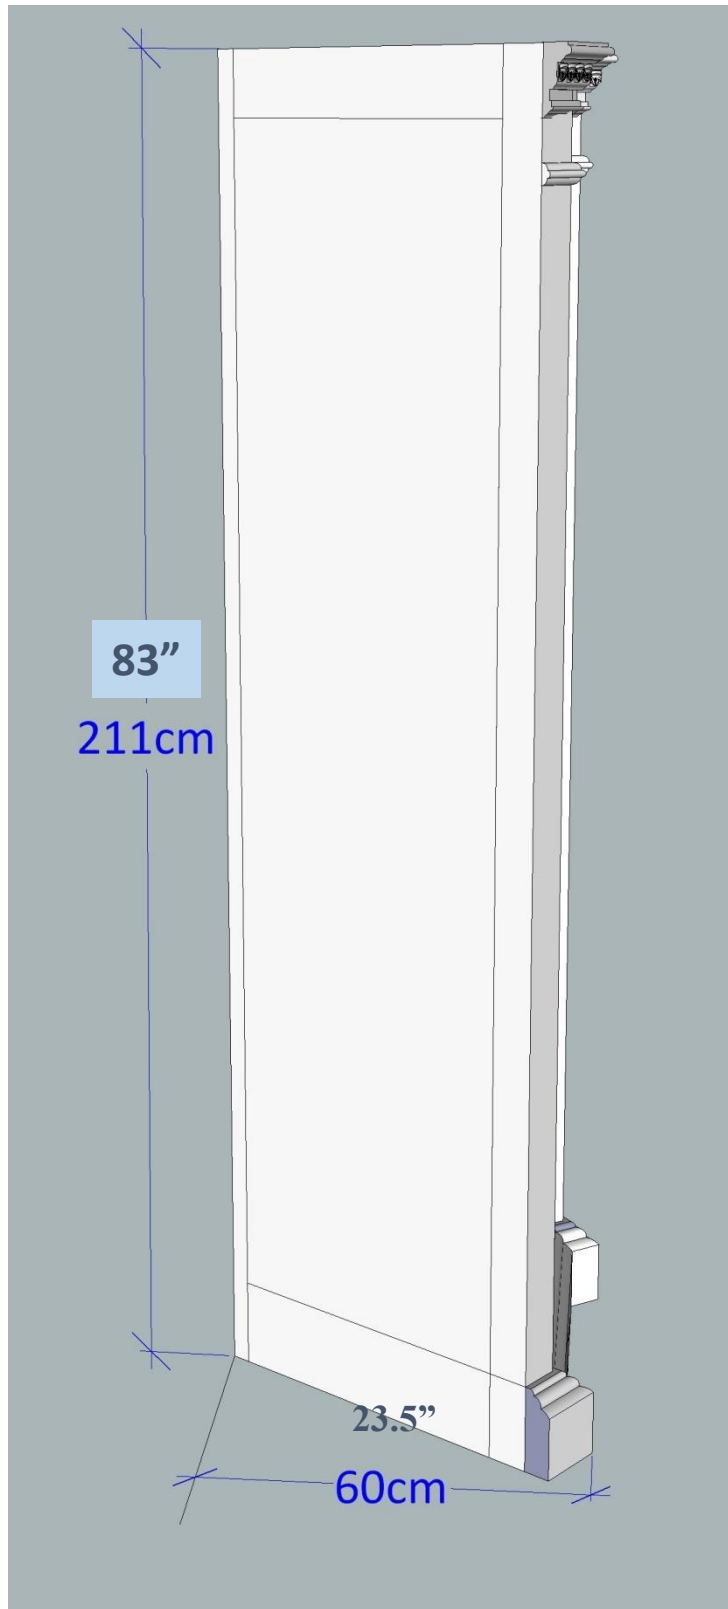

Portofino Corner Wine Cabinet

MAH789

Portofino Corner Wine Cabinet

MAH789

Portofino Corner Wine Cabinet

MAH789