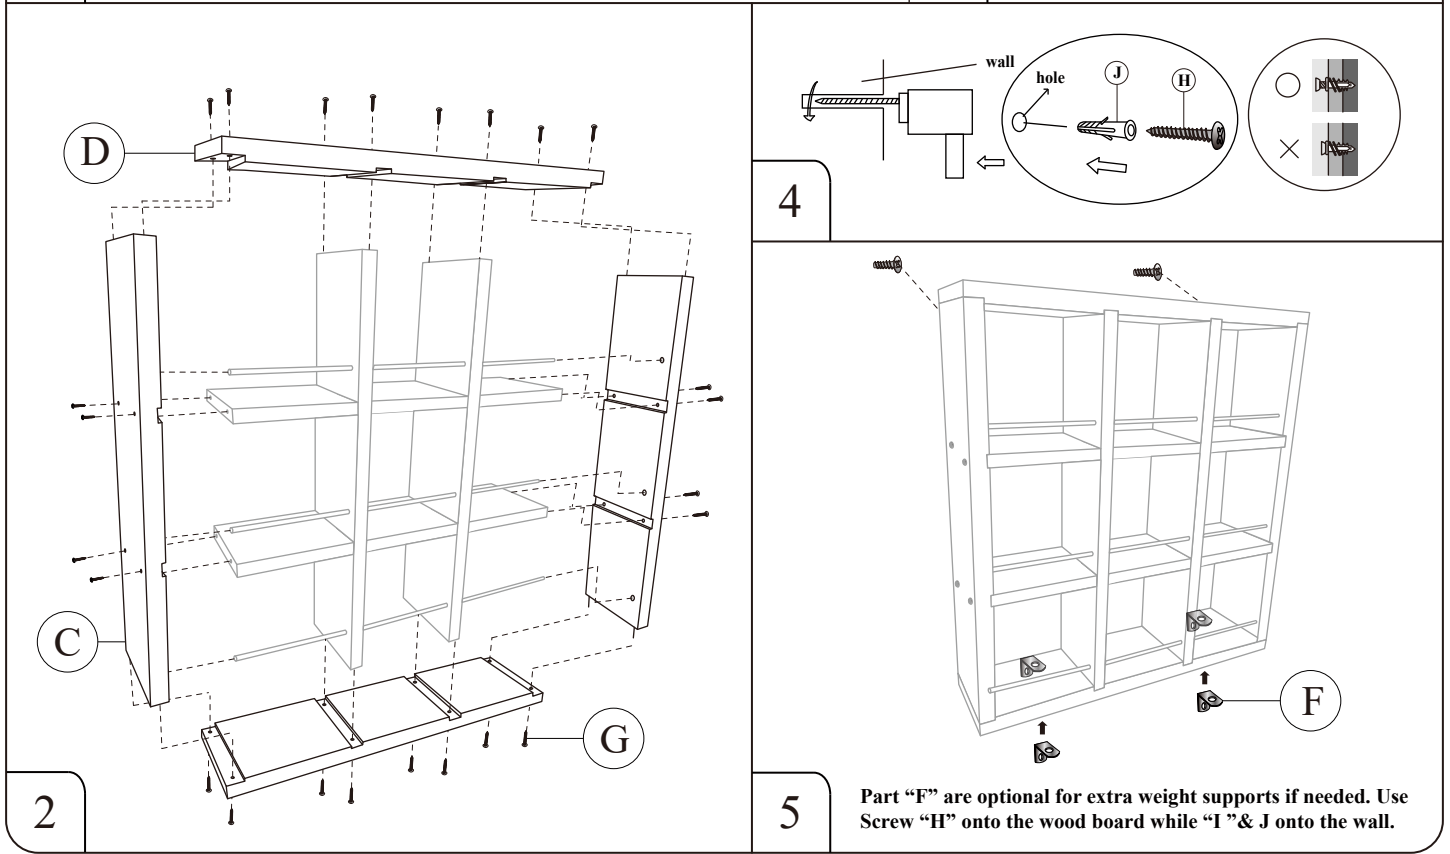

# Solid Wood Wall Mounted Mug Display Cup Holder Rack

No.	A	B	C	D	E	F	G	H	I	J
Part										
Pcs	2	2	2	2	3	2		S4×40	S4×30	S4×15
							24	4	2	4