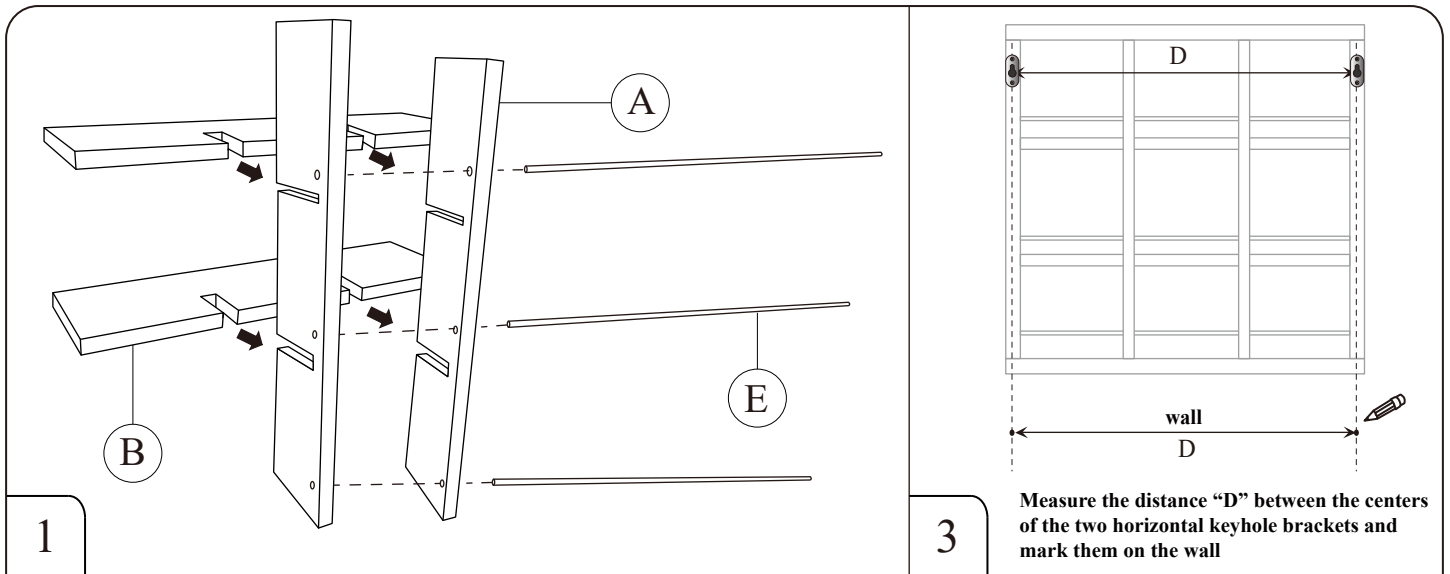

# Solid Wood Wall Mounted Mug Display Cup Holder Rack

No.	A	B	C	D	E	F	G	H	I	J
Part										
Pcs	2	2	2	2	3	2		S4×40	S4×30	S4×15
							24	4	2	4