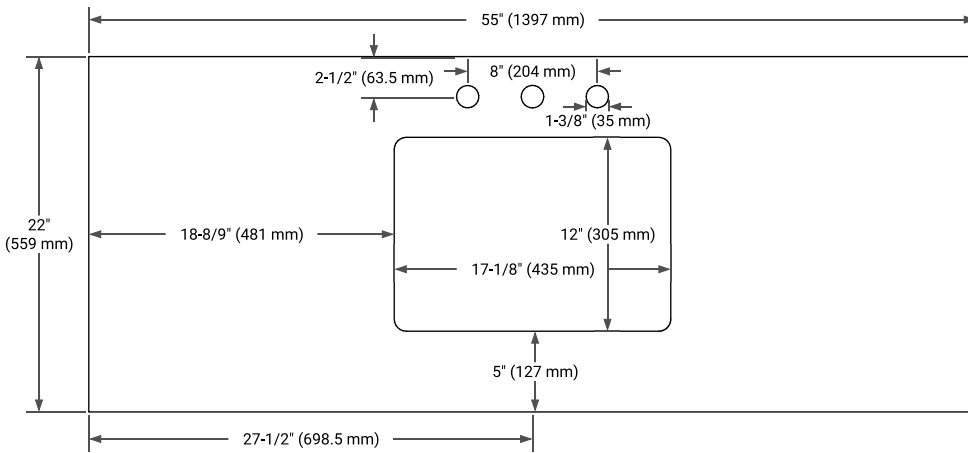

54" SINGLE SINK BASE CABINET

BASE CABINET DIMENSIONS

54" W x 21.5" D x 34.5" H

FEATURES

- Solid wood frame & plywood panels
- Dovetail drawers and joints
- Soft closing doors & drawers

HARDWARE FINISHES*

Brushed Nickel Satin Brass Matte Black Polished Chrome

55" SINGLE RECTANGLE SINK COUNTERTOP WITH 0.75 IN. THICKNESS

OVERALL DIMENSIONS

55" W x 22" D x 0.75" H

COUNTERTOP OPTIONS

Carrara Marble

FEATURES

- Solid countertop with mitered edges & seams
- Undermount white rectangular sink
- Pre-drilled for 8" widespread faucet

INCLUDED

- Countertop
- Matching Backsplash
- Rectangle Sink

COUNTERTOP PLAN VIEW

EDGE SIDE VIEW

THREE DIMENSIONAL COUNTERTOP VIEW