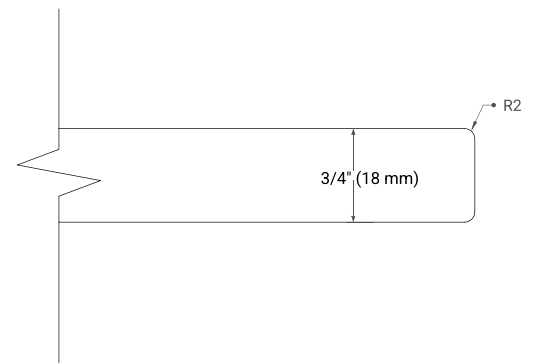

55" SINGLE RECTANGLE SINK COUNTERTOP WITH 0.75 IN. THICKNESS

OVERALL DIMENSIONS

55" W x 22" D x 0.75" H

COUNTERTOP OPTIONS

Carrara Marble

FEATURES

- Solid countertop with mitered edges & seams
- Undermount white rectangular sink
- Pre-drilled for 8" widespread faucet

INCLUDED

- Countertop
- Matching Backsplash
- Rectangle Sink

COUNTERTOP PLAN VIEW

EDGE SIDE VIEW

THREE DIMENSIONAL COUNTERTOP VIEW