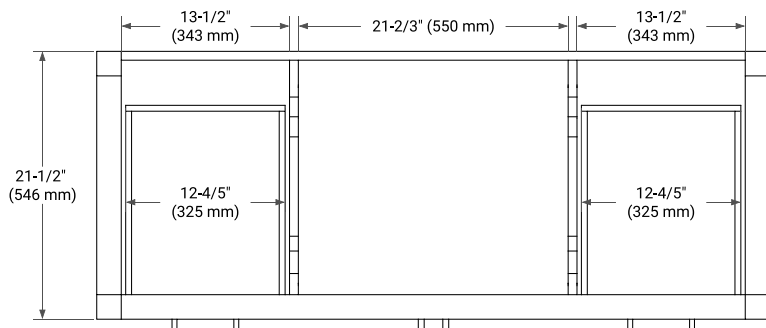

54" SINGLE SINK BASE CABINET

BASE CABINET DIMENSIONS

54" W x 21.5" D x 34.5" H

FEATURES

- Solid wood frame & plywood panels
- Dovetail drawers and joints
- Soft closing doors & drawers

HARDWARE FINISHES*

Brushed Nickel Satin Brass Matte Black Polished Chrome

55" SINGLE RECTANGLE SINK COUNTERTOP WITH 0.75 IN. THICKNESS

OVERALL DIMENSIONS

55" W x 22" D x 0.75" H

COUNTERTOP OPTIONS

Carrara Marble

FEATURES

- Solid countertop with mitered edges & seams
- Undermount white rectangular sink
- Pre-drilled for 8" widespread faucet

INCLUDED

- Countertop
- Matching Backsplash
- Rectangle Sink

COUNTERTOP PLAN VIEW

EDGE SIDE VIEW

THREE DIMENSIONAL COUNTERTOP VIEW