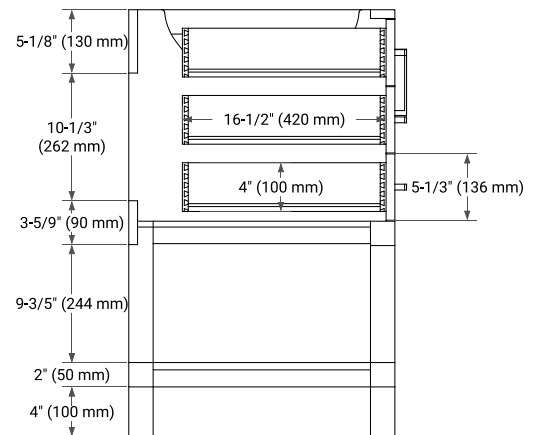

54" SINGLE SINK BASE CABINET

BASE CABINET DIMENSIONS

54" W x 21.5" D x 34.5" H

FEATURES

- Solid wood frame & plywood panels
- Dovetail drawers and joints
- Soft closing doors & drawers

HARDWARE FINISHES*

Brushed Nickel Satin Brass Matte Black Polished Chrome

55" SINGLE RECTANGLE SINK COUNTERTOP WITH 0.75 IN. THICKNESS

OVERALL DIMENSIONS

55" W x 22" D x 0.75" H

COUNTERTOP OPTIONS

Carrara Marble

FEATURES

- Solid countertop with mitered edges & seams
- Undermount white rectangular sink
- Pre-drilled for 8" widespread faucet

INCLUDED

- Countertop
- Matching Backsplash
- Rectangle Sink

COUNTERTOP PLAN VIEW

EDGE SIDE VIEW

THREE DIMENSIONAL COUNTERTOP VIEW