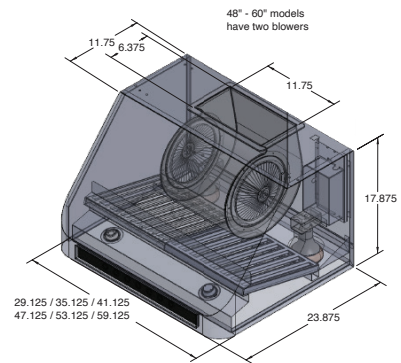

The PLJW 101 is a sleek and powerful vent hood. This wall range hood is rated at 1000 or 2000 CFM, which is unprecedented power for a residential hood. The 101 features a modern four-speed black touch panel. With up to 2000 CFM, you can cook comfortably on the lower speeds and enjoy an ultra-quiet blower. The max speed is so powerful that you'll likely just need it for emergencies. But it is incredibly convenient in a pinch. The PLJW 101 features beautiful, smooth rounded edges. You will also love how easy it is to clean the baffle filters; just place them in the dishwasher and you're done. To make cooking easier, the LED lights illuminate your cooktop. Not only that, but you can keep your food warm and ready to serve by using the heat lamp sockets in the back of the hood. You won't regret buying your new PLJW 101 range hood.

Configuration and Dimensions

Hood Type	Under Cabinet
Sizes Available	30 36 42 48 54 60
30" Dimensions	29.125" W x 23.875" D x 17.875" H
36" Dimensions	35.125" W x 23.875" D x 17.875" H
42" Dimensions	41.125" W x 23.875" D x 17.875" H
48" Dimensions	47.125" W x 23.875" D x 17.875" H
54" Dimensions	53.125" W x 23.875" D x 17.875" H
60" Dimensions	59.125" W x 23.875" D x 17.875" H

Features

Control TypeLCD Touch Panel
LightingLED
Heat Lamp Ready2 sockets (bulbs not included) max 120V each / 240V total

Ventilation System

Maximum Air Flow Capacity1000 or 2000 CFM
Speed Levels4 Speeds
Airflow (Quiet/Low/Med/High)250/500/750/1000 or 500/1000/1500/2000
Noise Level51.2 db or 5 Sones Max or 61.2 db or 10 Sones Max
Duct Type/SizeRound 8 or (2) 8
Voltage110v
MotorSingle or Dual
Filter TypeStainless Steel Baffle (Dishwasher Safe)
MaterialHigh Quality 430 Stainless Steel
Warranty3 Year Parts Warranty