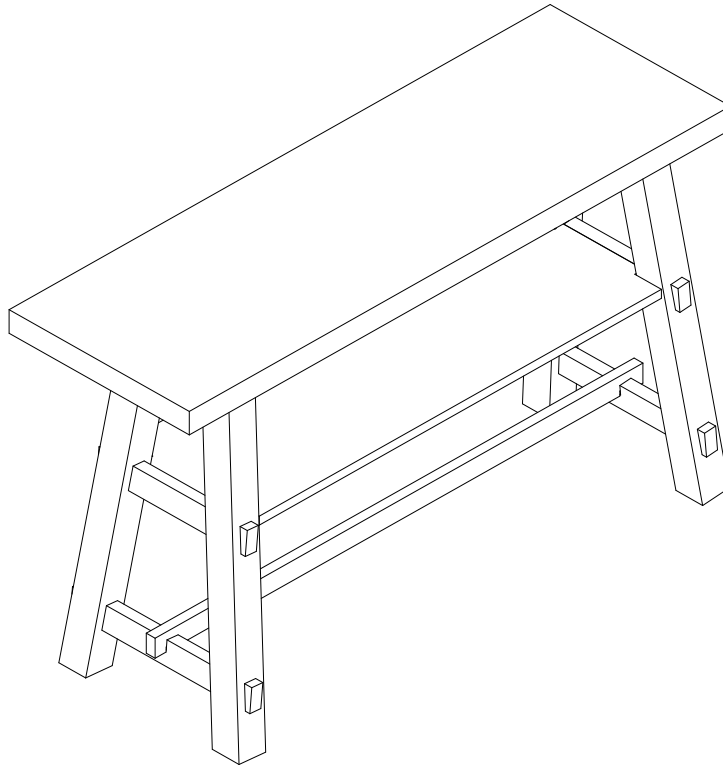

ASSEMBLY INSTRUCTIONS

TV CONSOLE

REPLACEMENT PARTS

Please do not contact the company purchased from as we can help you faster.

Order replacement parts and hardware at "boltonfurniture.com"

- . Use of power tool to assemble this product will invalidate any claim and damage this product making it unsafe!!!
- . Please assemble on a clean soft surface to avoid damage.

Tool Included

Part List-TV Console

Identifying the hardware-Identify the hardware using the illustrations below.

STEP 1

E  **06**
M6X35mm

F  **01**

STEP 2

E  **02**
M6X35mm