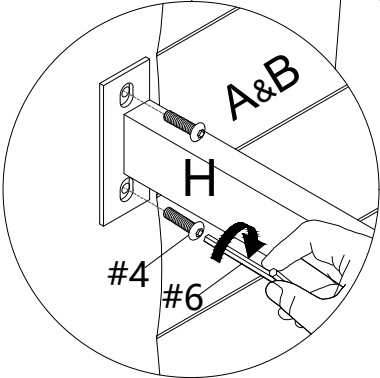

H	x1
	
Metal bar	

I	x4
	
Legs	

HARDWARE LIST

#1	x2	#2	x2	#3	x2	#4	x36	#5	x4
									
Bracket		L bracket		L bracket		Bolt			
						Ø6*20mm			

TOOL LIST

#6	x1
	
Allen key	
M6	

HARDWARE SPARE LIST

#4	x1
	
Bolt	
Ø6*20mm	

ASSEMBLY INSTRUCTIONS

STEP-1

#4	x4
	
Bolt Ø6*20mm	

#1	x2
	
Bracket	

#6	x1
	
Allen key M6	

ASSEMBLY INSTRUCTIONS

STEP-2

ASSEMBLY INSTRUCTIONS

STEP-3

#2	x2
	
L bracket	

#4	x4
	
Bolt	
Ø6*20mm	

#6	x1
	
Allen key	
M6	

ASSEMBLY INSTRUCTIONS

STEP-4

Attention:
Tighten the screw 30%! !

#4	x4
	
Bolt	
Ø6*20mm	

#6	x1
	
Allen key	
M6	

ASSEMBLY INSTRUCTIONS

STEP-5

#3	x2
	
L bracket	

#4	x4
	
Bolt	
φ6*20mm	

#6	x1
	
Allen key	
M6	

ASSEMBLY INSTRUCTIONS

STEP-6