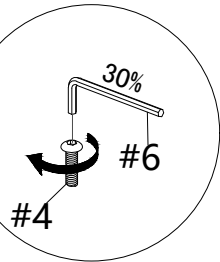

H	x1
	
Metal bar	

I	x4
	
Legs	

HARDWARE LIST

#1	x2	#2	x2	#3	x2	#4	x36	#5	x4
									
Bracket		L bracket		L bracket		Bolt			
						Ø6*20mm			

TOOL LIST

#6	x1
	
Allen key	
M6	

HARDWARE SPARE LIST

#4	x1
	
Bolt	
Ø6*20mm	

ASSEMBLY INSTRUCTIONS

STEP-1

#4	x4
	
Bolt Ø6*20mm	

#1	x2
	
Bracket	

#6	x1
	
Allen key M6	

ASSEMBLY INSTRUCTIONS

STEP-2

ASSEMBLY INSTRUCTIONS

STEP-3

#2	x2
	
L bracket	

#4	x4
	
Bolt	
Ø6*20mm	

#6	x1
	
Allen key	
M6	

ASSEMBLY INSTRUCTIONS

STEP-4

Attention:
Tighten the screw 30%! !

#4	x4
	
Bolt	
Ø6*20mm	

#6	x1
	
Allen key	
M6	

ASSEMBLY INSTRUCTIONS

STEP-5

#3	x2
	
L bracket	

#4	x4
	
Bolt	
φ6*20mm	

#6	x1
	
Allen key	
M6	

ASSEMBLY INSTRUCTIONS

STEP-6