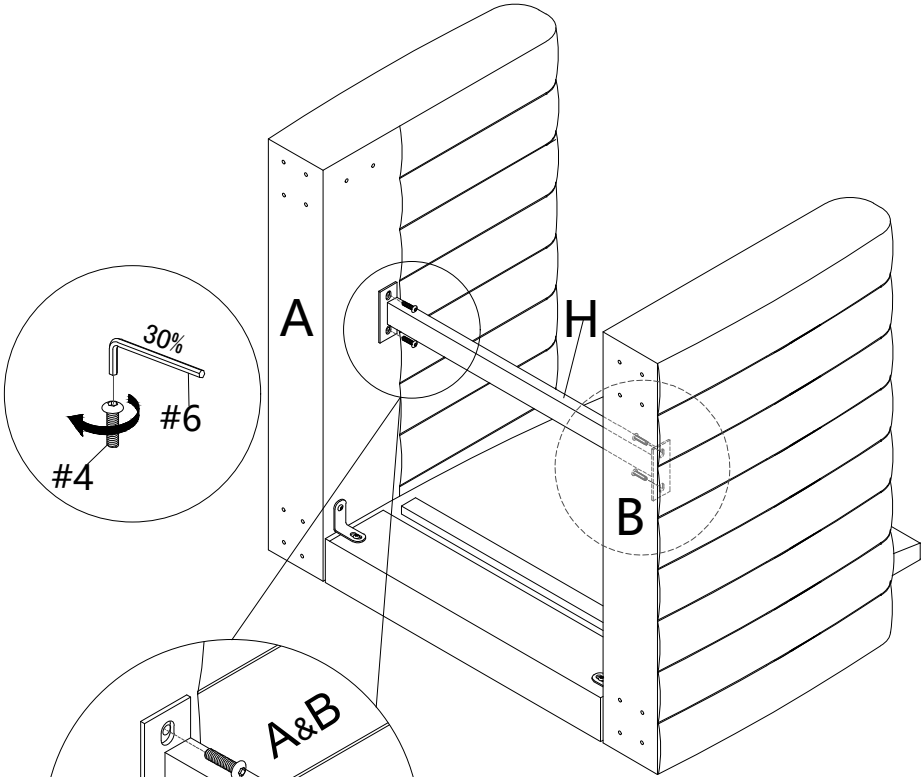

H	x1
	
Metal bar	

I	x4
	
Legs	

HARDWARE LIST

#1	x2	#2	x2	#3	x2	#4	x36	#5	x4
									
Bracket		L bracket		L bracket		Bolt			
						Ø6*20mm			

TOOL LIST

#6	x1
	
Allen key	
M6	

HARDWARE SPARE LIST

#4	x1
	
Bolt	
Ø6*20mm	

ASSEMBLY INSTRUCTIONS

STEP-1

#4	x4
	
Bolt Ø6*20mm	

#1	x2
	
Bracket	

#6	x1
	
Allen key M6	

ASSEMBLY INSTRUCTIONS

STEP-2

ASSEMBLY INSTRUCTIONS

STEP-3

#2	x2
	
L bracket	

#4	x4
	
Bolt	
Ø6*20mm	

#6	x1
	
Allen key	
M6	

ASSEMBLY INSTRUCTIONS

STEP-4

Attention:
Tighten the screw 30%! !

#4	x4
	
Bolt	
Ø6*20mm	

#6	x1
	
Allen key	
M6	

ASSEMBLY INSTRUCTIONS

STEP-5

#3	x2
	
L bracket	

#4	x4
	
Bolt	
φ6*20mm	

#6	x1
	
Allen key	
M6	

ASSEMBLY INSTRUCTIONS

STEP-6