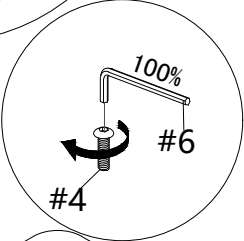

H	x1
	
Metal bar	

I	x4
	
Legs	

HARDWARE LIST

#1	x2	#2	x2	#3	x2	#4	x36	#5	x4
									
Bracket		L bracket		L bracket		Bolt			
						Ø6*20mm			

TOOL LIST

#6	x1
	
Allen key	
M6	

HARDWARE SPARE LIST

#4	x1
	
Bolt	
Ø6*20mm	

STEP-3

#2	x2
	
L bracket	

#4	x4
	
Bolt	
Ø6*20mm	

#6	x1
	
Allen key	
M6	

ASSEMBLY INSTRUCTIONS

STEP-4

Attention:
Tighten the screw 30%! !

#4	x4
	
Bolt	
Ø6*20mm	

#6	x1
	
Allen key	
M6	

ASSEMBLY INSTRUCTIONS

STEP-5

#3	x2
	
L bracket	

#4	x4
	
Bolt	
φ6*20mm	

#6	x1
	
Allen key	
M6	

ASSEMBLY INSTRUCTIONS

STEP-6

Attention:
Tighten all the screws!!

#4	x4
	
Bolt	
φ6*20mm	

#6	x1
	
Allen key	
M6	

ASSEMBLY INSTRUCTIONS

STEP-7

#5	x4
	

#4	x16
	
Bolt φ6*20mm	

#6	x1
	
Allen key M6	