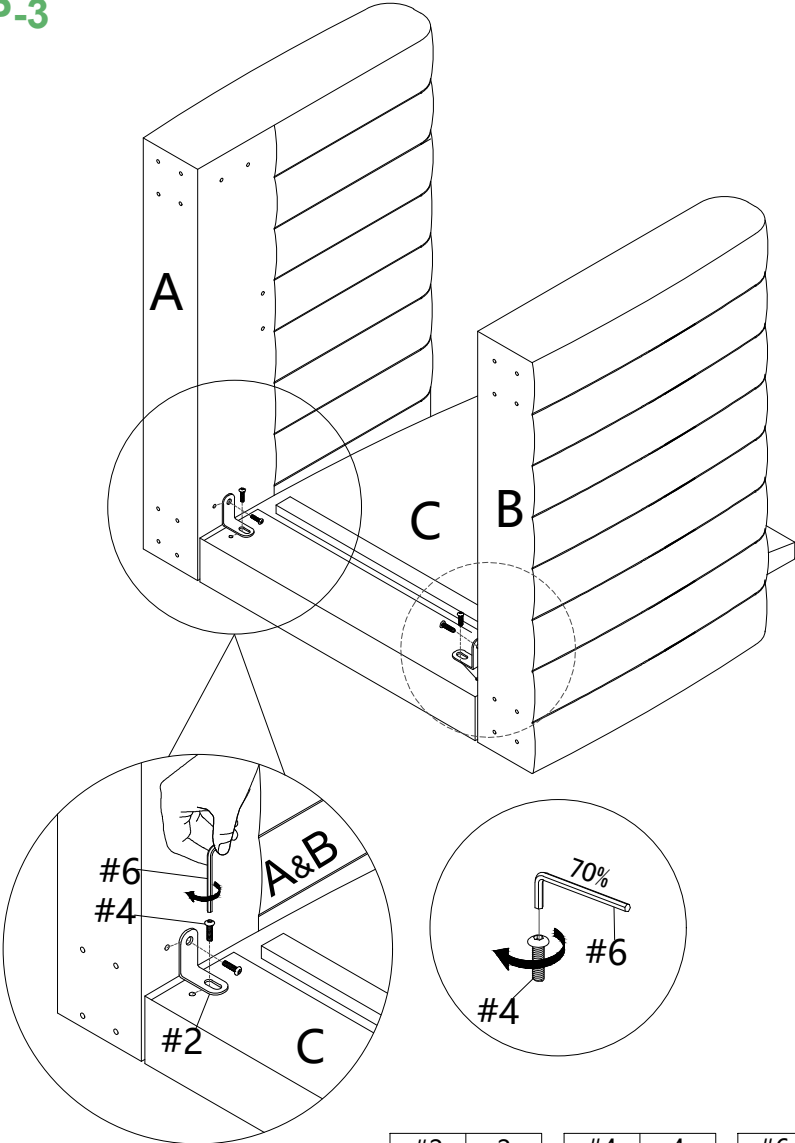

PARTS LIST

A	x1
	
Left arm	

B	x1
	
Right arm	

C	x1
	
Back	

D	x1
	
Front rail	

E	x1
	
Back Cushion	

F	x1
	
Seat board	

G	x1
	
Seat Cushion	

H	x1
	
Metal bar	

I	x4
	
Legs	

HARDWARE LIST

#1	x2	#2	x2	#3	x2	#4	x36	#5	x4
									
Bracket		L bracket		L bracket		Bolt			
						Ø6*20mm			

TOOL LIST

#6	x1
	
Allen key	
M6	

HARDWARE SPARE LIST

#4	x1
	
Bolt	
Ø6*20mm	

ASSEMBLY INSTRUCTIONS

STEP-1

#4	x4
	
Bolt Ø6*20mm	

#1	x2
	
Bracket	

#6	x1
	
Allen key M6	

ASSEMBLY INSTRUCTIONS

STEP-2

ASSEMBLY INSTRUCTIONS

STEP-3

#2	x2
	
L bracket	

#4	x4
	
Bolt	
Ø6*20mm	

#6	x1
	
Allen key	
M6	

ASSEMBLY INSTRUCTIONS

STEP-4

Attention:
Tighten the screw 30%! !

#4	x4
	
Bolt	
Ø6*20mm	