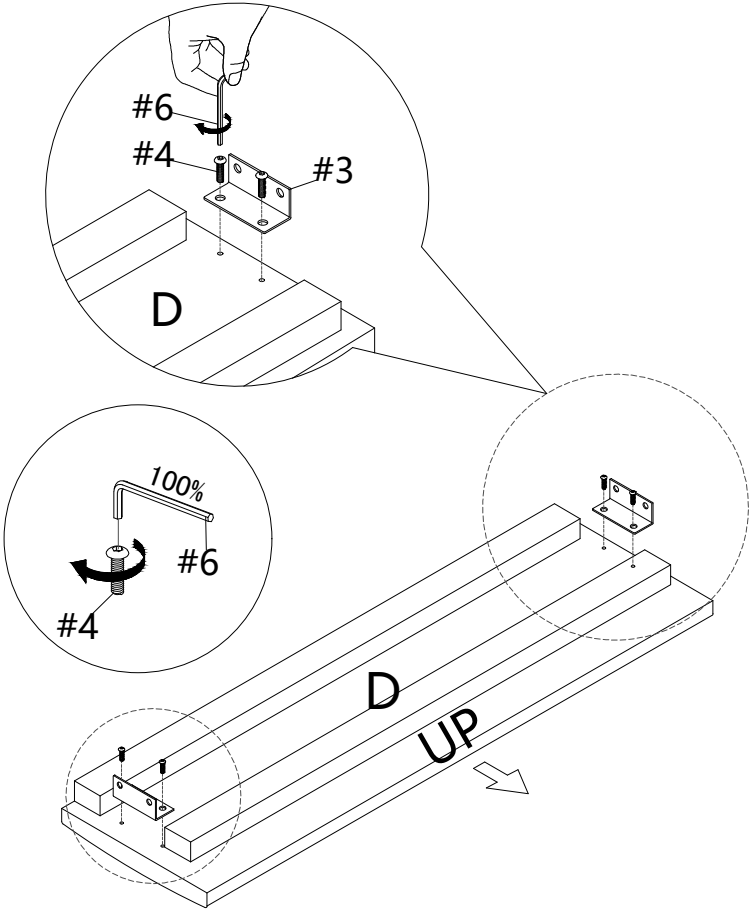

H	x1
	
Metal bar	

I	x4
	
Legs	

HARDWARE LIST

#1	x2	#2	x2	#3	x2	#4	x36	#5	x4
									
Bracket		L bracket		L bracket		Bolt			
						Ø6*20mm			

TOOL LIST

#6	x1
	
Allen key	
M6	

HARDWARE SPARE LIST

#4	x1
	
Bolt	
Ø6*20mm	

ASSEMBLY INSTRUCTIONS

STEP-1

#4	x4
	
Bolt Ø6*20mm	

#1	x2
	
Bracket	

#6	x1
	
Allen key M6	

ASSEMBLY INSTRUCTIONS

STEP-2

ASSEMBLY INSTRUCTIONS

STEP-3

#2	x2
	
L bracket	

#4	x4
	
Bolt	
Ø6*20mm	

#6	x1
	
Allen key	
M6	

ASSEMBLY INSTRUCTIONS

STEP-4

Attention:
Tighten the screw 30%! !

#4	x4
	
Bolt	
Ø6*20mm	

#6	x1
	
Allen key	
M6	

ASSEMBLY INSTRUCTIONS

STEP-5

#3	x2
	
L bracket	

#4	x4
	
Bolt	
φ6*20mm	

#6	x1
	
Allen key	
M6	

ASSEMBLY INSTRUCTIONS

STEP-6