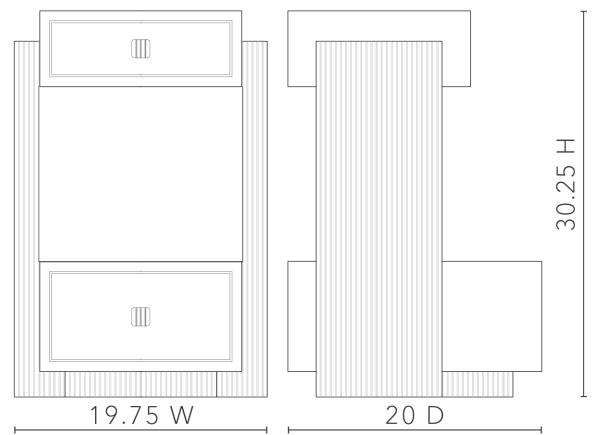

Warren 2-Drawer End Table, Soft Glow Oak

WAR-120-8980-884

- 19.75W x 20D x 30.25H
- Clear Lacquered Stained Oak Wood and Veneers
- Antique Brass Finished Cast Metal
- Soft Close Undermount Glides

VILLA & HOUSE