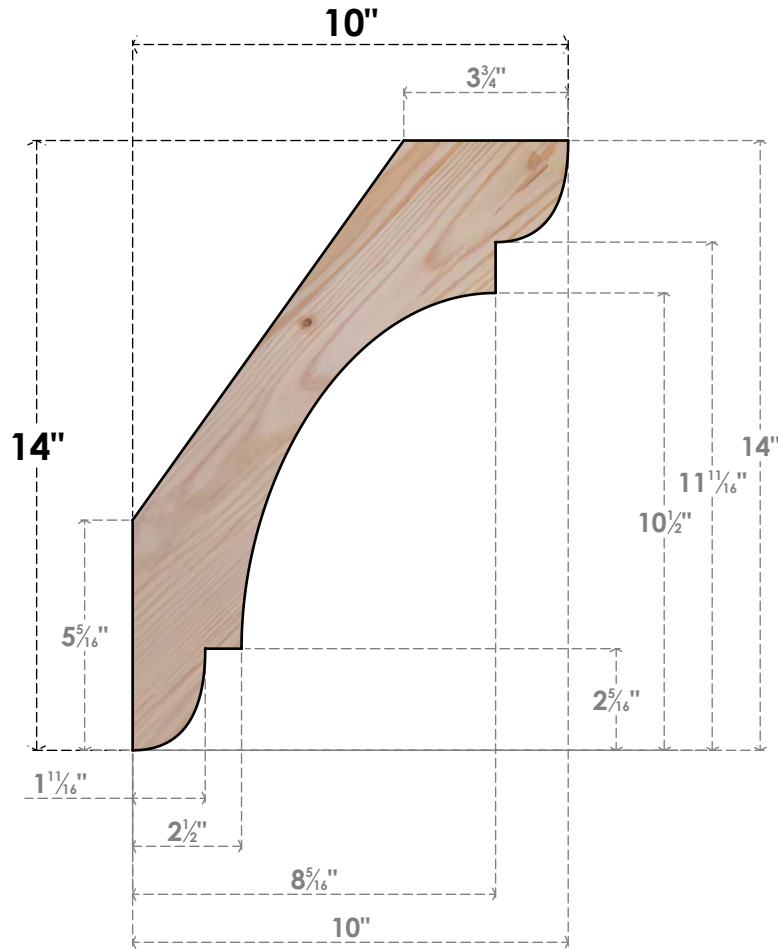

BRC04X10X14OLY00SDF

3 1/2"W X 10"D X 14"H OLYMPIC SMOOTH BRACE, DOUGLAS FIR

SIDE

FRONT

EKENA MILLWORK
2300 WEST MAIN ST.
CLARKSVILLE, TX 75426
TOLL FREE: 866-607-0453
WWW.EKENAMILLWORK.COM

NOTES

1. INSTALLATION TO BE COMPLETED IN ACCORDANCE WITH MANUFACTURER'S SPECIFICATIONS.
2. DRAWING MAY NOT BE TO SCALE
3. THIS DRAWING IS INTENDED FOR DESIGN AND PLANNING PURPOSES ONLY.
4. ALL INFORMATION CONTAINED HEREIN WAS CURRENT AT THE TIME OF DEVELOPMENT BUT MUST BE REVIEWED AND APPROVED BY THE PRODUCT MANUFACTURER TO BE CONSIDERED ACCURATE.
5. PRODUCTS ARE NOT KILN DRIED. THIS ITEM IS UNIQUE AND WILL CONTAIN THE NATURAL VARIATIONS THAT THE WOOD SPECIES OFFERS. THIS MAY RESULT IN VARIATIONS UP TO 1/4"