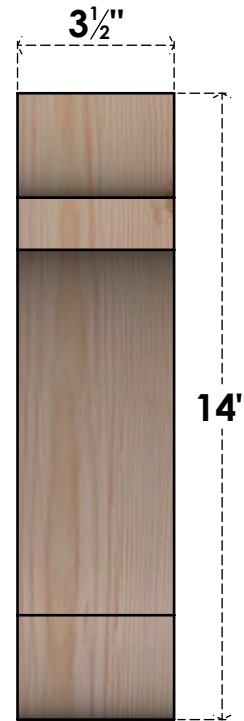

BRC04X10X14OLY00SDF

3 1/2"W X 10"D X 14"H OLYMPIC SMOOTH BRACE, DOUGLAS FIR

SIDE

FRONT

EKENA MILLWORK
2300 WEST MAIN ST.
CLARKSVILLE, TX 75426
TOLL FREE: 866-607-0453
WWW.EKENAMILLWORK.COM

NOTES

1. INSTALLATION TO BE COMPLETED IN ACCORDANCE WITH MANUFACTURER'S SPECIFICATIONS.
2. DRAWING MAY NOT BE TO SCALE
3. THIS DRAWING IS INTENDED FOR DESIGN AND PLANNING PURPOSES ONLY.
4. ALL INFORMATION CONTAINED HEREIN WAS CURRENT AT THE TIME OF DEVELOPMENT BUT MUST BE REVIEWED AND APPROVED BY THE PRODUCT MANUFACTURER TO BE CONSIDERED ACCURATE.
5. PRODUCTS ARE NOT KILN DRIED. THIS ITEM IS UNIQUE AND WILL CONTAIN THE NATURAL VARIATIONS THAT THE WOOD SPECIES OFFERS. THIS MAY RESULT IN VARIATIONS UP TO 1/4"