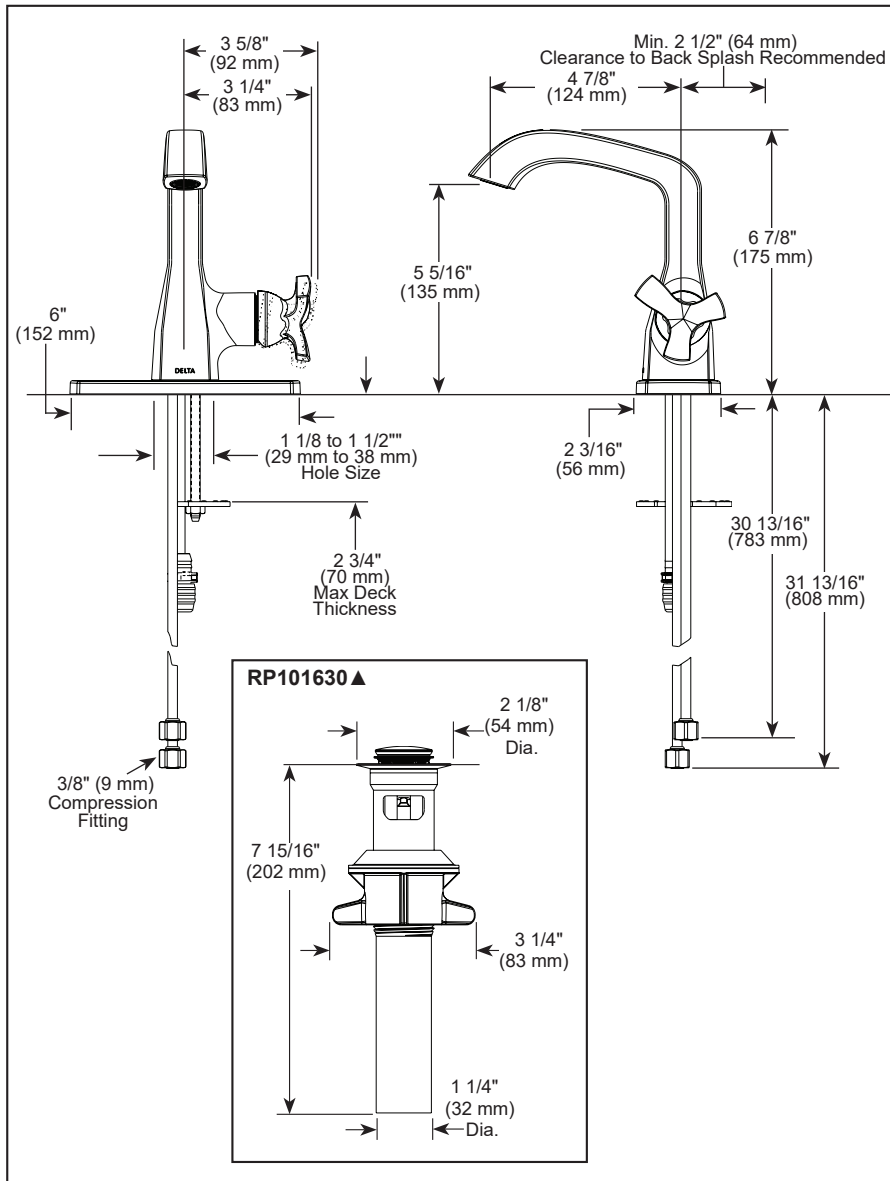

STANDARD SPECIFICATIONS:

- Max. flow rate 1.2 gpm @ 60 psi, 4.5 L/min @ 414 kPa
- One or three hole mount (escutcheon included)
- Solid metal construction
- Diamond coated ceramic cartridge
- 1/4" O.D. straight, staggered PEX supply tubes
- Model has metal drain with push pop-up type fitting with plated flange and stopper, no lift rod hole
- "LPU" models less pop-up drain; no lift rod hole
- Optional red/blue indicator ring provided with model

COMPLIES WITH:

- ASME A112.18.1 / CSA B125.1
- ASME A112.18.2 / CSA B125.2
- Indicates compliance to ICC/ANSI A117.1
- EPA WaterSense®

▲ Designate Proper Finish Suffix

Delta reserves the right (1) to make changes in specifications and materials, and (2) to change or discontinue models, both without notice or obligation. Dimensions are for reference only. See current full-line price book or www.deltafaucet.com for finish options and product availability.