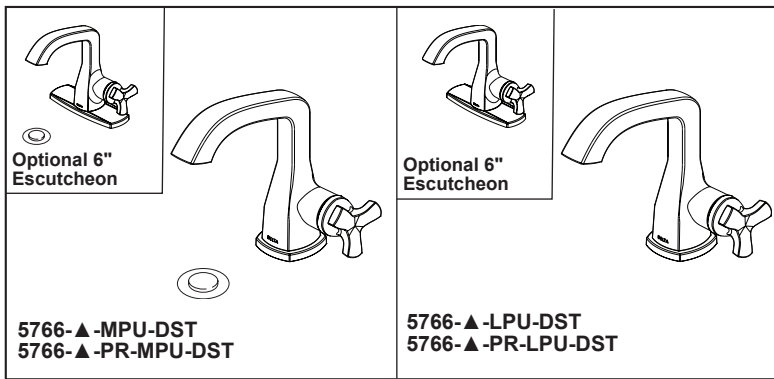

see what Delta can do™

BATHROOM FAUCET

- Stryke® Bath Collection
- Single Handle Deck Mount

FEATURES:

- Lumicoat™ Finish (-PR models only)
- Lumicoat™ Finishes easily wipe clean without cleaners and chemicals on the products most commonly touched areas

STANDARD SPECIFICATIONS:

- Max. flow rate 1.2 gpm @ 60 psi, 4.5 L/min @ 414 kPa
- One or three hole mount (escutcheon included)
- Solid metal construction
- Diamond coated ceramic cartridge
- 1/4" O.D. straight, staggered PEX supply tubes
- Model has metal drain with push pop-up type fitting with plated flange and stopper, no lift rod hole
- "LPU" models less pop-up drain; no lift rod hole
- Optional red/blue indicator ring provided with model

COMPLIES WITH:

- ASME A112.18.1 / CSA B125.1
- ASME A112.18.2 / CSA B125.2
- Indicates compliance to ICC/ANSI A117.1
- EPA WaterSense®

▲ Designate Proper Finish Suffix

Delta reserves the right (1) to make changes in specifications and materials, and (2) to change or discontinue models, both without notice or obligation. Dimensions are for reference only. See current full-line price book or www.deltafaucet.com for finish options and product availability.