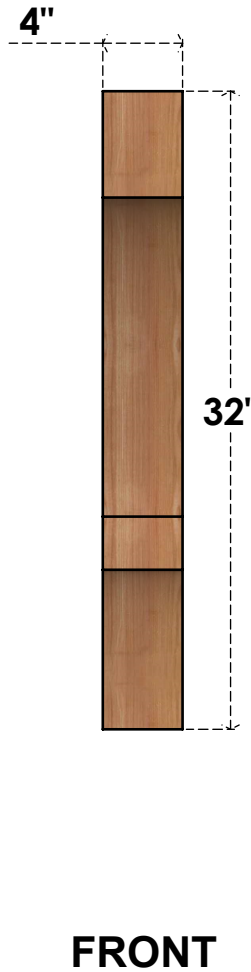

# BRC04X20X32BOA00RWR

4"W X 20"D X 32"H BALBOA ROUGH SAWN BRACE, WESTERN RED CEDAR

EKENA MILLWORK  
 2300 WEST MAIN ST.  
 CLARKSVILLE, TX 75426  
 TOLL FREE: 866-607-0453  
 WWW.EKENAMILLWORK.COM

### NOTES

1. INSTALLATION TO BE COMPLETED IN ACCORDANCE WITH MANUFACTURER'S SPECIFICATIONS.
2. DRAWING MAY NOT BE TO SCALE
3. THIS DRAWING IS INTENDED FOR DESIGN AND PLANNING PURPOSES ONLY.
4. ALL INFORMATION CONTAINED HEREIN WAS CURRENT AT THE TIME OF DEVELOPMENT BUT MUST BE REVIEWED AND APPROVED BY THE PRODUCT MANUFACTURER TO BE CONSIDERED ACCURATE.
5. PRODUCTS ARE NOT KILN DRIED. THIS ITEM IS UNIQUE AND WILL CONTAIN THE NATURAL VARIATIONS THAT THE WOOD SPECIES OFFERS. THIS MAY RESULT IN VARIATIONS UP TO 1/4"