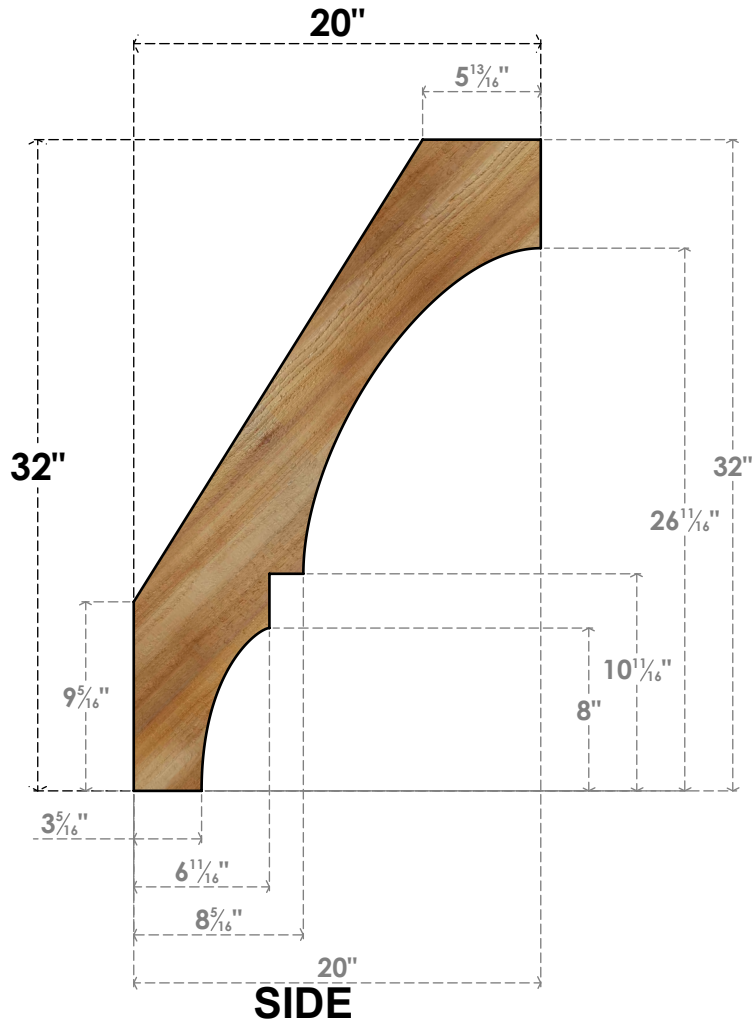

# BRC04X20X32BOA00RWR

4"W X 20"D X 32"H BALBOA ROUGH SAWN BRACE, WESTERN RED CEDAR

EKENA MILLWORK  
 2300 WEST MAIN ST.  
 CLARKSVILLE, TX 75426  
 TOLL FREE: 866-607-0453  
 WWW.EKENAMILLWORK.COM

### NOTES

1. INSTALLATION TO BE COMPLETED IN ACCORDANCE WITH MANUFACTURER'S SPECIFICATIONS.
2. DRAWING MAY NOT BE TO SCALE
3. THIS DRAWING IS INTENDED FOR DESIGN AND PLANNING PURPOSES ONLY.
4. ALL INFORMATION CONTAINED HEREIN WAS CURRENT AT THE TIME OF DEVELOPMENT BUT MUST BE REVIEWED AND APPROVED BY THE PRODUCT MANUFACTURER TO BE CONSIDERED ACCURATE.
5. PRODUCTS ARE NOT KILN DRIED. THIS ITEM IS UNIQUE AND WILL CONTAIN THE NATURAL VARIATIONS THAT THE WOOD SPECIES OFFERS. THIS MAY RESULT IN VARIATIONS UP TO 1/4"