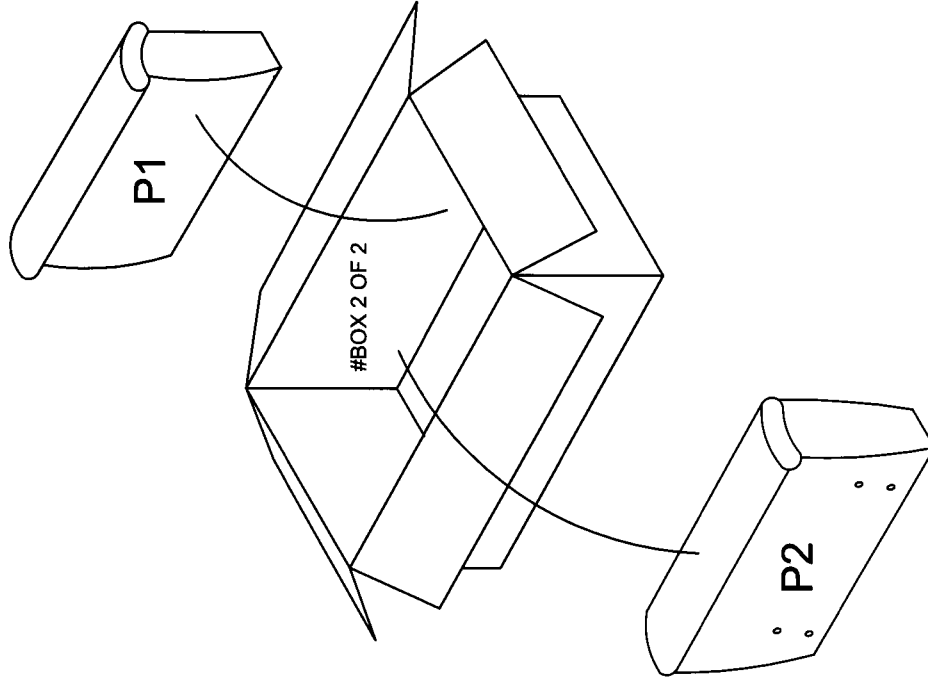

		
D	1PC	
Spanner		

PART LIST

<p>P1</p>  <p>ARM REST - LEFT (1PC)</p>	<p>P2</p>  <p>ARM REST - RIGHT (1PC)</p>	<p>P3</p>  <p>BACK REST (1PC)</p>	<p>P4</p>  <p>BACK CUSHION - LEFT (1PC)</p>
<p>P5</p>  <p>BACK CUSHION - RIGHT (1PC)</p>	<p>P6</p>  <p>CUSHION SEAT (2PCS)</p>	<p>P7</p>  <p>SEAT BASE (1PC)</p>	<p>P8</p>  <p>PLASTIC LEG (4PCS)</p>

ASSEMBLY INSTRUCTION

STEP 1.

Open the cover cloth located behind the Seat Base (P8) (1pc) and remove all part and hardware.

STEP 2.

Remove all part and hardware.

ASSEMBLY INSTRUCTION

STEP 3.

Attached the Threaded Rods (A) (10pcs) to Back Rest (P3)(1pc) and Arm Rest (P1&P2) (2pcs).

	
A	10PCS
Threaded Rod 5/16 x 75mm	

STEP 4.

Attached the Back Rest (P3) and Arm Rest (P1 &P2) to the Seat Base (P7)(1pc)

ASSEMBLY INSTRUCTION

STEP 5.

Attached the Back Rest (P3), Arm Rest (P1&P2) to Seat Base (P7) (1pc).
 Used Flat Washer (C) (10pcs), Nut (B)(10pcs) and Spanner(D) to assemble.
 Make sure the bolts are fully tighten and secure.

	C	10PCS
	Flat Washer 5/ 16 x 25mm	
	B	10PCS
	Nut 5/16 x 12mm	

ASSEMBLY INSTRUCTION

STEP 6.

Closed cover cloth with velcro.

Attached Plastic Leg (P8) (4pcs) to Seat Base (P7) (1pc). Legs should be tightened.