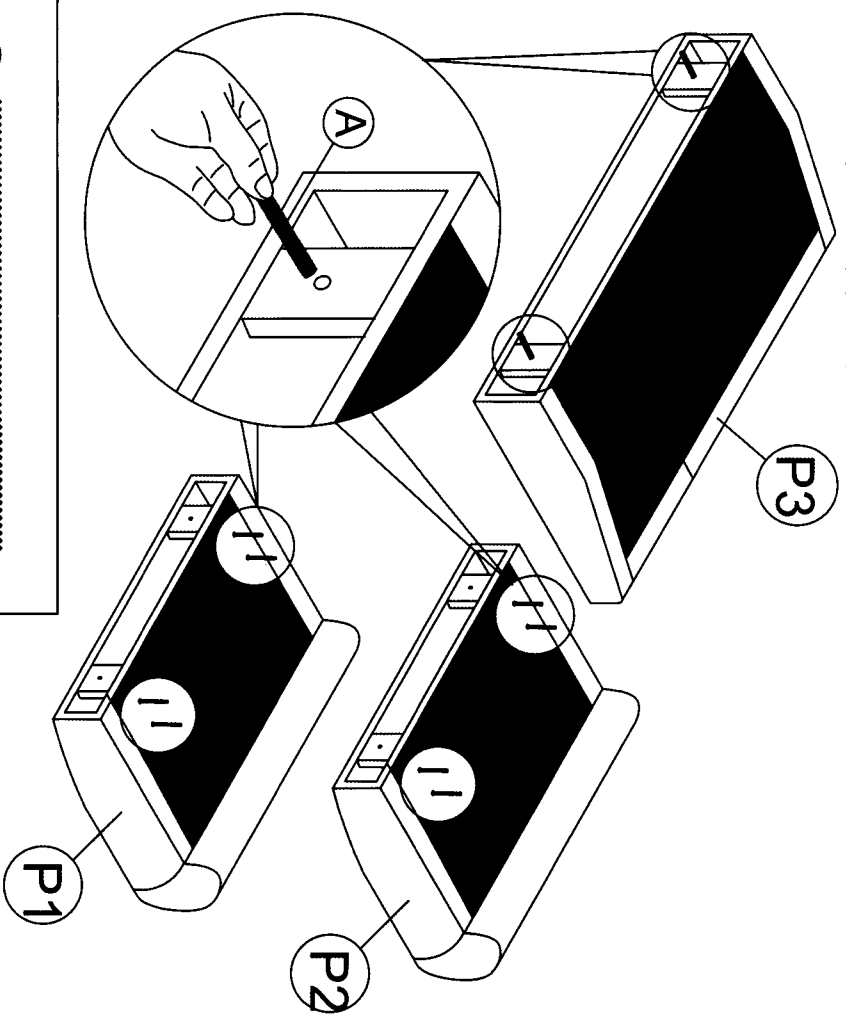

		
D	1PC	
Spanner		

PART LIST

<p>P1</p>  <p>ARM REST - LEFT (1PC)</p>	<p>P2</p>  <p>ARM REST - RIGHT (1PC)</p>	<p>P3</p>  <p>BACK REST (1PC)</p>	<p>P4</p>  <p>BACK CUSHION - LEFT (1PC)</p>
<p>P5</p>  <p>BACK CUSHION - RIGHT (1PC)</p>	<p>P6</p>  <p>CUSHION SEAT (2PCS)</p>	<p>P7</p>  <p>SEAT BASE (1PC)</p>	<p>P8</p>  <p>PLASTIC LEG (4PCS)</p>

ASSEMBLY INSTRUCTION

STEP 1.

Open the cover cloth located behind the Seat Base (P8) (1pc) and remove all part and hardware.

STEP 2.

Remove all part and hardware.

ASSEMBLY INSTRUCTION

STEP 3.

Attached the Threaded Rods (A) (10pcs) to Back Rest (P3)(1pc) and Arm Rest (P1&P2) (2pcs).

	
A	10PCS
Threaded Rod 5/16 x 75mm	

STEP 4.

Attached the Back Rest (P3) and Arm Rest (P1 &P2) to the Seat Base (P7)(1pc)

ASSEMBLY INSTRUCTION

STEP 5.

Attached the Back Rest (P3), Arm Rest (P1&P2) to Seat Base (P7) (1pc).
 Used Flat Washer (C) (10pcs), Nut (B)(10pcs) and Spanner(D) to assemble.
 Make sure the bolts are fully tighten and secure.

	C	10PCS
	Flat Washer 5/ 16 x 25mm	
	B	10PCS
	Nut 5/16 x 12mm	

ASSEMBLY INSTRUCTION

STEP 6.

Closed cover cloth with velcro.

Attached Plastic Leg (P8) (4pcs) to Seat Base (P7) (1pc). Legs should be tightened.