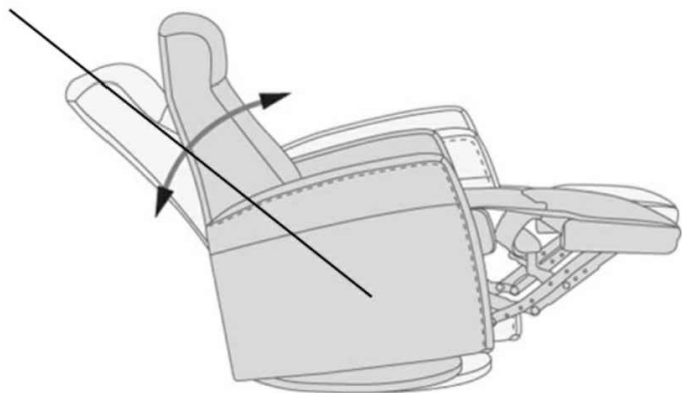

Reclined Max 145°

Distance from wall for full recline 6"

*Rotate Chair 90° to fit through the door before attaching backrest