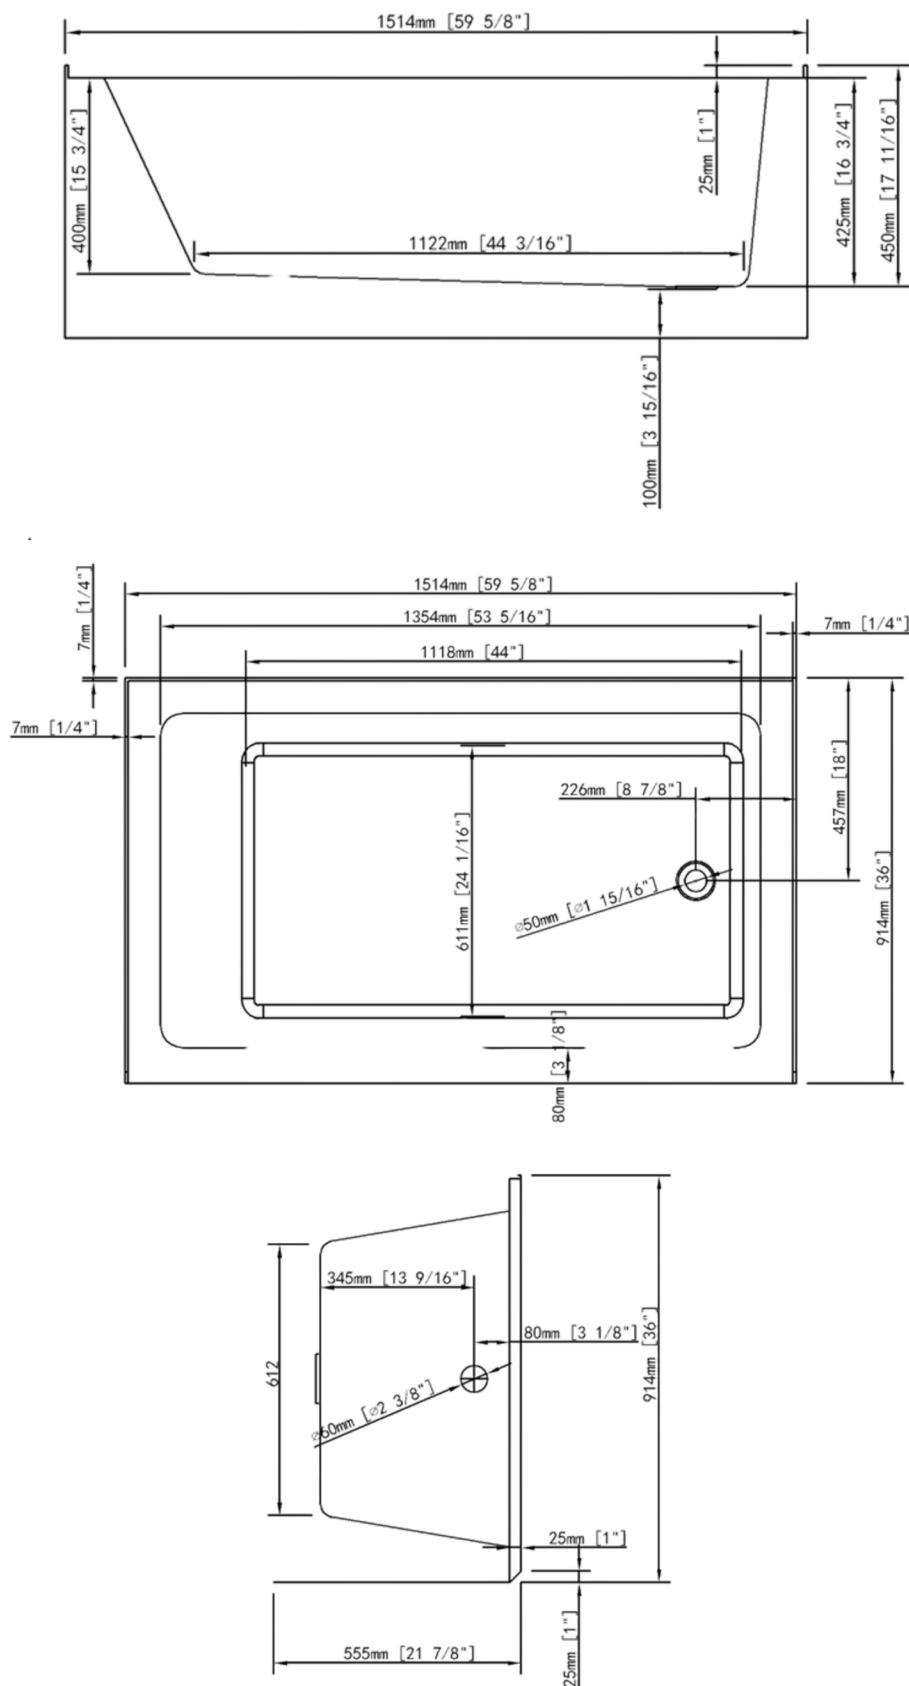

LUXE-R

60" X 36" Rectangular 3-Wall Alcove Bathtub
GLOSSY WHITE

CONDRIIS

For bulk purchase or check out other models
please contact:

Info@condrisbath.com