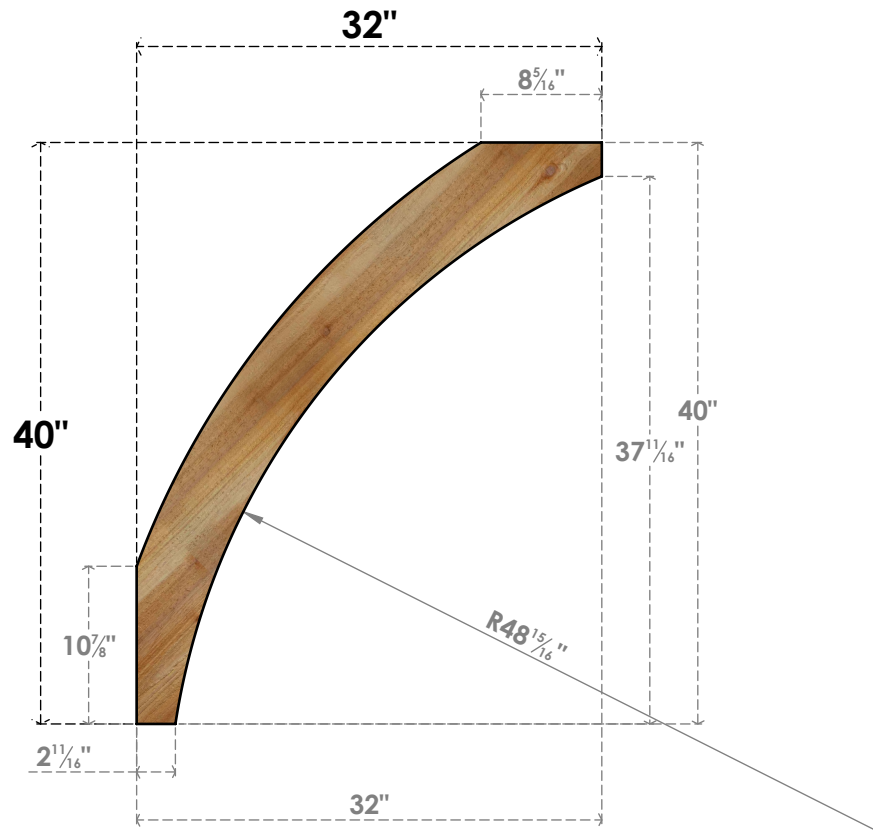

# BRC04X32X40THR00RWR

4"W X 32"D X 40"H THORTON ROUGH SAWN BRACE, WESTERN RED CEDAR

**SIDE**

**FRONT**

EKENA MILLWORK  
 2300 WEST MAIN ST.  
 CLARKSVILLE, TX 75426  
 TOLL FREE: 866-607-0453  
 WWW.EKENAMILLWORK.COM