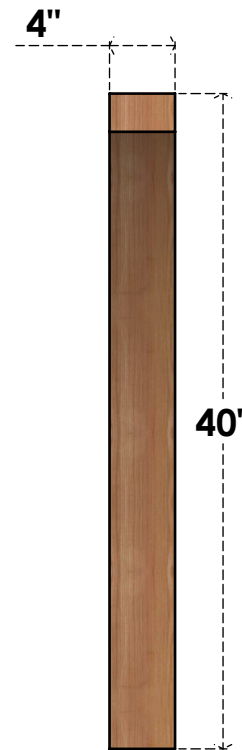

# BRC04X32X40THR00RWR

4"W X 32"D X 40"H THORTON ROUGH SAWN BRACE, WESTERN RED CEDAR

**SIDE**

**FRONT**

EKENA MILLWORK  
 2300 WEST MAIN ST.  
 CLARKSVILLE, TX 75426  
 TOLL FREE: 866-607-0453  
 WWW.EKENAMILLWORK.COM

**NOTES**

1. INSTALLATION TO BE COMPLETED IN ACCORDANCE WITH MANUFACTURER'S SPECIFICATIONS.
2. DRAWING MAY NOT BE TO SCALE
3. THIS DRAWING IS INTENDED FOR DESIGN AND PLANNING PURPOSES ONLY.
4. ALL INFORMATION CONTAINED HEREIN WAS CURRENT AT THE TIME OF DEVELOPMENT BUT MUST BE REVIEWED AND APPROVED BY THE PRODUCT MANUFACTURER TO BE CONSIDERED ACCURATE.
5. PRODUCTS ARE NOT KILN DRIED. THIS ITEM IS UNIQUE AND WILL CONTAIN THE NATURAL VARIATIONS THAT THE WOOD SPECIES OFFERS. THIS MAY RESULT IN VARIATIONS UP TO 1/4"