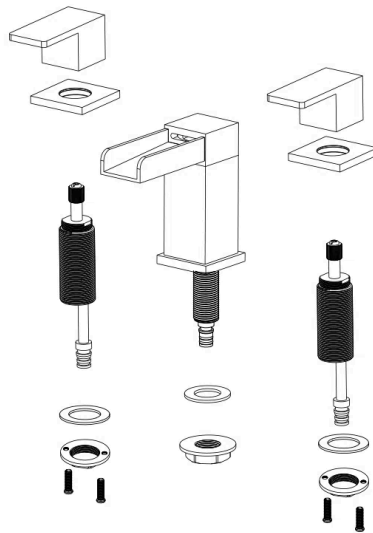

INSTALLATION READY

Includes two waterlines and durable brass mounting hardware for quick setup.

Pop-up drain

Faucet body with extension copper pipe

Hot and cold inlet pipes

Connect hose

G9/16" to G1/2" adapter

Handle parts

Installation manual

Gloves