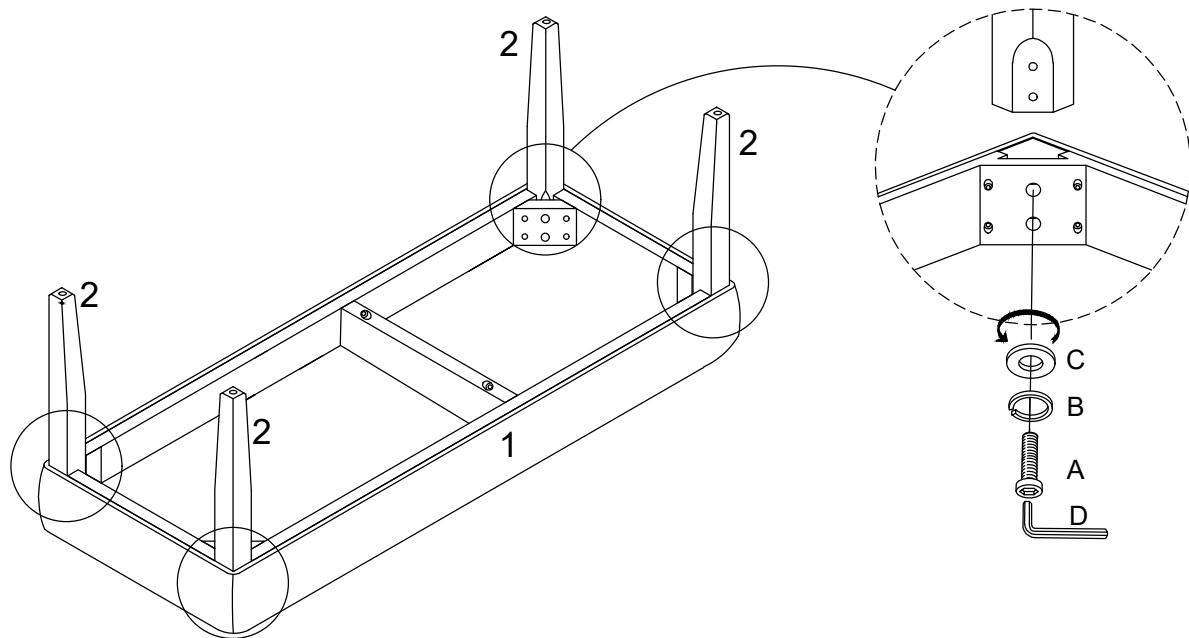

ASSEMBLY INSTRUCTIONS

ITEM NO : CB5596 DINING BENCH

1/1

HARDWARE LIST			
NO	PART		Q'TY
A		Ø5/16"x57mm	8
B		Ø5/16"x13mm	8
C		Ø5/16"x19mm	8
D		5mm	1

PART LIST			
NO	PART		Q'TY
1		Seat cushion	1
2		Bench leg	4

STEP 1

Completed

Do not tighten screws until completely assembled.