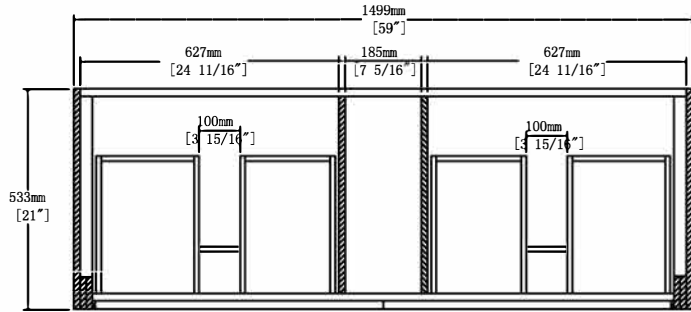

Dimensions

Item NO.

Projece

Size

Date

2020-6-24