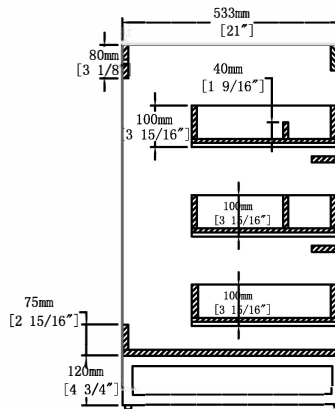

Dimensions

Item NO.

Projece

Size

Date

2020-6-24