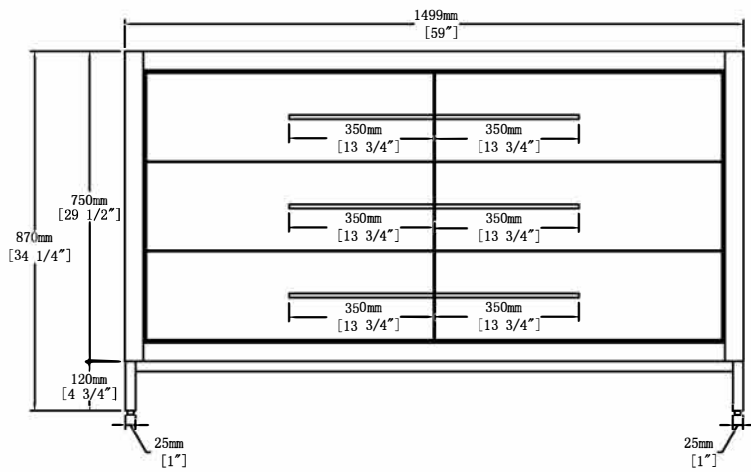

Dimensions

Item NO.

Projece

Size

Date

2020-6-24