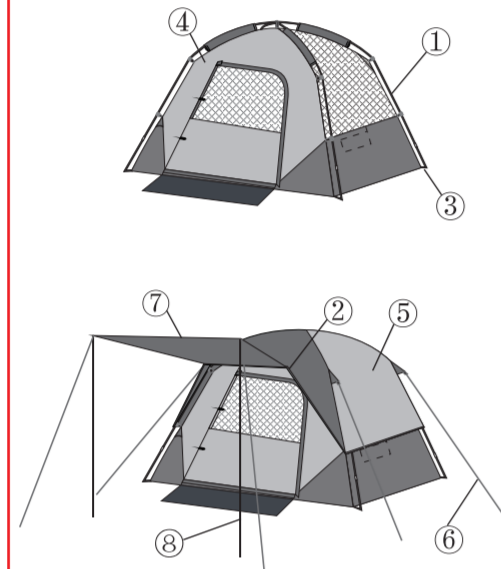

正面

4 Person Family Camping Tent Instruction Manual

Before you begin

Read all instructions before set up.
Select a level site clear of rocks,branches, and other hard or sharp objects to install your tent.

Warning: Keep clear of overhead power lines.
Do not set up your tent under trees because of potential lighting strikes or falling tree limbs in inclement weather.
Secure with all stakes and guy lines provided to prevent property damage or personal injury.

For best results in windy conditions, position narrow end of tent into the wind.
Do not drop tent or pole bag on its end.
Do not bounce tent bag on its end to get the tent out, as these actions may damage the frame.

Although it is possible to pitch this tent alone, it is faster/easier to with two people.
Under no circumstances should this product be used to cover automobiles,marine products or similar items.

Never let tent poles snap together as this can damage the pole end.
Caution: Avoid pinch points when opening and closing tent frame.

Component List:

Component	Quantity
① Tent Poles	2
② Fly Pole	1
③ Ground Stakes	14
④ Tent Body	1
⑤ Rain Fly	1
⑥ Guy Lines	9
⑦ Sunshade curtain	1
⑧ Support rod group	2
⑨ Dry hanging net	1
⑩ Bag of stakes	1
⑪ Bag of Poles	1
⑫ Storage Bag	1