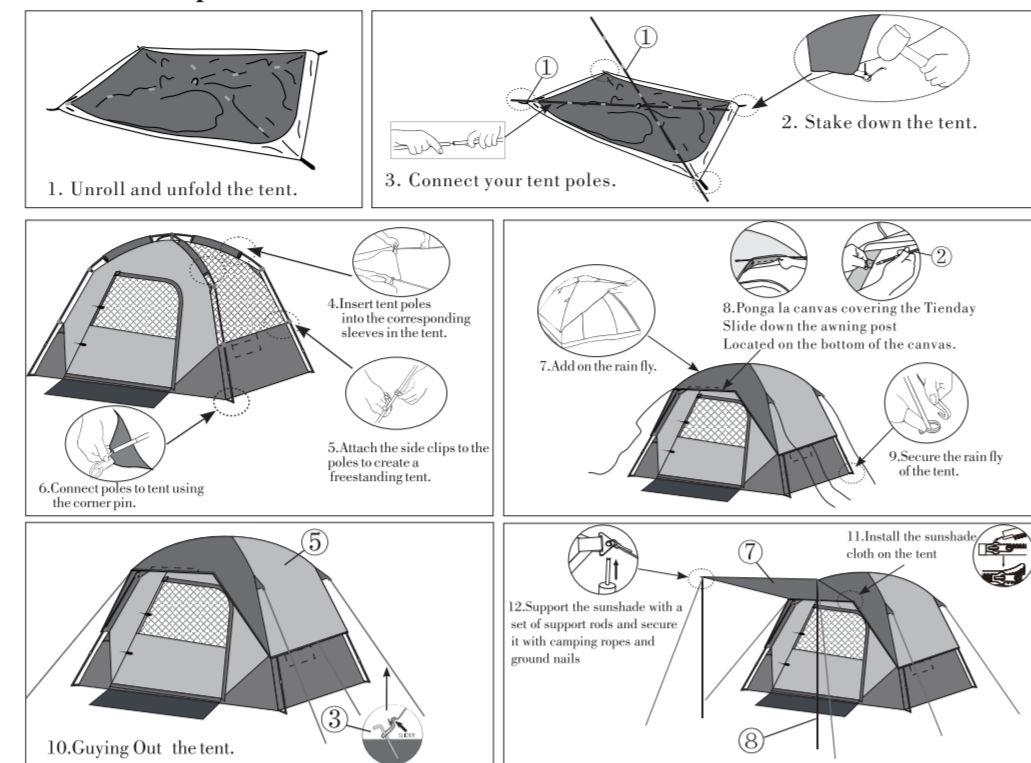

正面

4 Person Family Camping Tent Instruction Manual

Before you begin

Read all instructions before set up.
Select a level site clear of rocks,branches, and other hard or sharp objects to install your tent.

Warning: Keep clear of overhead power lines.
Do not set up your tent under trees because of potential lighting strikes or falling tree limbs in inclement weather.
Secure with all stakes and guy lines provided to prevent property damage or personal injury.

For best results in windy conditions, position narrow end of tent into the wind.
Do not drop tent or pole bag on its end.
Do not bounce tent bag on its end to get the tent out, as these actions may damage the frame.

Although it is possible to pitch this tent alone, it is faster/easier to with two people.
Under no circumstances should this product be used to cover automobiles,marine products or similar items.

Never let tent poles snap together as this can damage the pole end.
Caution: Avoid pinch points when opening and closing tent frame.

Component List:

Component	Quantity
① Tent Poles	2
② Fly Pole	1
③ Ground Stakes	14
④ Tent Body	1
⑤ Rain Fly	1
⑥ Guy Lines	9
⑦ Sunshade curtain	1
⑧ Support rod group	2
⑨ Dry hanging net	1
⑩ Bag of stakes	1
⑪ Bag of Poles	1
⑫ Storage Bag	1

How to Set Up A Tent

WARNING: KEEP ALL FLAME AND HEAT SOURCES AWAY FROM THIS TENT FABRIC.

The tent meets the flammability requirements of CPAI-84. The fabric may burn if left in continuous contact with any flame source. The application of any foreign substance to the tent fabric may render the flame-resistant properties ineffective.

Never use any fuel burning oxygen consuming devices or any devices that produce any fumes, including stoves, lanterns, candles, hibachis or heaters in or around your tent. This could result in carbon monoxide poisoning, injury or death.

Your failure to follow these warnings could cause death, serious injury or permanent disability to you or others.

Made in China

10 mm
210 mm

反面

Made in China

Happy Camper Experience!

HOWALK