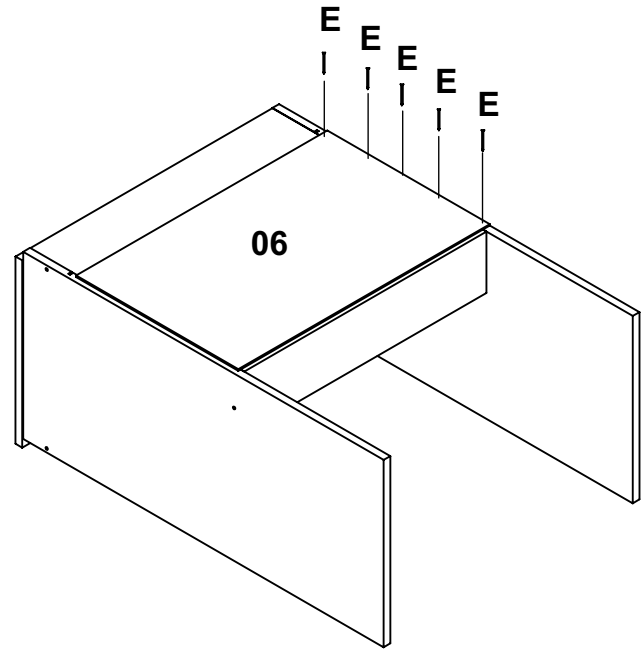

01

PLACE GLUE "H" ON DOWELS "A".

03

02

04