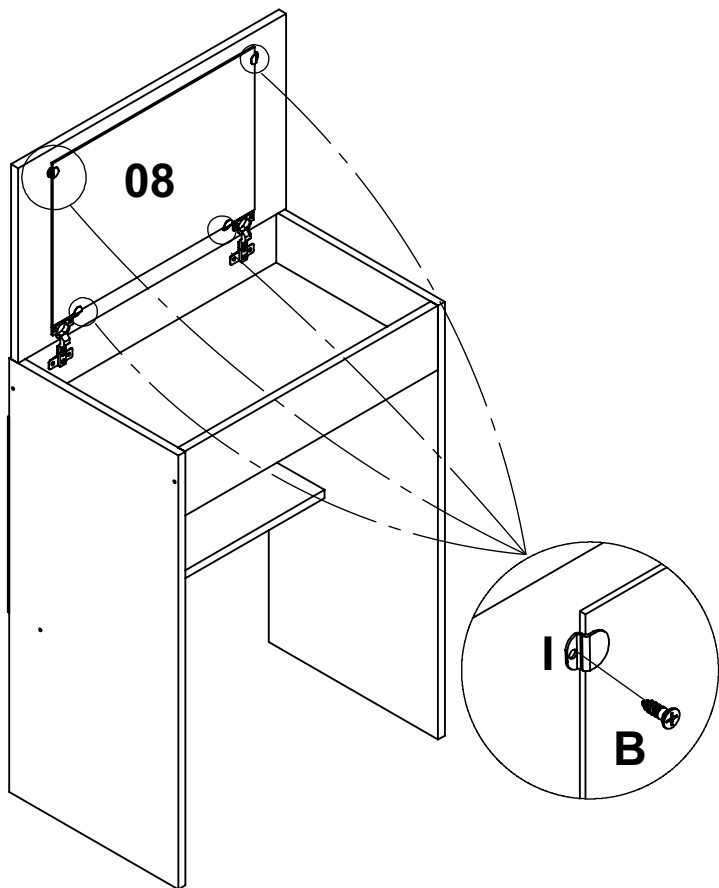

IMPORTANT: PLEASE READ THE INSTRUCTIONS CAREFULLY BEFORE ASSEMBLY.

**NECESSARY TOOLS:**

A		WOOD DOWEL Ø6X30 12
B		SCREW Ø3,5X14 CC 12
C		SCREW Ø3,5X40 CC 06
D		STICKER 12MM 06

E		NAIL 10X10 18
F		HINGE Ø26x5 02
G		FOOT 04
H		GLUE 01
I		MIRROR SUPPORT 04

01

PLACE GLUE "H" ON DOWELS "A".

03

02

04

05

06

MAXIMUM WEIGHT CAPACITY: 44,19 lbs