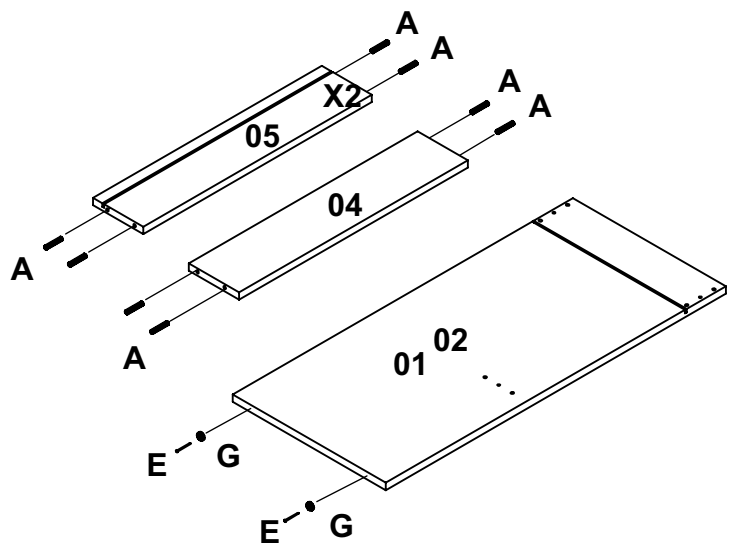

01

PLACE GLUE "H" ON DOWELS "A".