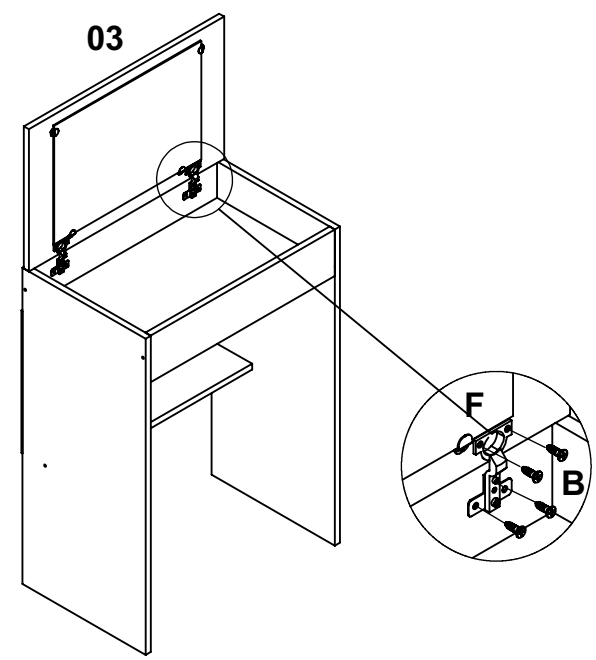

# ASSEMBLY INSTRUCTIONS

COD	DESCRIPTION	DIMENSIONS	QTY
01	LEFT SIDE	31 1/2"x 14 1/8"x 5/8"	01
02	RIGHT SIDE	31 1/2"x 14 1/8"x 5/8"	01
03	TOP	22 1/2"x 14 1/8"x 5/8"	01
04	SHELF	21 1/8"x 4 5/8"x 5/8"	01
05	CROSSPICIE	21 1/8"x 4 5/8"x 5/8"	02
06	BACK	22"x 14 1/8"x 1/8"	01
07	BOTTOM	21 5/8"x 13 1/2"x 1/8"	01
08	MIRROR	---	01

IMPORTANT: PLEASE READ THE INSTRUCTIONS CAREFULLY BEFORE ASSEMBLY.

**NECESSARY TOOLS:**

A		WOOD DOWEL Ø6X30 12
B		SCREW Ø3,5X14 CC 12
C		SCREW Ø3,5X40 CC 06
D		STICKER 12MM 06

E		NAIL 10X10 18
F		HINGE Ø26x5 02
G		FOOT 04
H		GLUE 01
I		MIRROR SUPPORT 04

01

PLACE GLUE "H" ON DOWELS "A".

03

02

04

05

06

MAXIMUM WEIGHT CAPACITY: 44,19 lbs