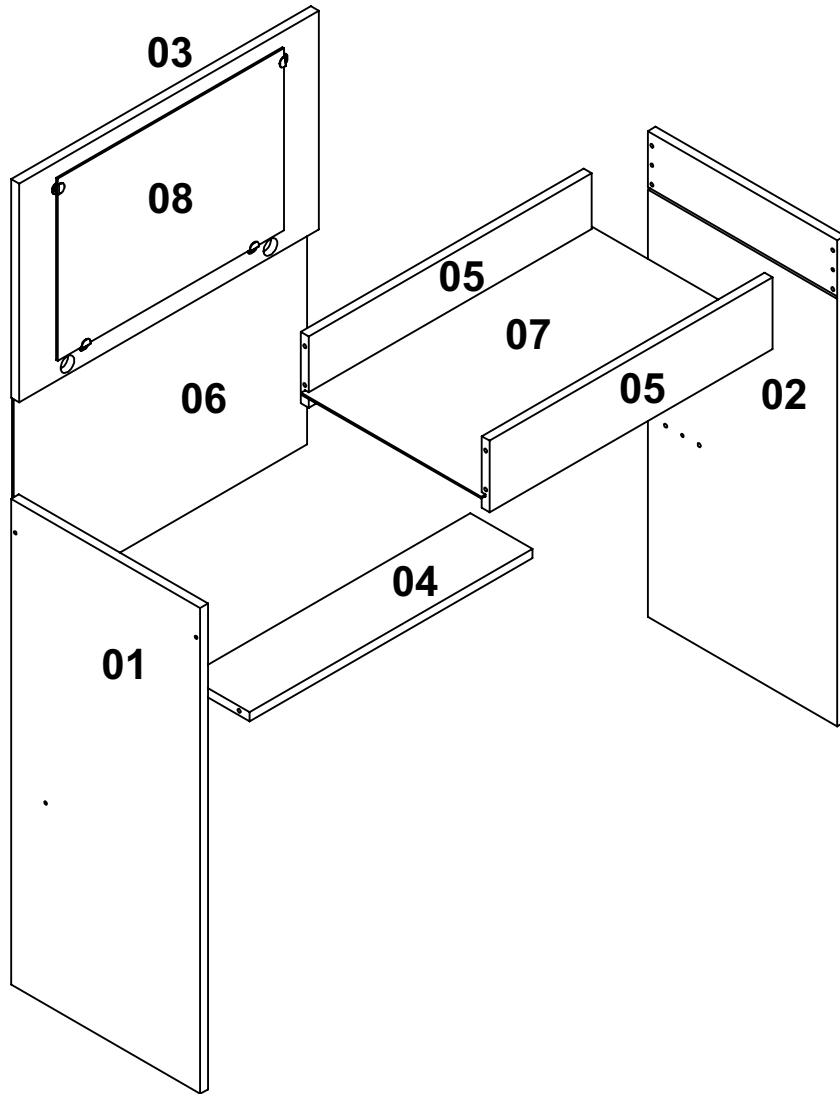

# ASSEMBLY INSTRUCTIONS

COD	DESCRIPTION	DIMENSIONS	QTY
01	LEFT SIDE	31 1/2"x 14 1/8"x 5/8"	01
02	RIGHT SIDE	31 1/2"x 14 1/8"x 5/8"	01
03	TOP	22 1/2"x 14 1/8"x 5/8"	01
04	SHELF	21 1/8"x 4 5/8"x 5/8"	01
05	CROSSPICIE	21 1/8"x 4 5/8"x 5/8"	02
06	BACK	22"x 14 1/8"x 1/8"	01
07	BOTTOM	21 5/8"x 13 1/2"x 1/8"	01
08	MIRROR	---	01

01

PLACE GLUE "H" ON DOWELS "A".

03

02

04

05

06

MAXIMUM WEIGHT CAPACITY: 44,19 lbs