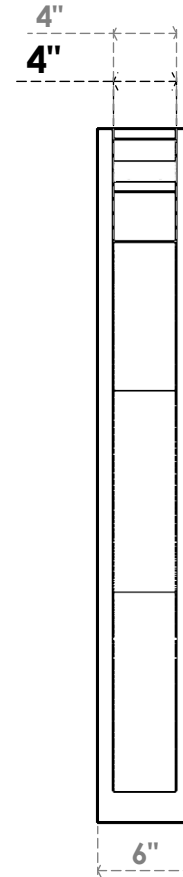

ITEM NUMBER: OUTUROC040X060X32000X44000X040X020X040FST04RCPR

4"W TOP X 6"W BACK X 32"D X 44"H X 4"T TOP X 2"T BACK TIMBERTHANE ROUGH CEDAR FUNSTON FAUX WOOD OPEN OUTLOOKER, TRADITIONAL TOP AND BLOCK BACK, 4"W CLOSED BRACE, PRIMED TAN

SIDE PROFILE

FRONT PROFILE

ISOMETRIC

GENERATED DATE : 07/06/2023

EKENA MILLWORK
2300 WEST MAIN ST.
CLARKSVILLE, TX 75426
TOLL FREE: 866-607-0453
WWW.EKENAMILLWORK.COM

NOTES

1. INSTALLATION TO BE COMPLETED IN ACCORDANCE WITH MANUFACTURER'S SPECIFICATIONS.
2. DRAWING MAY NOT BE TO SCALE
3. THIS DRAWING IS INTENDED FOR DESIGN AND PLANNING PURPOSES ONLY.
4. ALL INFORMATION CONTAINED HEREIN WAS CURRENT AT THE TIME OF DEVELOPMENT BUT MUST BE REVIEWED AND APPROVED BY THE PRODUCT MANUFACTURER TO BE CONSIDERED ACCURATE.
5. TIMBERTHANE ARCHITECTURAL PRODUCTS ARE MADE FROM HIGH DENSITY URETHANE AND COME FACTORY PRIMED