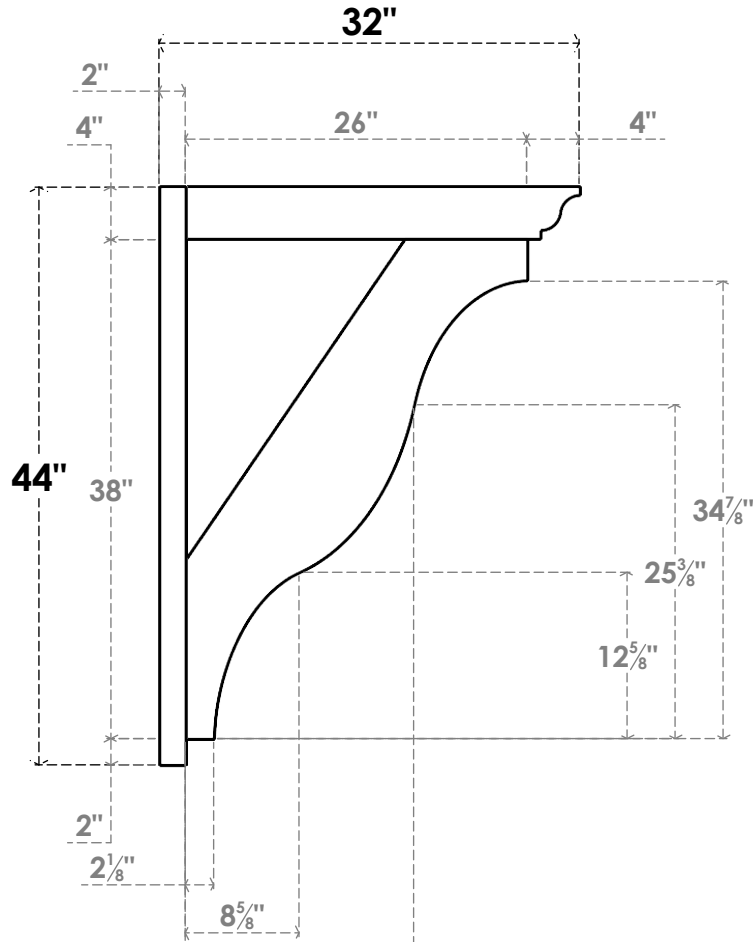

ITEM NUMBER: OUTUROC040X060X32000X44000X040X020X040FST04RCPR

4"W TOP X 6"W BACK X 32"D X 44"H X 4"T TOP X 2"T BACK TIMBERTHANE ROUGH CEDAR FUNSTON FAUX WOOD OPEN OUTLOOKER, TRADITIONAL TOP AND BLOCK BACK, 4"W CLOSED BRACE, PRIMED TAN

SIDE PROFILE

FRONT PROFILE

ISOMETRIC

GENERATED DATE : 07/06/2023

EKENA MILLWORK
2300 WEST MAIN ST.
CLARKSVILLE, TX 75426
TOLL FREE: 866-607-0453
WWW.EKENAMILLWORK.COM

NOTES

1. INSTALLATION TO BE COMPLETED IN ACCORDANCE WITH MANUFACTURER'S SPECIFICATIONS.
2. DRAWING MAY NOT BE TO SCALE
3. THIS DRAWING IS INTENDED FOR DESIGN AND PLANNING PURPOSES ONLY.
4. ALL INFORMATION CONTAINED HEREIN WAS CURRENT AT THE TIME OF DEVELOPMENT BUT MUST BE REVIEWED AND APPROVED BY THE PRODUCT MANUFACTURER TO BE CONSIDERED ACCURATE.
5. TIMBERTHANE ARCHITECTURAL PRODUCTS ARE MADE FROM HIGH DENSITY URETHANE AND COME FACTORY PRIMED