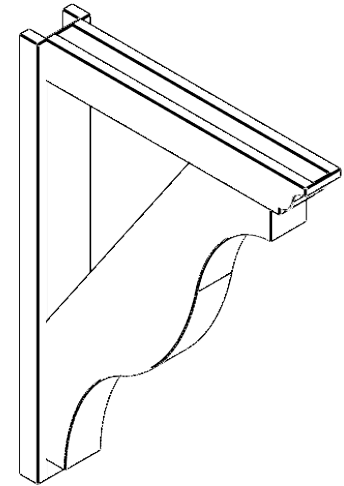

ITEM NUMBER: OUTUROC040X060X32000X44000X040X020X040FST04RCPR

4"W TOP X 6"W BACK X 32"D X 44"H X 4"T TOP X 2"T BACK TIMBERTHANE ROUGH CEDAR FUNSTON FAUX WOOD OPEN OUTLOOKER, TRADITIONAL TOP AND BLOCK BACK, 4"W CLOSED BRACE, PRIMED TAN

SIDE PROFILE

FRONT PROFILE

ISOMETRIC

GENERATED DATE : 07/06/2023

EKENA MILLWORK
2300 WEST MAIN ST.
CLARKSVILLE, TX 75426
TOLL FREE: 866-607-0453
WWW.EKENAMILLWORK.COM

NOTES

1. INSTALLATION TO BE COMPLETED IN ACCORDANCE WITH MANUFACTURER'S SPECIFICATIONS.
2. DRAWING MAY NOT BE TO SCALE
3. THIS DRAWING IS INTENDED FOR DESIGN AND PLANNING PURPOSES ONLY.
4. ALL INFORMATION CONTAINED HEREIN WAS CURRENT AT THE TIME OF DEVELOPMENT BUT MUST BE REVIEWED AND APPROVED BY THE PRODUCT MANUFACTURER TO BE CONSIDERED ACCURATE.
5. TIMBERTHANE ARCHITECTURAL PRODUCTS ARE MADE FROM HIGH DENSITY URETHANE AND COME FACTORY PRIMED