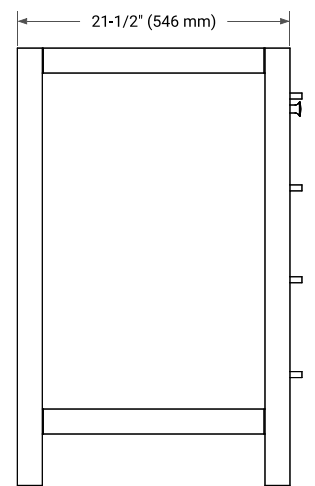

## BASE CABINET DIMENSIONS

72" W x 21.5" D x 34.5" H

## FRONT VIEW

## SIDE VIEW

## PLAN VIEW