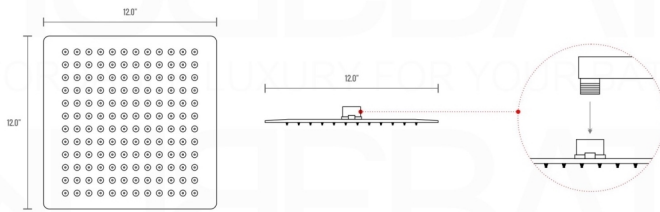

KUBEBATH
AFFORDABLE LUXURY FOR YOUR BATHROOM

PIAZZA RAIN SHOWER HEAD (ARS300)