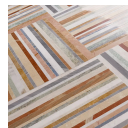

PRODUCT GALLERY