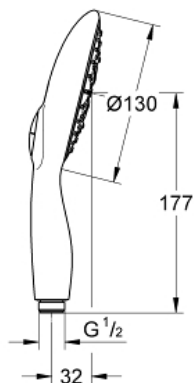

POWER&SOUL 130

MODEL # 27673000

Pure Freude
an Wasser

Product Description: POWER&SOUL 130

Standard Specification:

- 4 sprays: GROHE Rain O², Rain, Bokoma Spray and Jet
- 2.5 gpm (9.5 l/min) flow limiter
- **GROHE DreamSpray** perfect spray pattern
- **GROHE One-click showering** spray selection via push button
- **GROHE StarLight** chrome finish
- **SpeedClean** anti-lime system
- Inner WaterGuide for a longer life
- Universal mounting system (fits all standard shower hoses)
- Suitable for instantaneous heater
- Max Flow Rate 2.5 gpm (9.5 L/min)
- Min. recommended pressure: 15 psi (1.0 bar)

Applicable Codes & Standards:

- Energy Policy Act of 1992
- ASME A112.18.1/CSA B125.1

Color:

- 27673000 StarLight Chrome