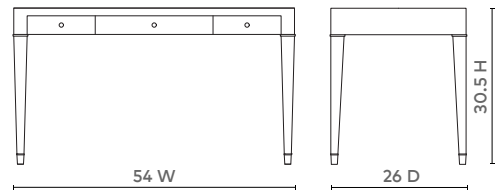

CLAUDETTE DESK, WHITE AND BRASS

CLU-350-5129-803

- 54w x 26d x 30.5h
- Washed Linen for a Natural, Organic Look
- Custom Cast Solid Brass Sabots, Hardware and Banding
- Stained Drawer Interior
- Soft Closing Glides
- Most styles have soft-closing glides.
- Three slender, inset drawers have polished brass pulls.
- Updated French 40s styling.