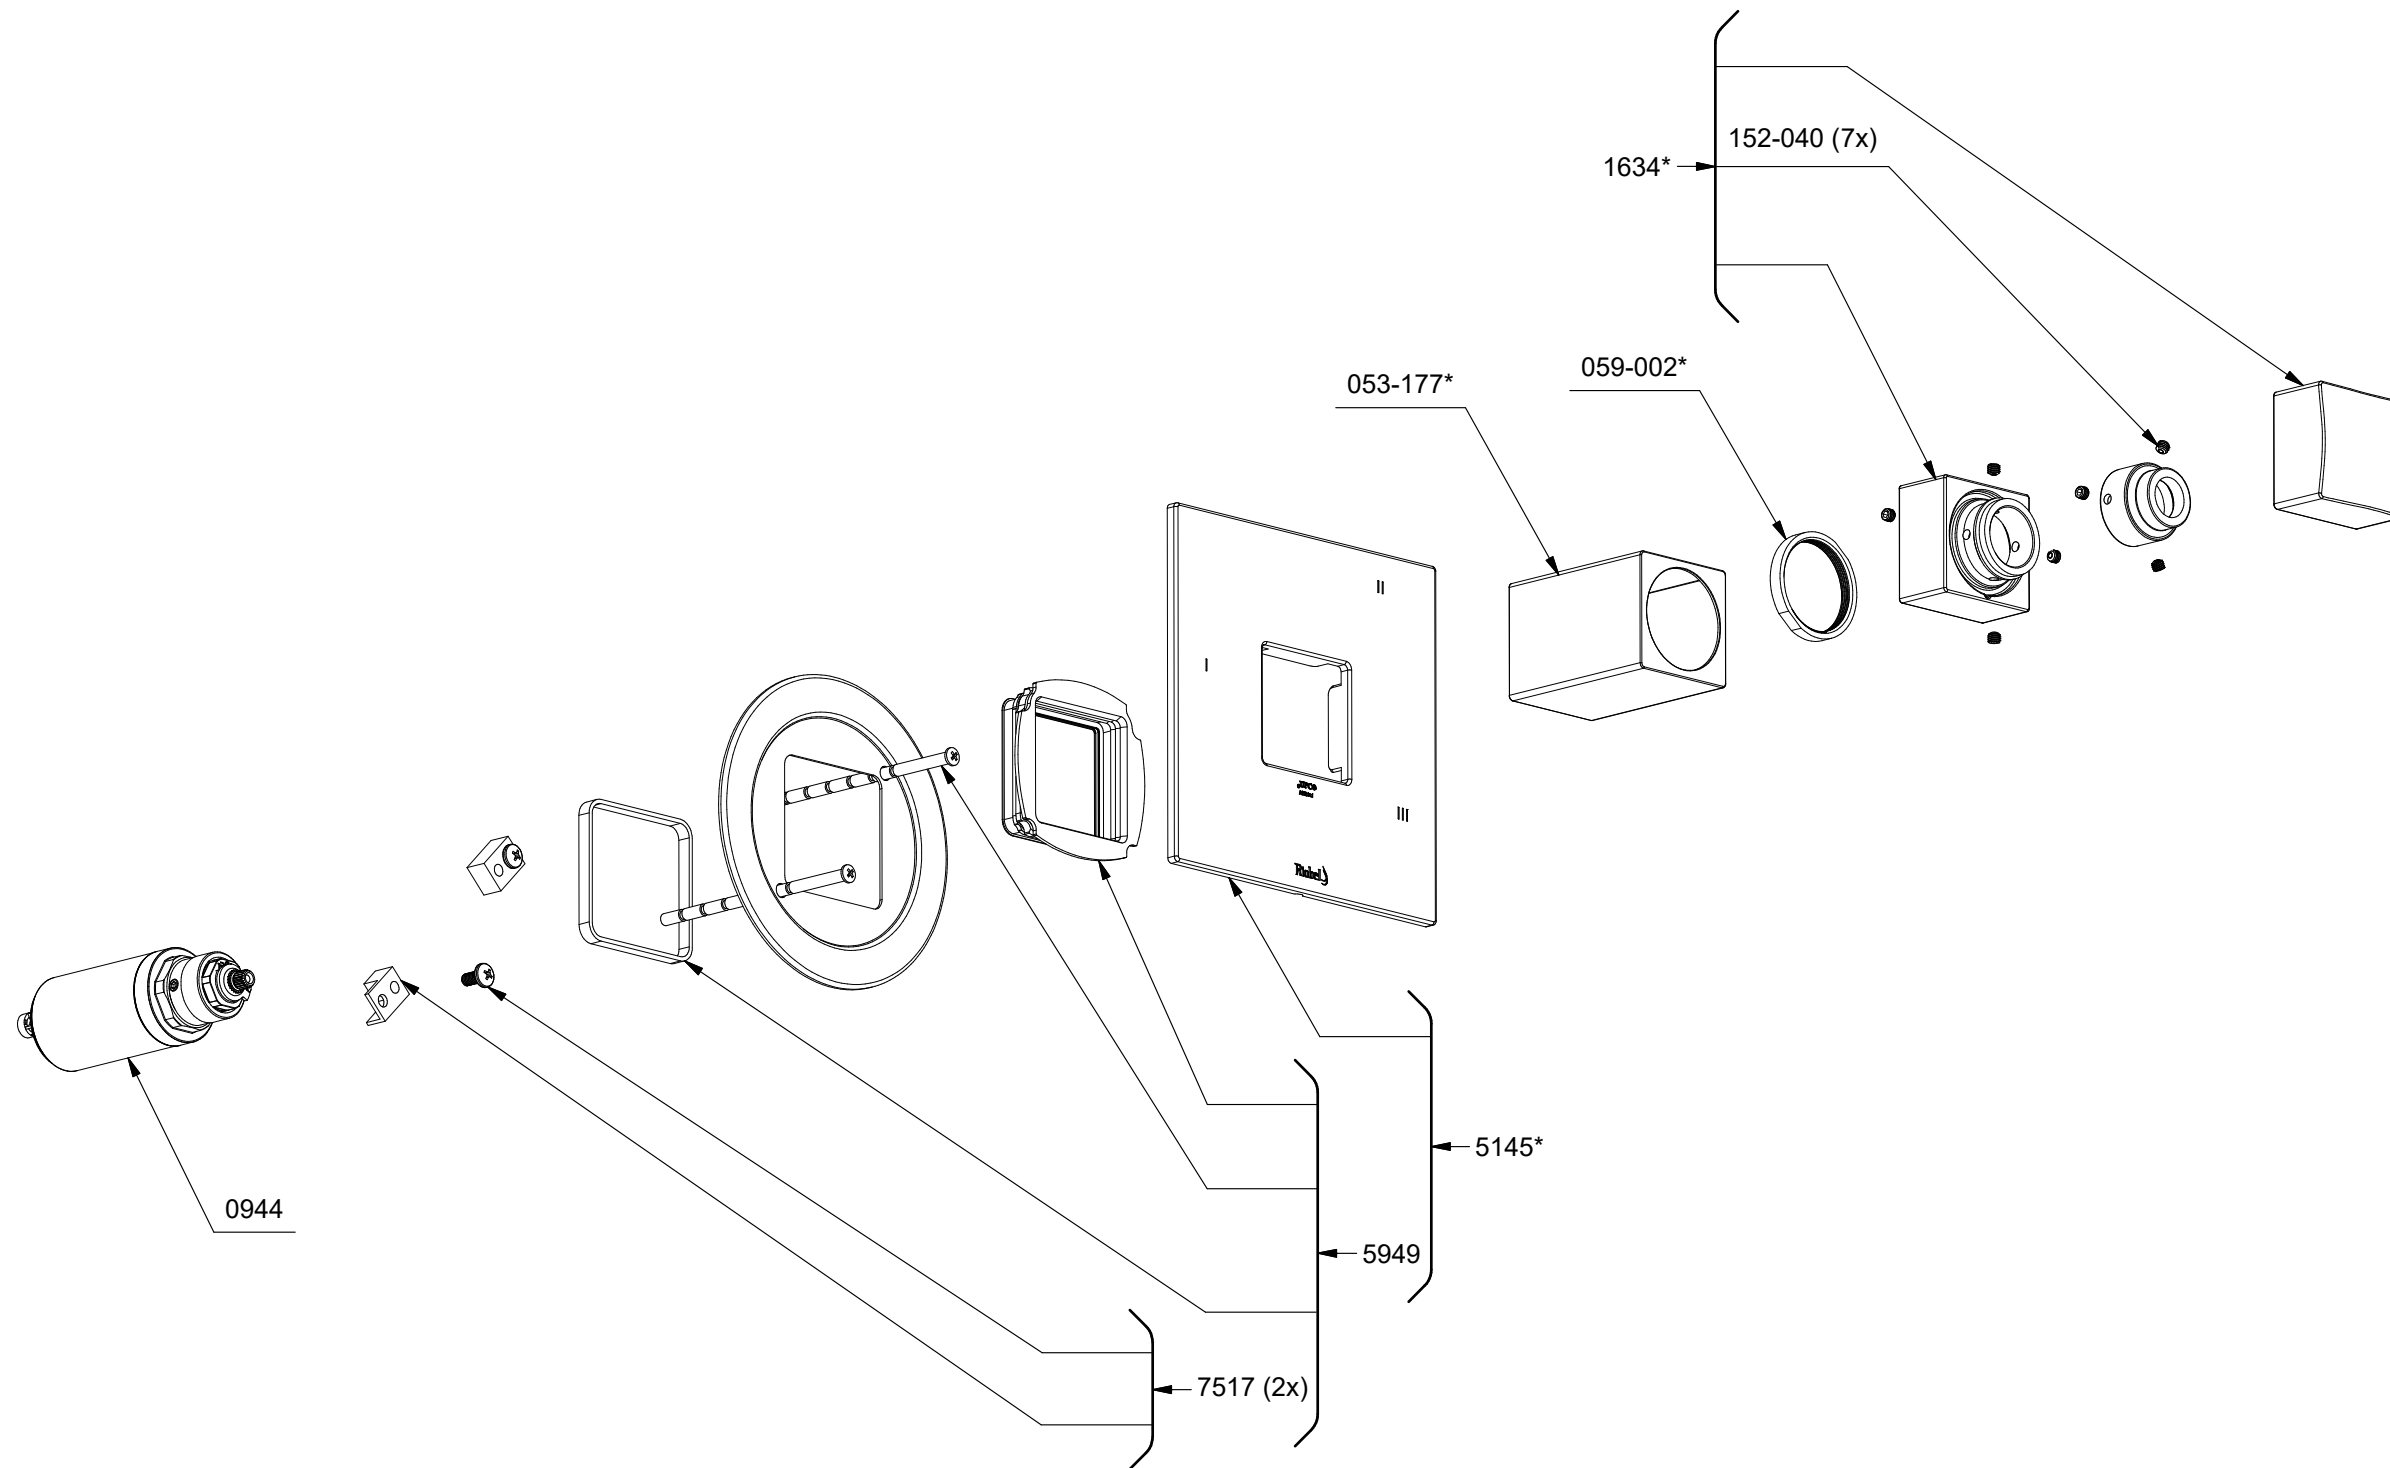

TRF47

Reflét

3-way no share Type T/P coaxial valve trim

\*Les dimensions, les modèles et les finis présentés peuvent différer. / Sizes, models and finishes may differ from those presented.

\*Finish determined by Suffix

Finish	Description
C	Chrome
BN	Brushed Nickel
BG	Brushed Gold
BC	Brushed Chrome

TOOL :

505-025 (Allen key 2.5mm)